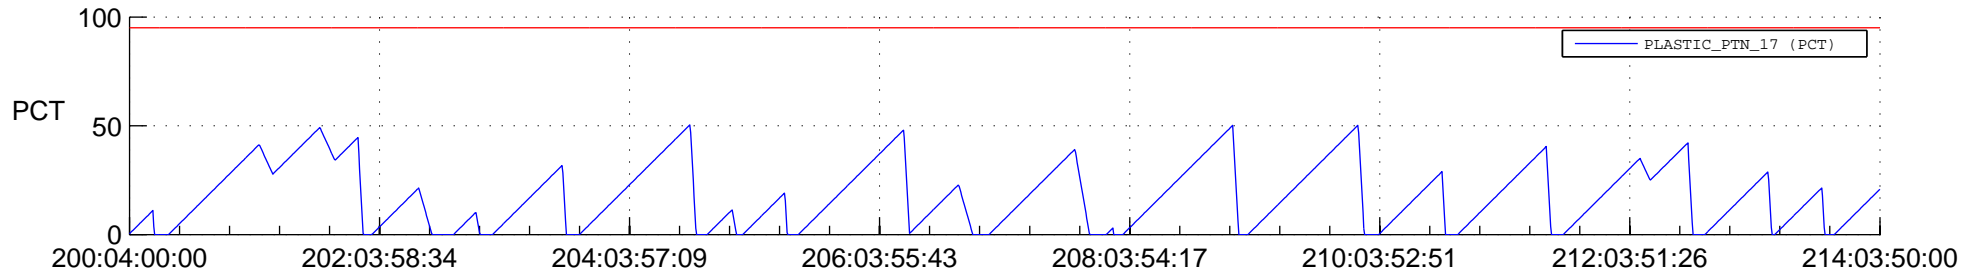

STEREO AHEAD SSR PCT Full Prediction

SWAVES_Percent_Full_Prediction

IMPACT_Percent_Full_Prediction

PLASTIC_Percent_Full_Prediction

Spacecraft_DownLink_Rate