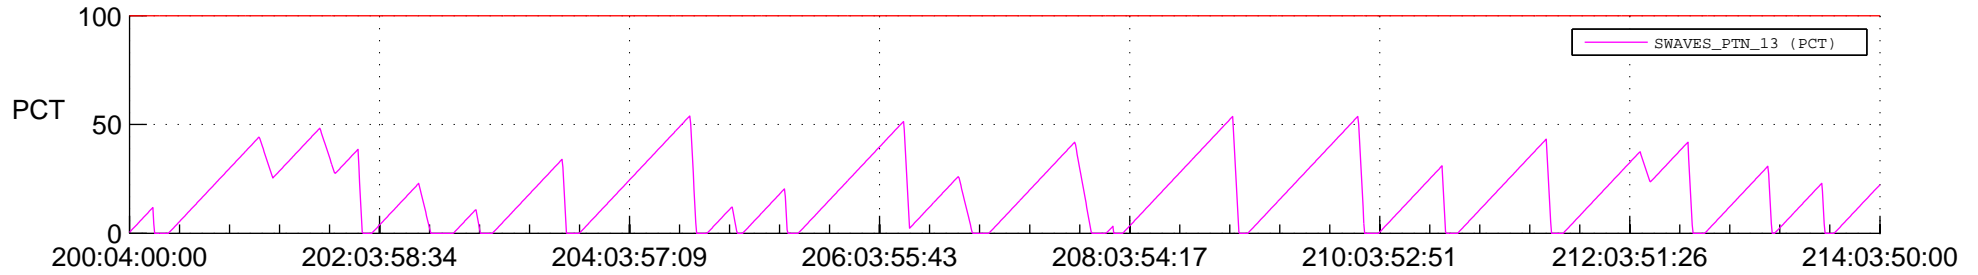

STEREO AHEAD SSR PCT Full Prediction

SWAVES_Percent_Full_Prediction

IMPACT_Percent_Full_Prediction

PLASTIC_Percent_Full_Prediction

Spacecraft_DownLink_Rate