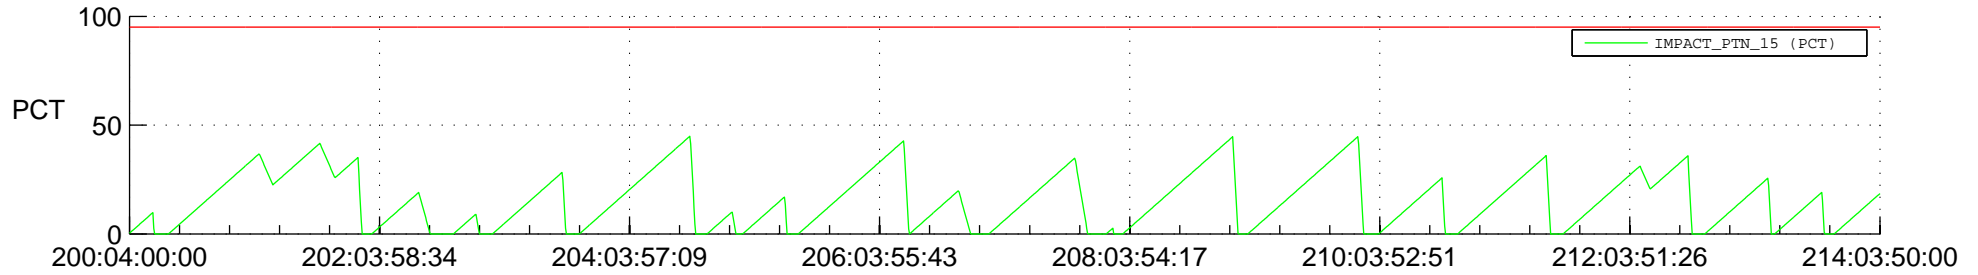

STEREO AHEAD SSR PCT Full Prediction

SWAVES_Percent_Full_Prediction

IMPACT_Percent_Full_Prediction

PLASTIC_Percent_Full_Prediction

Spacecraft_DownLink_Rate