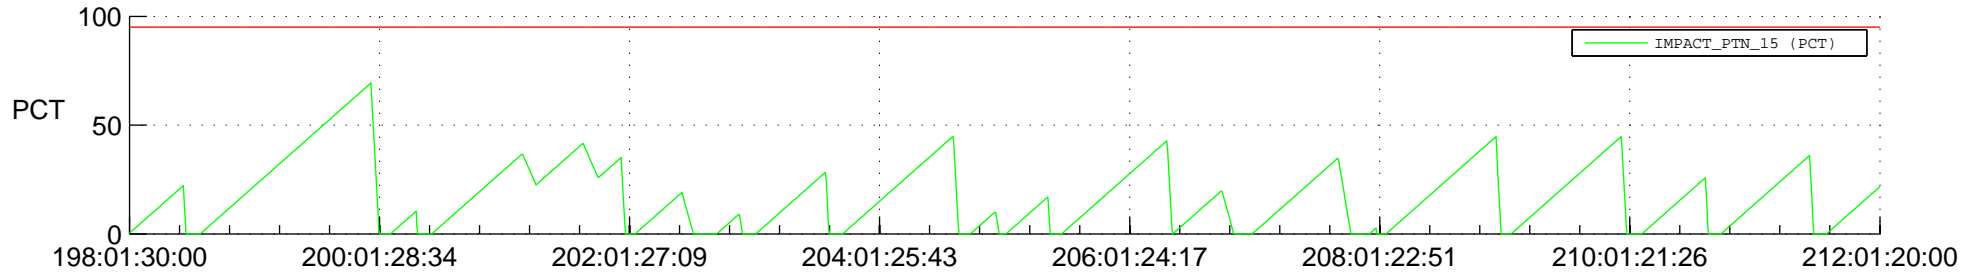

STEREO AHEAD SSR PCT Full Prediction

SWAVES_Percent_Full_Prediction

IMPACT_Percent_Full_Prediction

PLASTIC_Percent_Full_Prediction

Spacecraft_DownLink_Rate