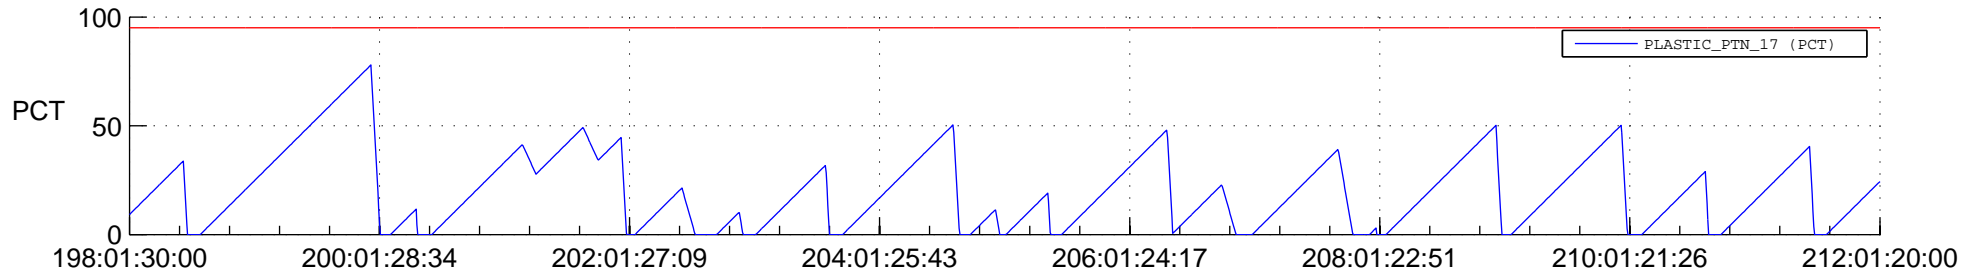

STEREO AHEAD SSR PCT Full Prediction

SWAVES_Percent_Full_Prediction

IMPACT_Percent_Full_Prediction

PLASTIC_Percent_Full_Prediction

Spacecraft_DownLink_Rate