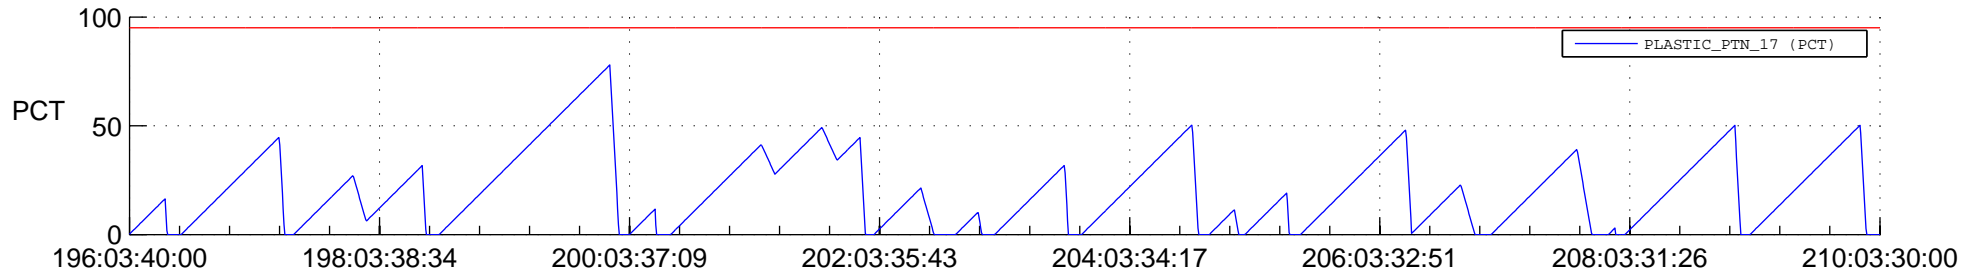

STEREO AHEAD SSR PCT Full Prediction

SWAVES_Percent_Full_Prediction

IMPACT_Percent_Full_Prediction

PLASTIC_Percent_Full_Prediction

Spacecraft_DownLink_Rate

Ground Time (2017:196:03:40:00.000 -2017:210:03:30:00.000)