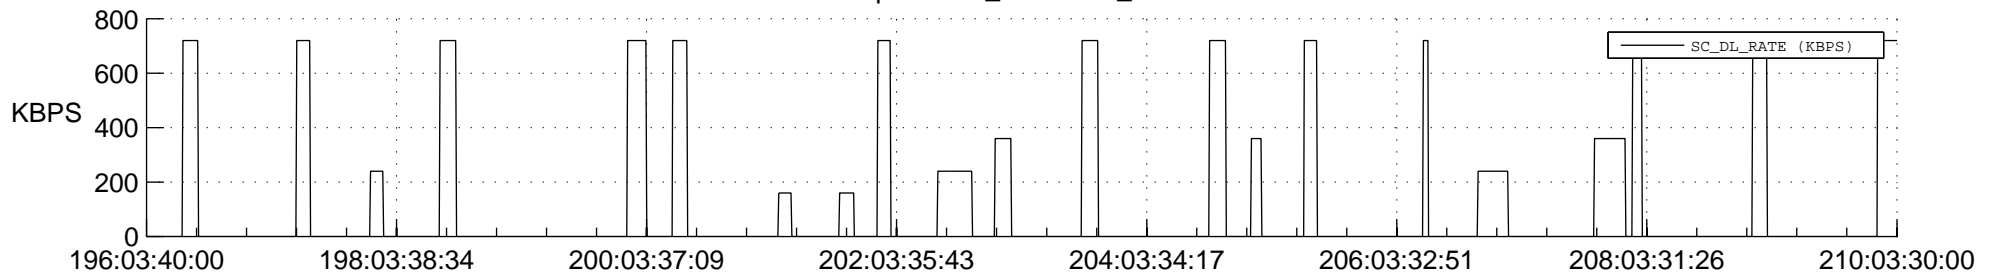

STEREO AHEAD SSR PCT Full Prediction

SWAVES_Percent_Full_Prediction

IMPACT_Percent_Full_Prediction

PLASTIC_Percent_Full_Prediction

Spacecraft_DownLink_Rate

Ground Time (2017:196:03:40:00.000 -2017:210:03:30:00.000)