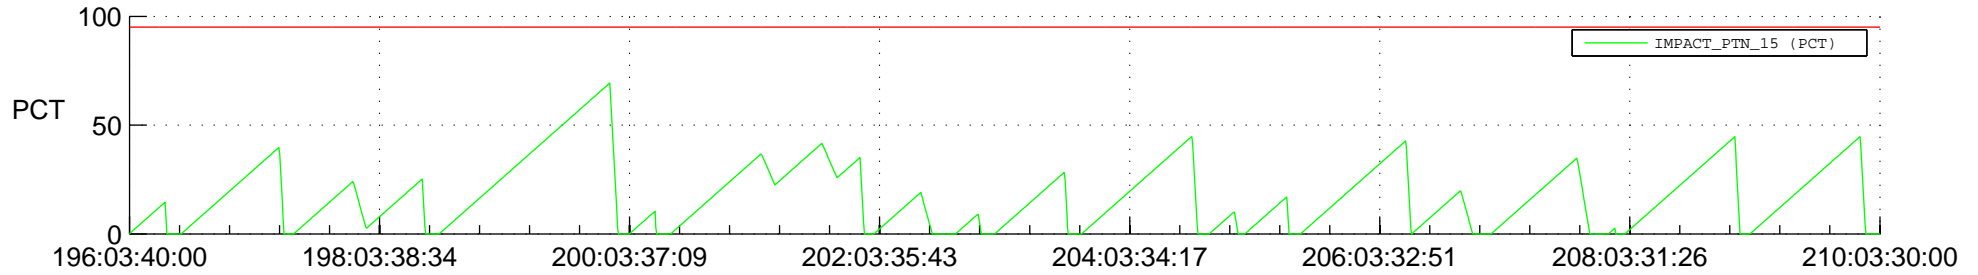

STEREO AHEAD SSR PCT Full Prediction

SWAVES_Percent_Full_Prediction

IMPACT_Percent_Full_Prediction

PLASTIC_Percent_Full_Prediction

Spacecraft_DownLink_Rate

Ground Time (2017:196:03:40:00.000 -2017:210:03:30:00.000)