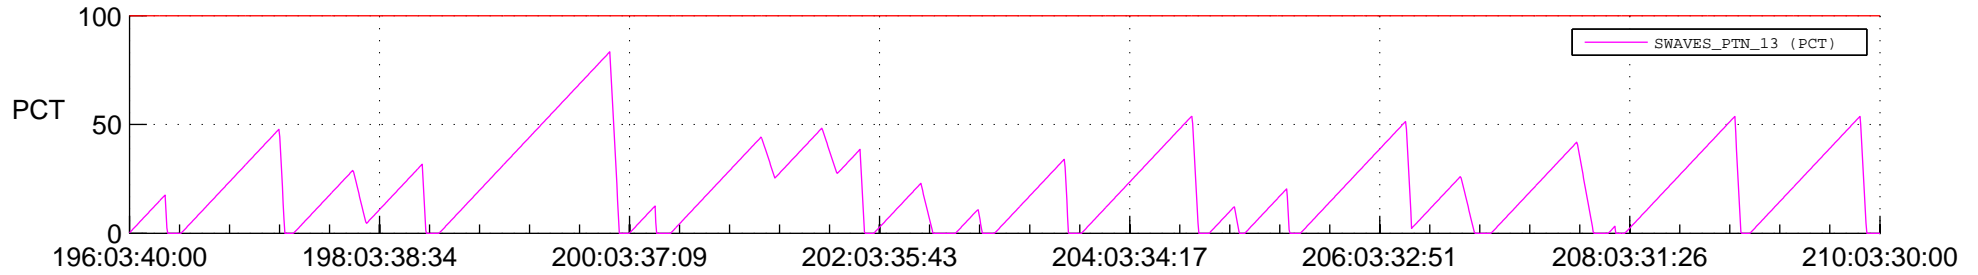

STEREO AHEAD SSR PCT Full Prediction

SWAVES_Percent_Full_Prediction

IMPACT_Percent_Full_Prediction

PLASTIC_Percent_Full_Prediction

Spacecraft_DownLink_Rate

Ground Time (2017:196:03:40:00.000 -2017:210:03:30:00.000)