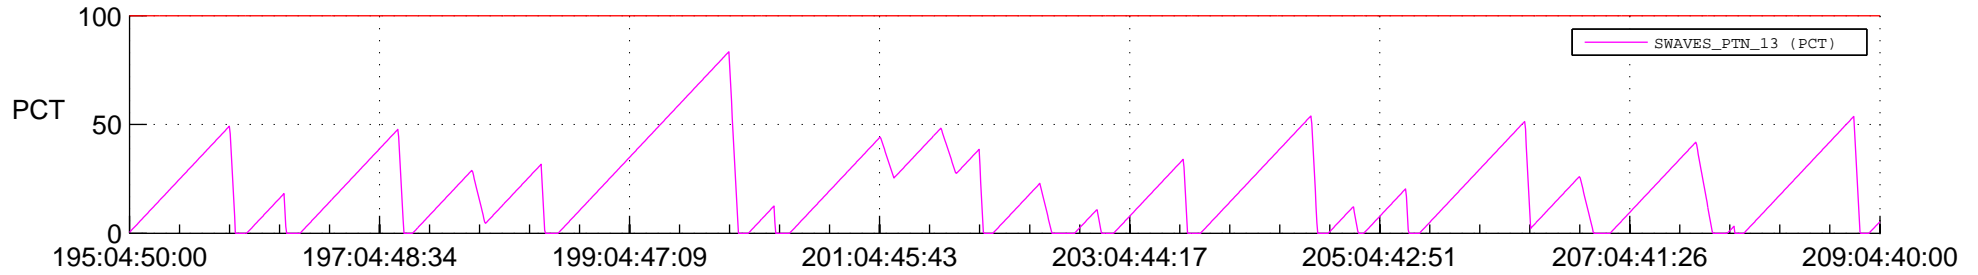

## SWAVES\_Percent\_Full\_Prediction

## Spacecraft\_DownLink\_Rate

Ground Time (2017:195:04:50:00.000 -2017:209:04:40:00.000)