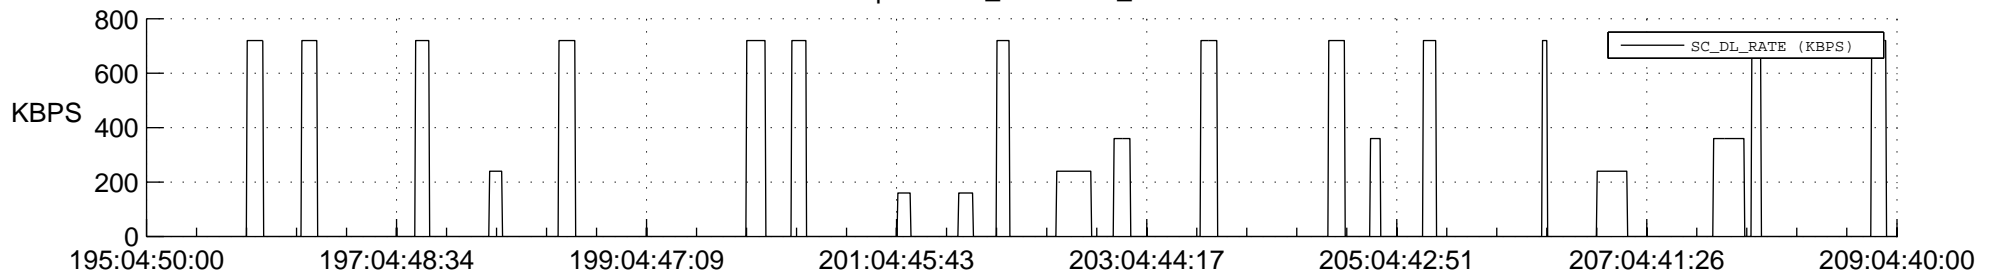

## Spacecraft\_DownLink\_Rate

Ground Time (2017:195:04:50:00.000 -2017:209:04:40:00.000)