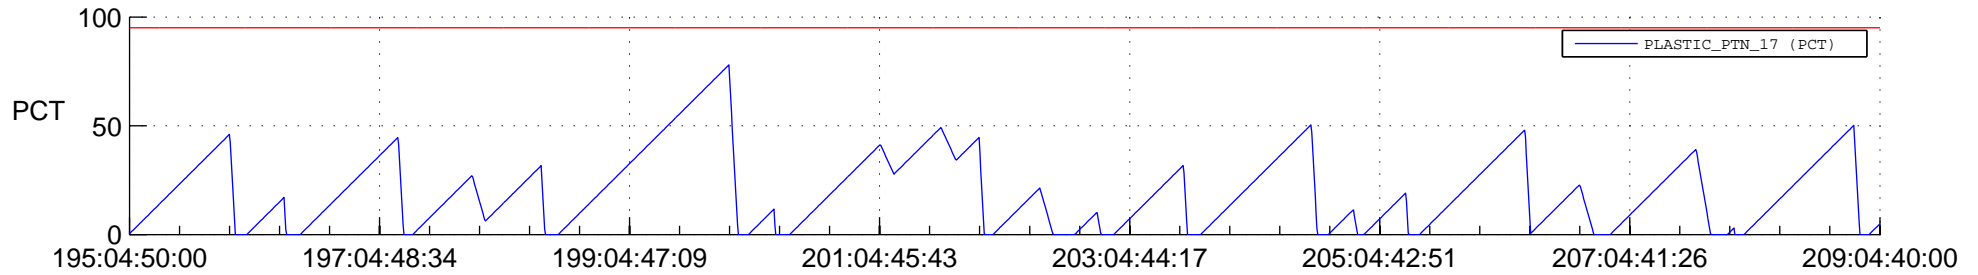

## SWAVES\_Percent\_Full\_Prediction

## Spacecraft\_DownLink\_Rate

Ground Time (2017:195:04:50:00.000 -2017:209:04:40:00.000)