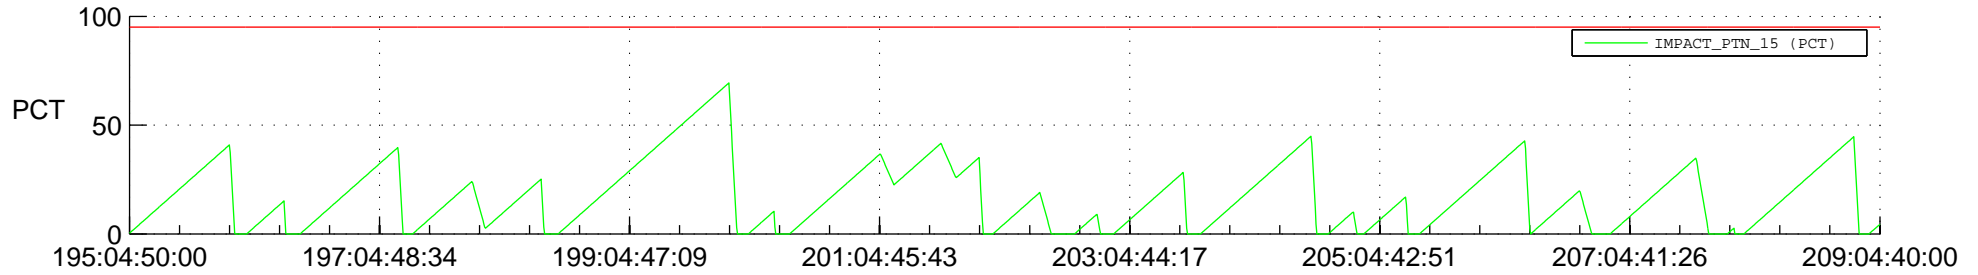

IMPACT_Percent_Full_Prediction