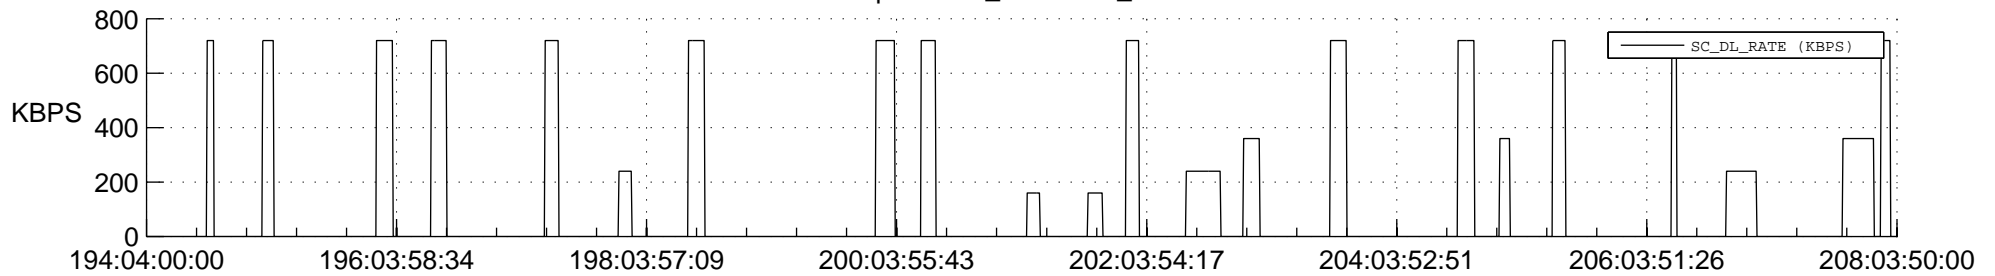

## Spacecraft\_DownLink\_Rate

Ground Time (2017:194:04:00:00.000 -2017:208:03:50:00.000)