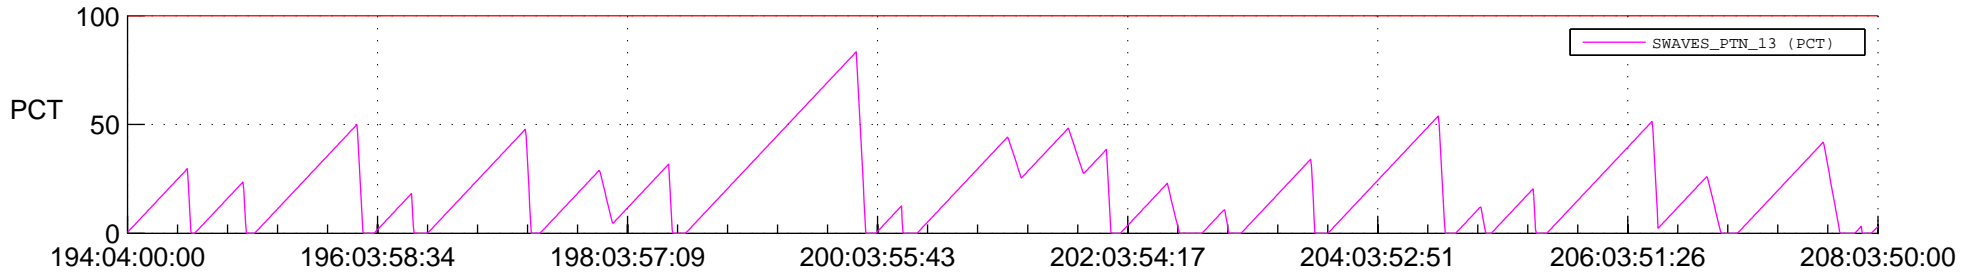

## SWAVES\_Percent\_Full\_Prediction

## Spacecraft\_DownLink\_Rate

Ground Time (2017:194:04:00:00.000 -2017:208:03:50:00.000)