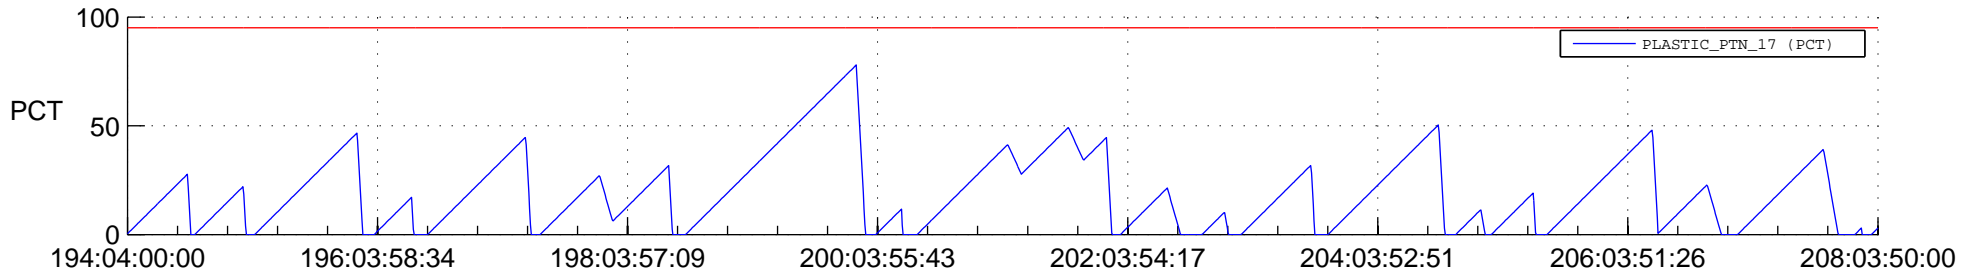

# STEREO AHEAD SSR PCT Full Prediction

## SWAVES\_Percent\_Full\_Prediction

## Spacecraft\_DownLink\_Rate

Ground Time (2017:194:04:00:00.000 -2017:208:03:50:00.000)