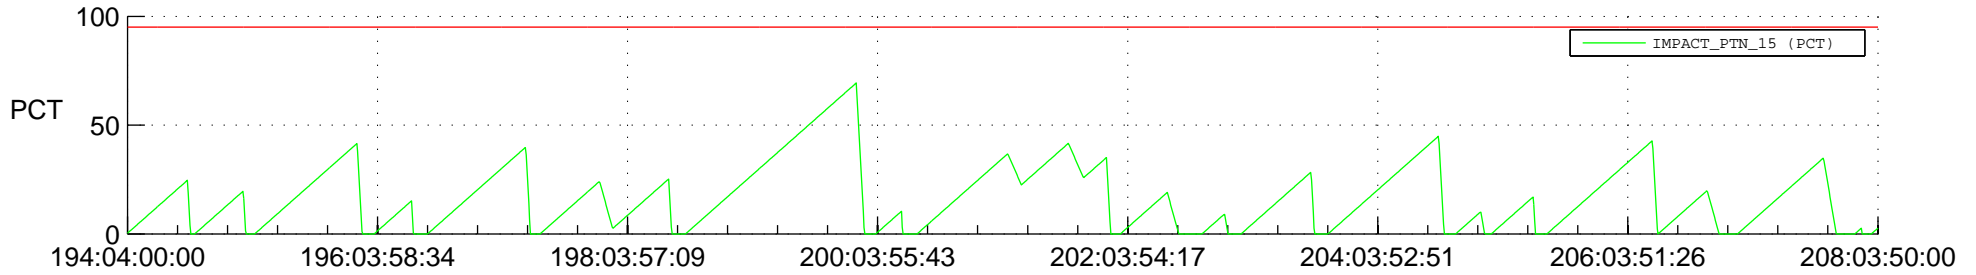

IMPACT_Percent_Full_Prediction