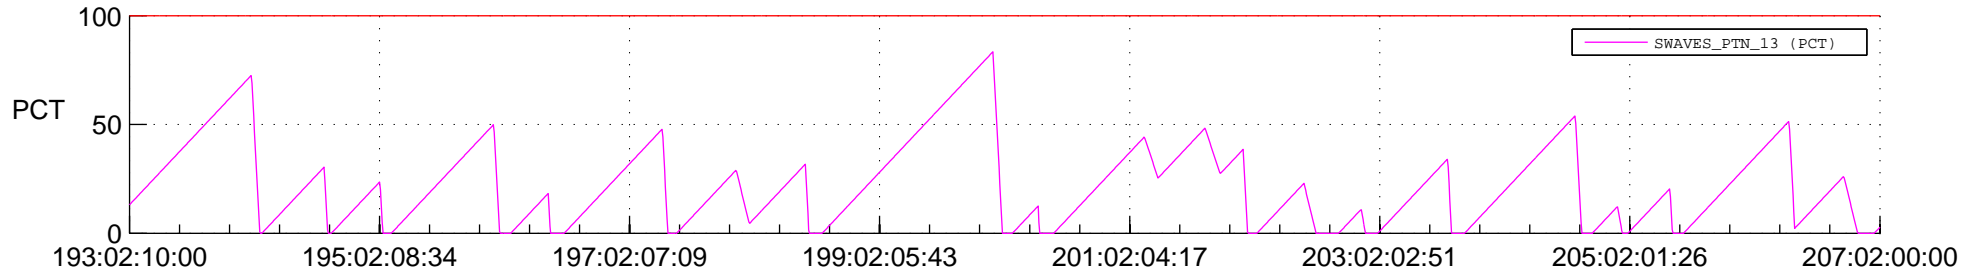

STEREO AHEAD SSR PCT Full Prediction

SWAVES_Percent_Full_Prediction

IMPACT_Percent_Full_Prediction

PLASTIC_Percent_Full_Prediction

Spacecraft_DownLink_Rate

Ground Time (2017:193:02:10:00.000 -2017:207:02:00:00.000)