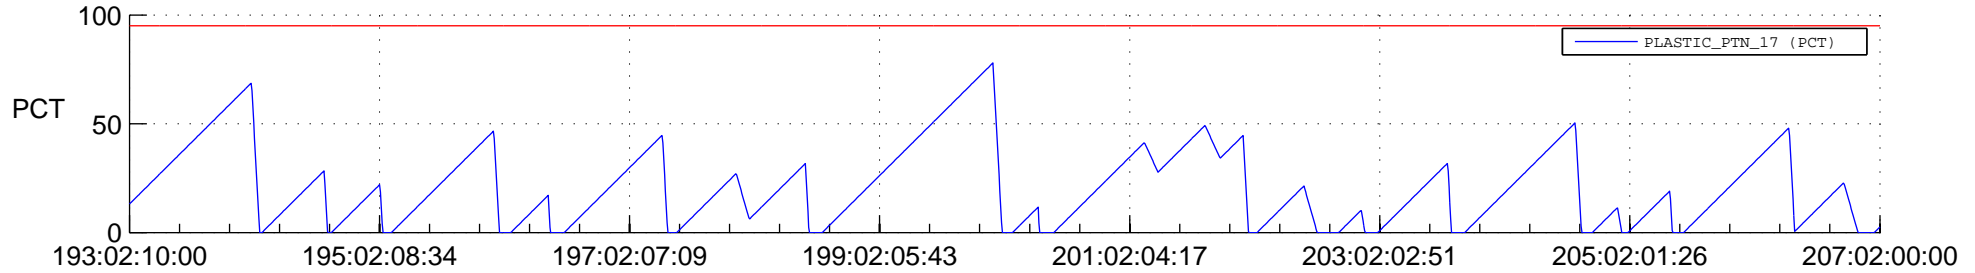

STEREO AHEAD SSR PCT Full Prediction

SWAVES_Percent_Full_Prediction

IMPACT_Percent_Full_Prediction

PLASTIC_Percent_Full_Prediction

Spacecraft_DownLink_Rate

Ground Time (2017:193:02:10:00.000 -2017:207:02:00:00.000)