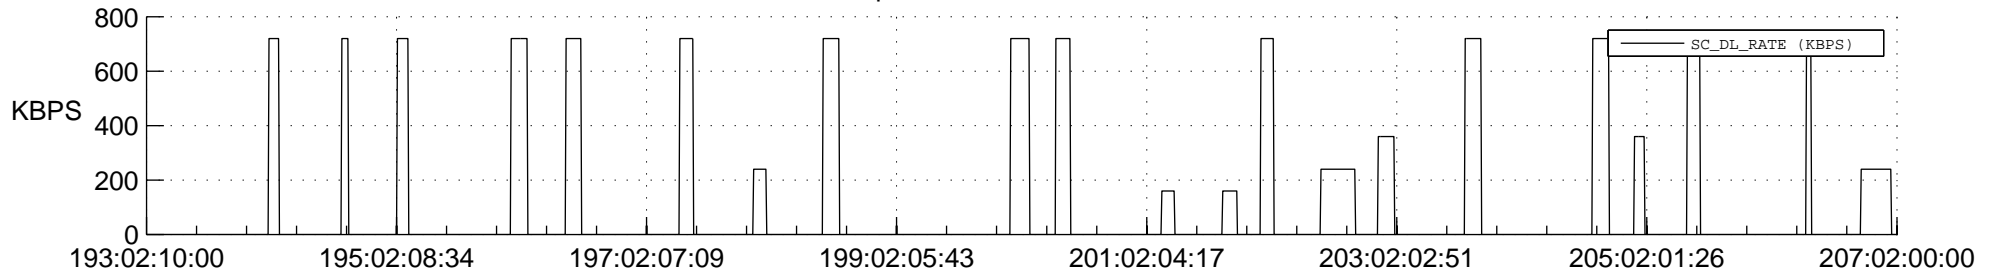

STEREO AHEAD SSR PCT Full Prediction

SWAVES_Percent_Full_Prediction

IMPACT_Percent_Full_Prediction

PLASTIC_Percent_Full_Prediction

Spacecraft_DownLink_Rate

Ground Time (2017:193:02:10:00.000 -2017:207:02:00:00.000)