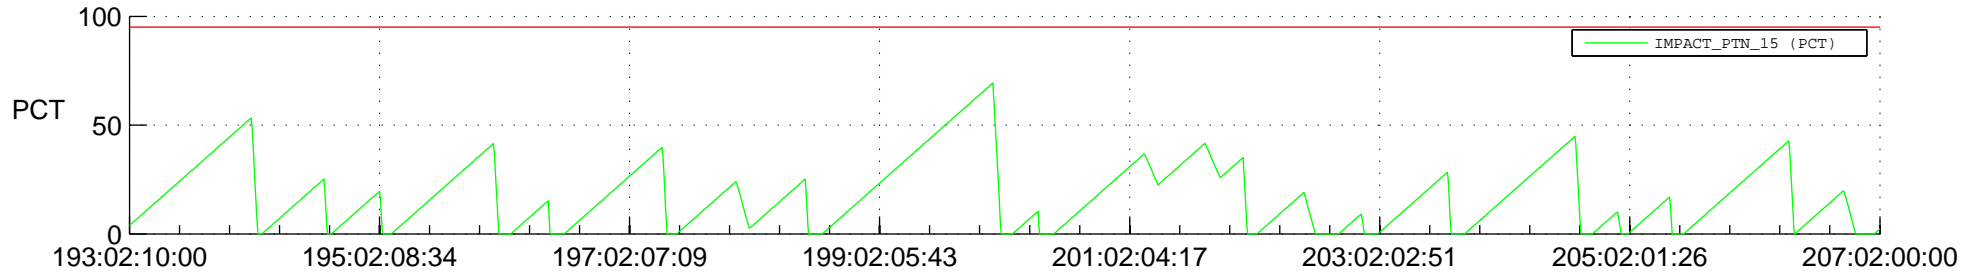

STEREO AHEAD SSR PCT Full Prediction

SWAVES_Percent_Full_Prediction

IMPACT_Percent_Full_Prediction

PLASTIC_Percent_Full_Prediction

Spacecraft_DownLink_Rate

Ground Time (2017:193:02:10:00.000 -2017:207:02:00:00.000)