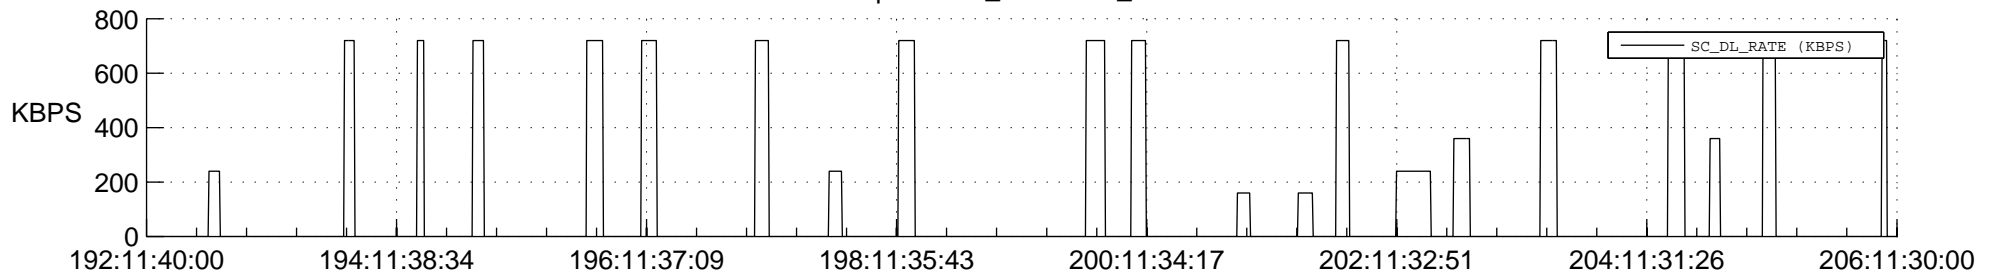

STEREO AHEAD SSR PCT Full Prediction

SWAVES_Percent_Full_Prediction

IMPACT_Percent_Full_Prediction

PLASTIC_Percent_Full_Prediction

Spacecraft_DownLink_Rate

Ground Time (2017:192:11:40:00.000 -2017:206:11:30:00.000)