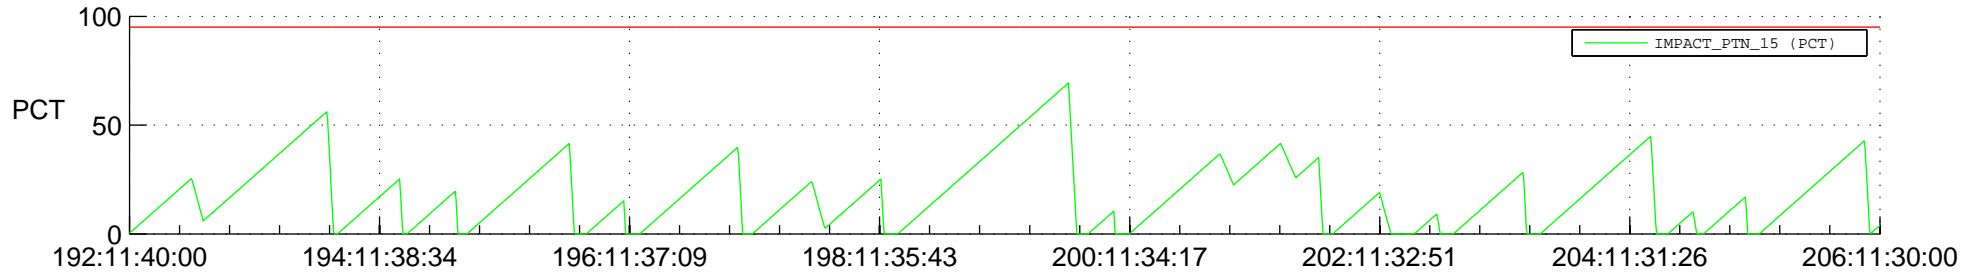

STEREO AHEAD SSR PCT Full Prediction

SWAVES_Percent_Full_Prediction

IMPACT_Percent_Full_Prediction

PLASTIC_Percent_Full_Prediction

Spacecraft_DownLink_Rate

Ground Time (2017:192:11:40:00.000 -2017:206:11:30:00.000)