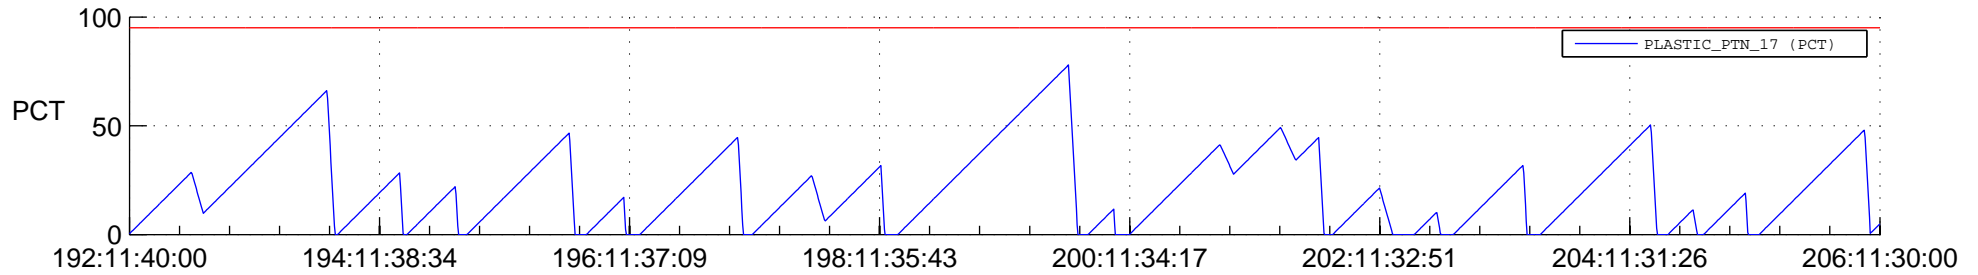

STEREO AHEAD SSR PCT Full Prediction

SWAVES_Percent_Full_Prediction

IMPACT_Percent_Full_Prediction

PLASTIC_Percent_Full_Prediction

Spacecraft_DownLink_Rate

Ground Time (2017:192:11:40:00.000 -2017:206:11:30:00.000)