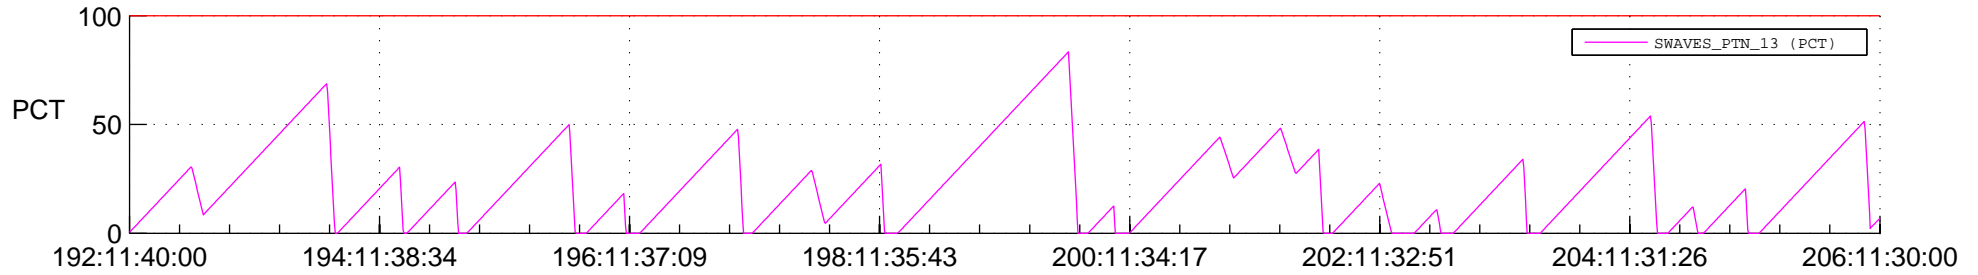

STEREO AHEAD SSR PCT Full Prediction

SWAVES_Percent_Full_Prediction

IMPACT_Percent_Full_Prediction

PLASTIC_Percent_Full_Prediction

Spacecraft_DownLink_Rate

Ground Time (2017:192:11:40:00.000 -2017:206:11:30:00.000)