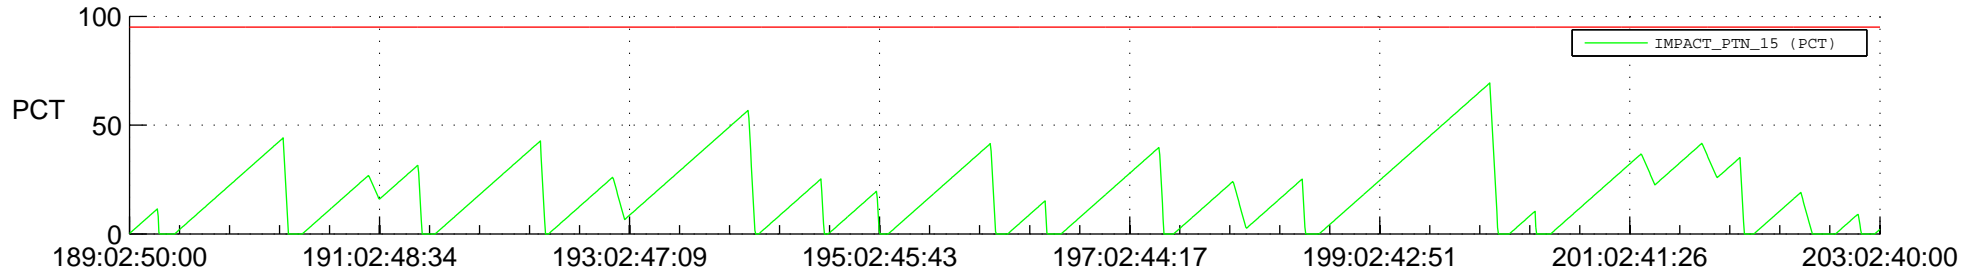

STEREO AHEAD SSR PCT Full Prediction

SWAVES_Percent_Full_Prediction

IMPACT_Percent_Full_Prediction

PLASTIC_Percent_Full_Prediction

Spacecraft_DownLink_Rate

Ground Time (2017:189:02:50:00.000 -2017:203:02:40:00.000)