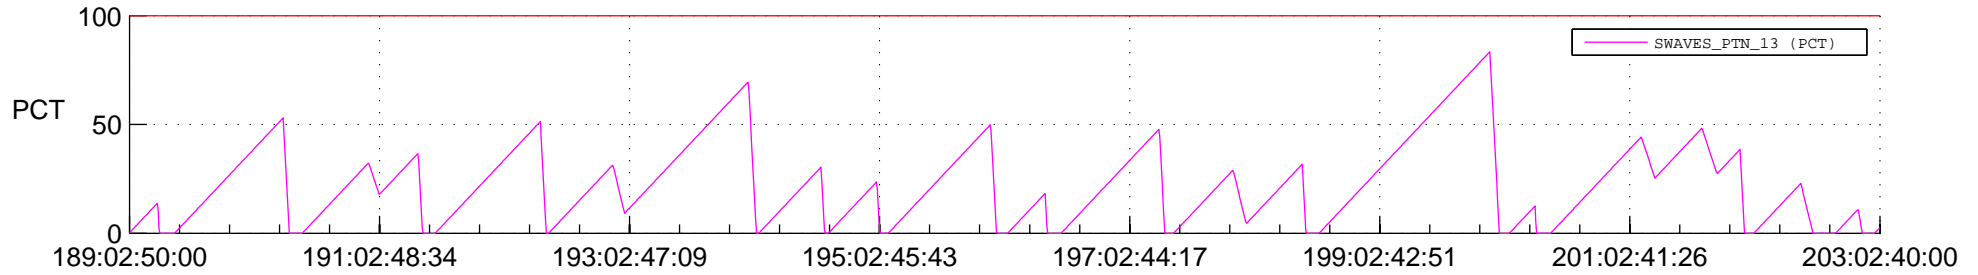

STEREO AHEAD SSR PCT Full Prediction

SWAVES_Percent_Full_Prediction

IMPACT_Percent_Full_Prediction

PLASTIC_Percent_Full_Prediction

Spacecraft_DownLink_Rate

Ground Time (2017:189:02:50:00.000 -2017:203:02:40:00.000)