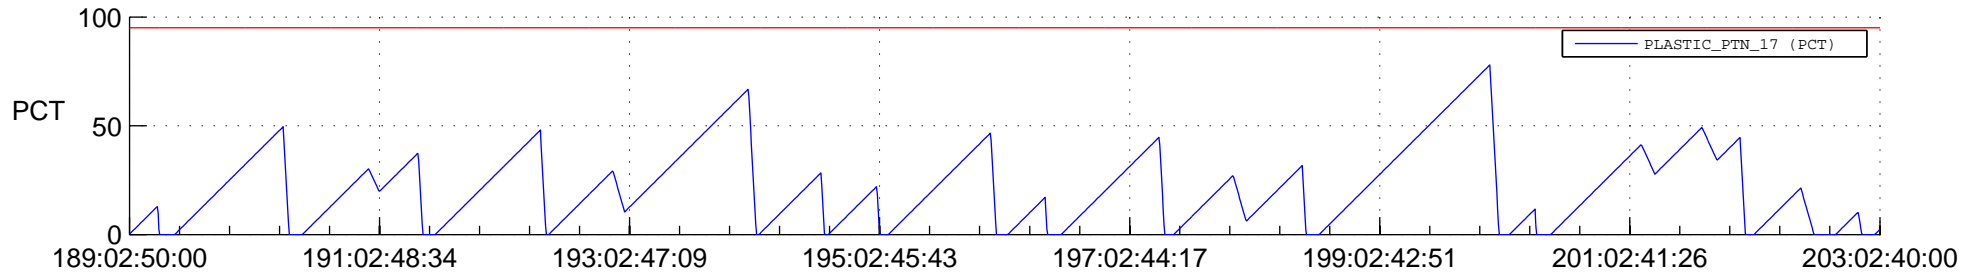

STEREO AHEAD SSR PCT Full Prediction

SWAVES_Percent_Full_Prediction

IMPACT_Percent_Full_Prediction

PLASTIC_Percent_Full_Prediction

Spacecraft_DownLink_Rate

Ground Time (2017:189:02:50:00.000 -2017:203:02:40:00.000)