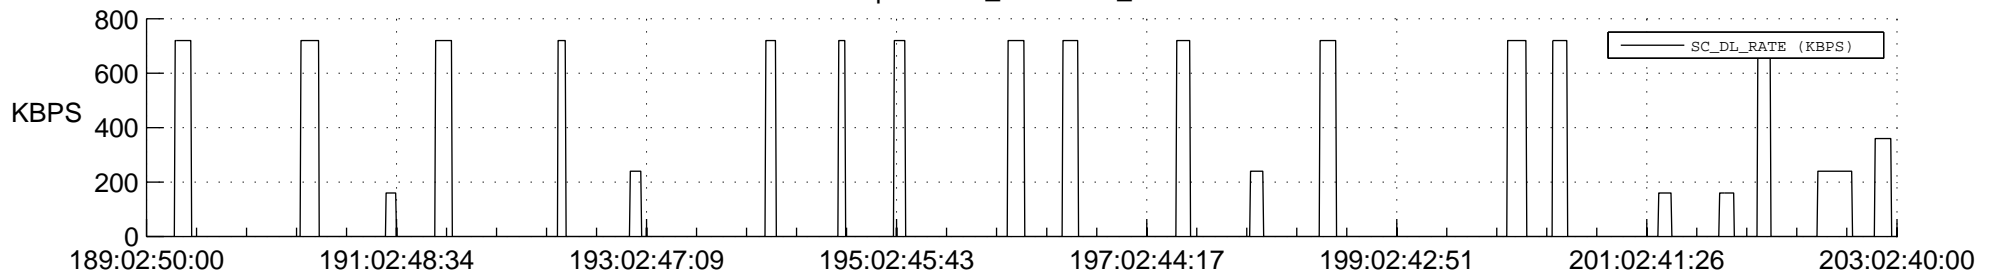

STEREO AHEAD SSR PCT Full Prediction

SWAVES_Percent_Full_Prediction

IMPACT_Percent_Full_Prediction

PLASTIC_Percent_Full_Prediction

Spacecraft_DownLink_Rate

Ground Time (2017:189:02:50:00.000 -2017:203:02:40:00.000)