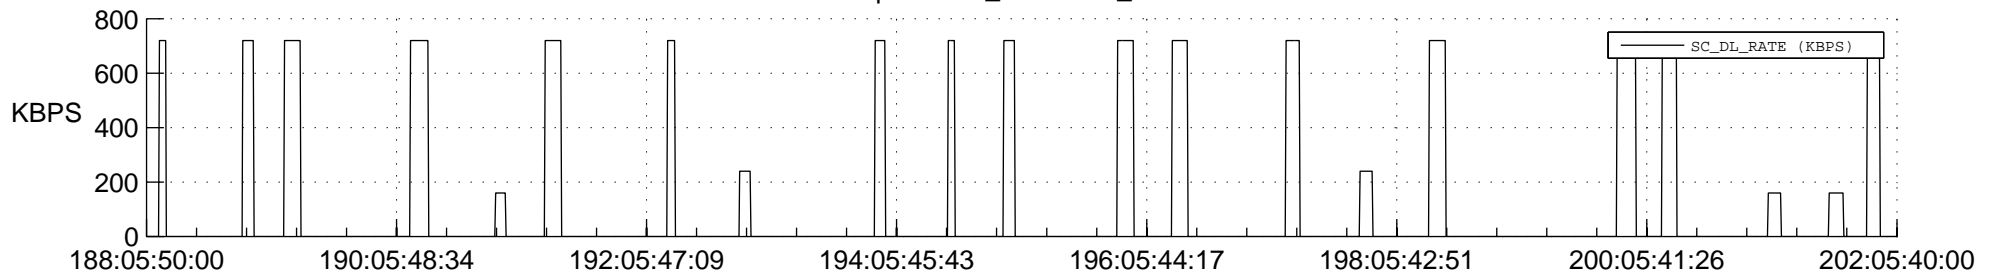

STEREO AHEAD SSR PCT Full Prediction

SWAVES_Percent_Full_Prediction

IMPACT_Percent_Full_Prediction

PLASTIC_Percent_Full_Prediction

Spacecraft_DownLink_Rate

Ground Time (2017:188:05:50:00.000 -2017:202:05:40:00.000)