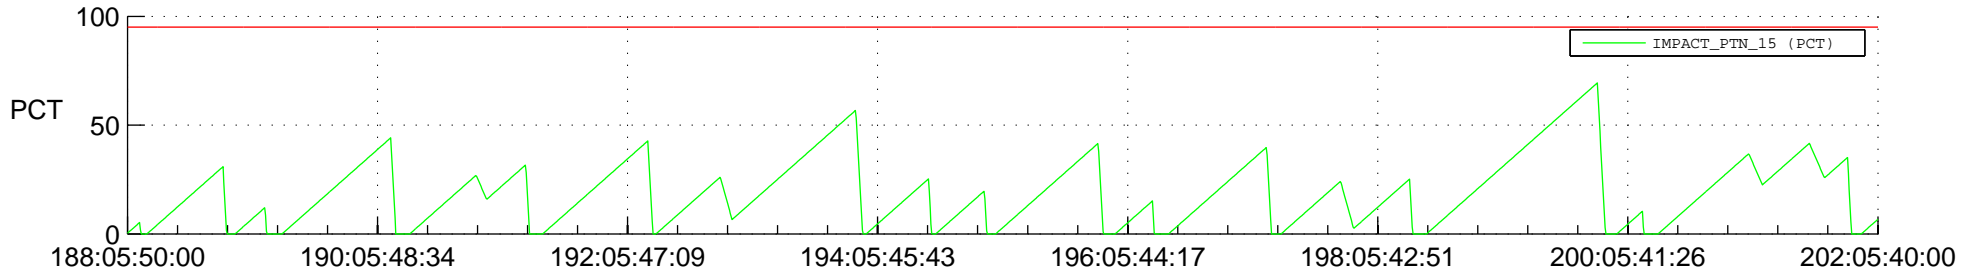

STEREO AHEAD SSR PCT Full Prediction

SWAVES_Percent_Full_Prediction

IMPACT_Percent_Full_Prediction

PLASTIC_Percent_Full_Prediction

Spacecraft_DownLink_Rate

Ground Time (2017:188:05:50:00.000 -2017:202:05:40:00.000)