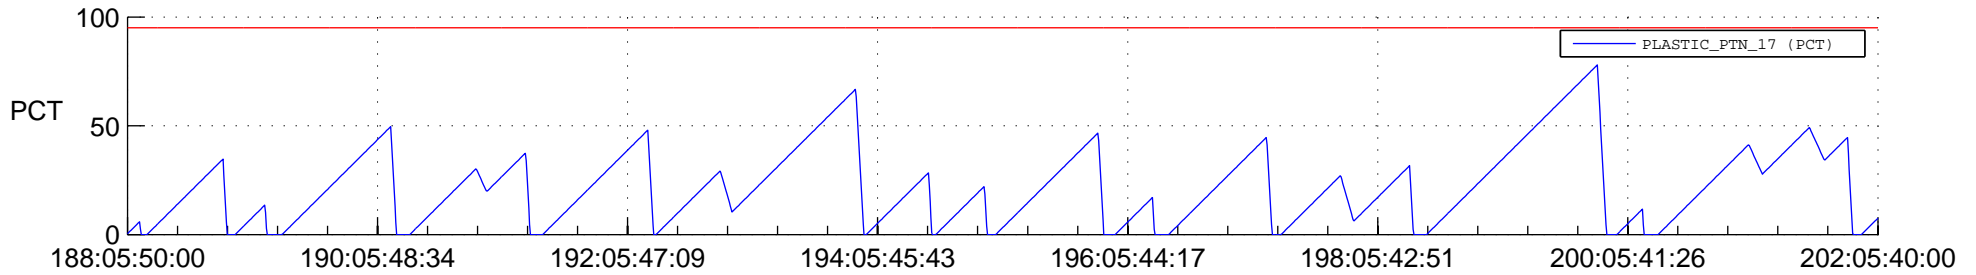

STEREO AHEAD SSR PCT Full Prediction

SWAVES_Percent_Full_Prediction

IMPACT_Percent_Full_Prediction

PLASTIC_Percent_Full_Prediction

Spacecraft_DownLink_Rate

Ground Time (2017:188:05:50:00.000 -2017:202:05:40:00.000)