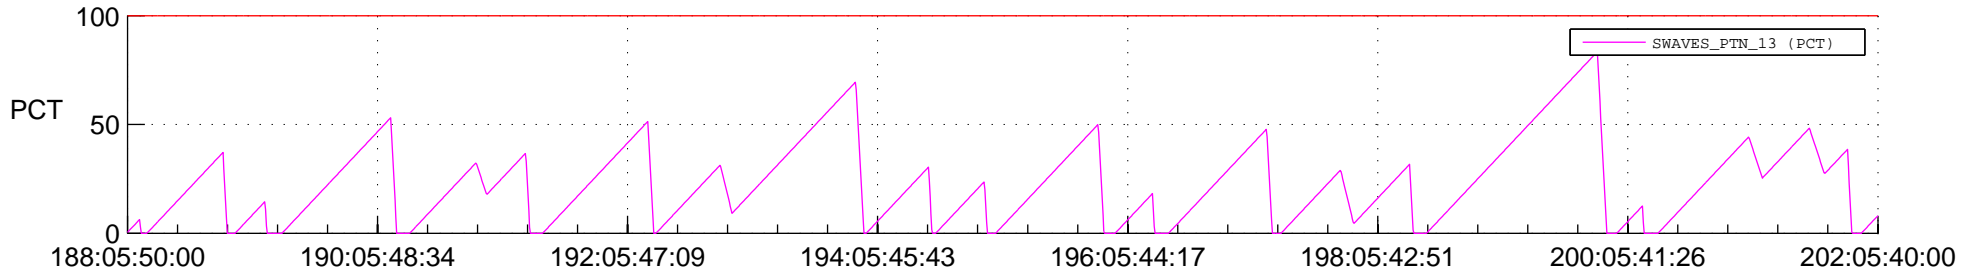

STEREO AHEAD SSR PCT Full Prediction

SWAVES_Percent_Full_Prediction

IMPACT_Percent_Full_Prediction

PLASTIC_Percent_Full_Prediction

Spacecraft_DownLink_Rate

Ground Time (2017:188:05:50:00.000 -2017:202:05:40:00.000)