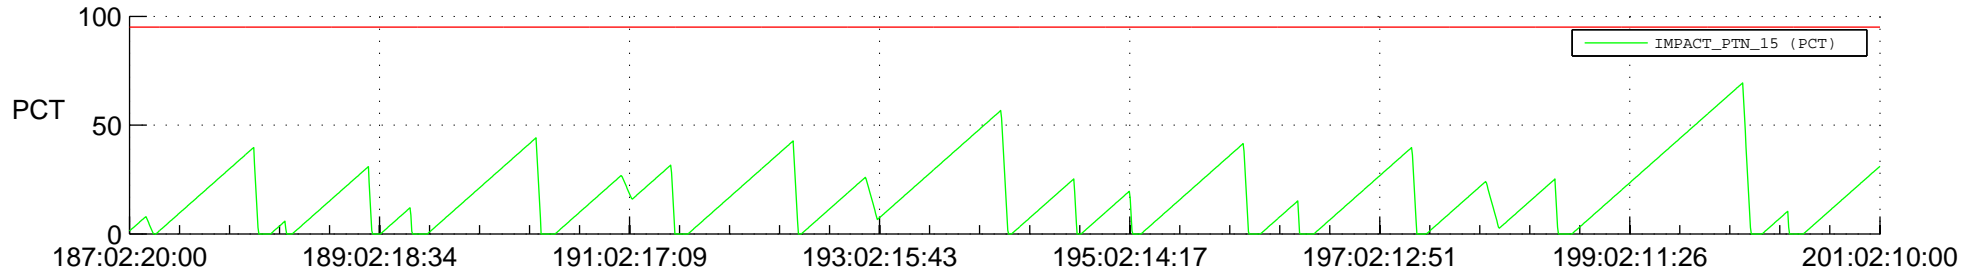

IMPACT_Percent_Full_Prediction