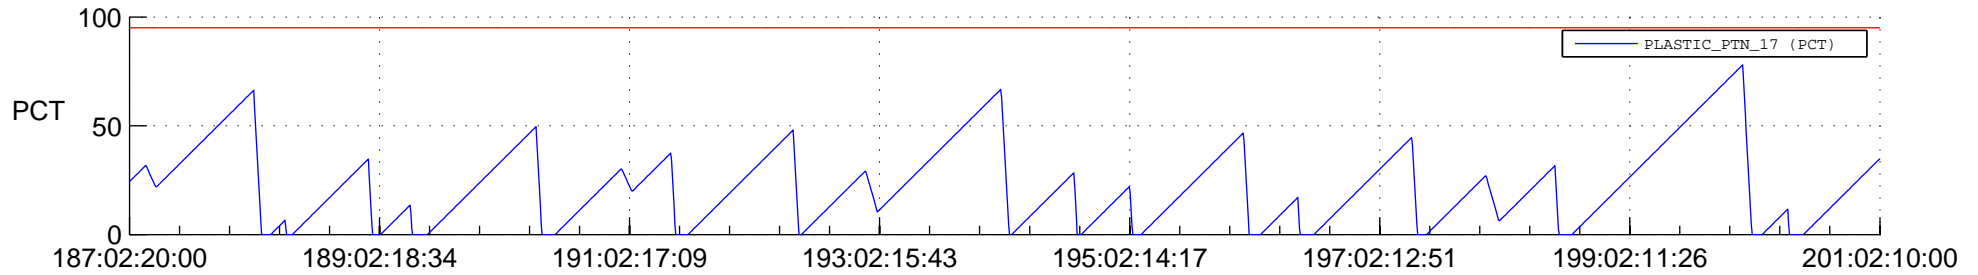

# STEREO AHEAD SSR PCT Full Prediction

## SWAVES\_Percent\_Full\_Prediction

## Spacecraft\_DownLink\_Rate

Ground Time (2017:187:02:20:00.000 -2017:201:02:10:00.000)