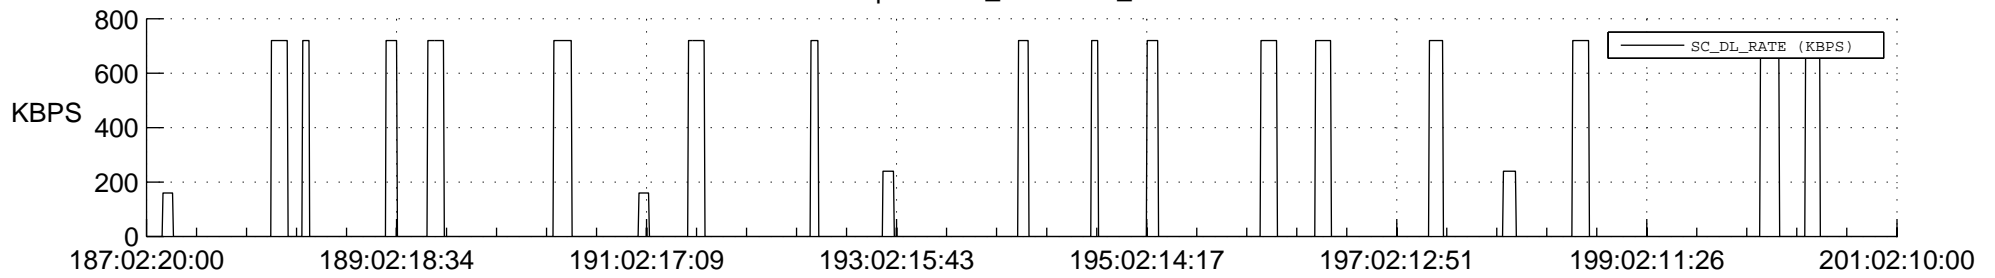

## Spacecraft\_DownLink\_Rate

Ground Time (2017:187:02:20:00.000 -2017:201:02:10:00.000)