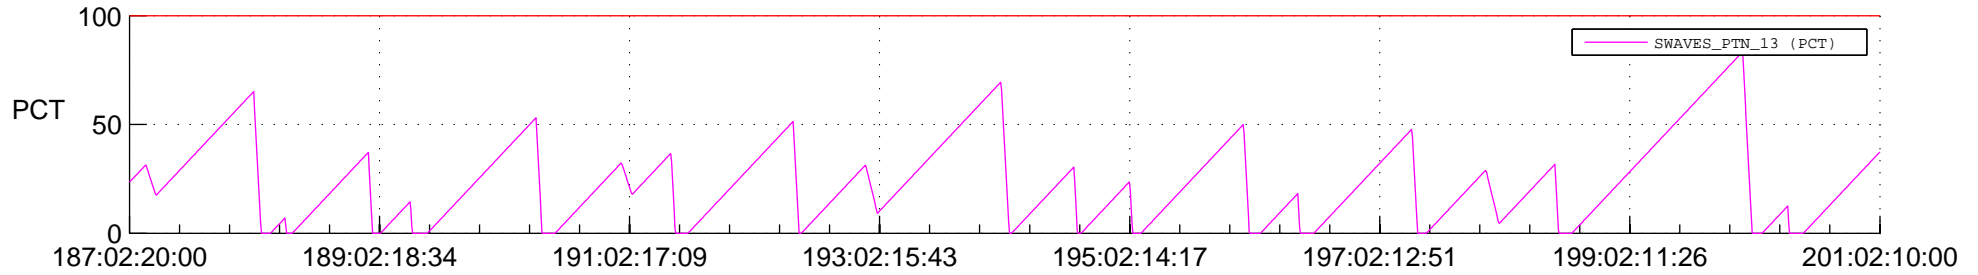

## SWAVES\_Percent\_Full\_Prediction

## Spacecraft\_DownLink\_Rate

Ground Time (2017:187:02:20:00.000 -2017:201:02:10:00.000)