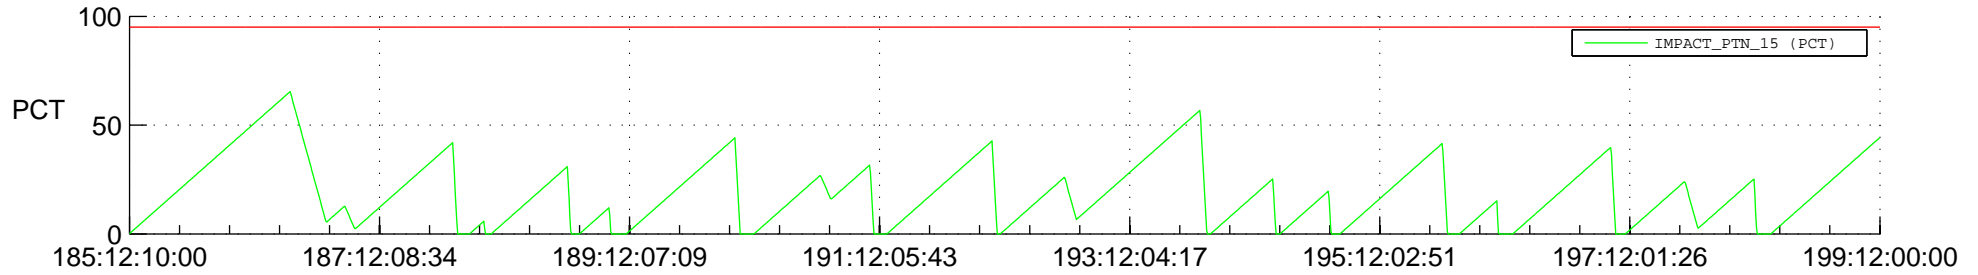

STEREO AHEAD SSR PCT Full Prediction

SWAVES_Percent_Full_Prediction

IMPACT_Percent_Full_Prediction

PLASTIC_Percent_Full_Prediction

Spacecraft_DownLink_Rate