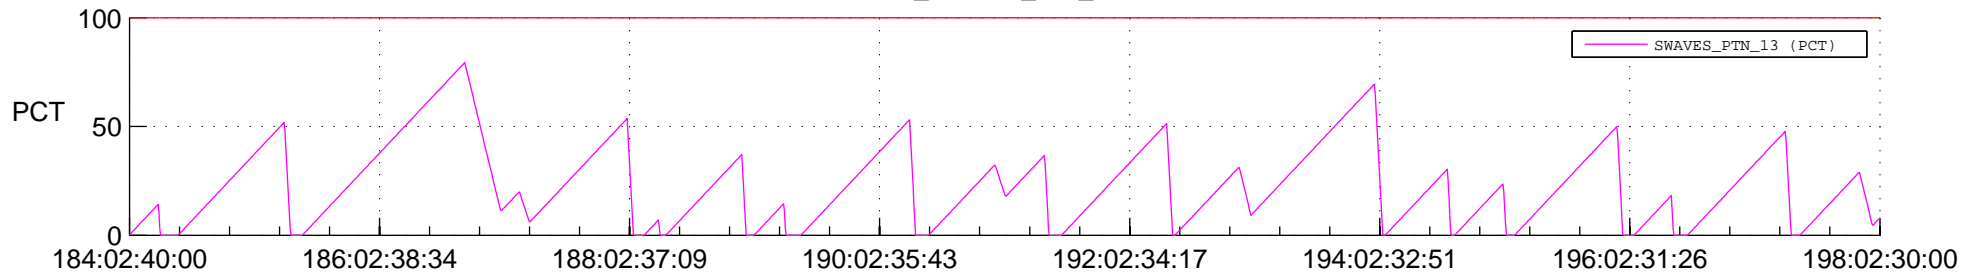

## SWAVES\_Percent\_Full\_Prediction

## Spacecraft\_DownLink\_Rate

Ground Time (2017:184:02:40:00.000 -2017:198:02:30:00.000)