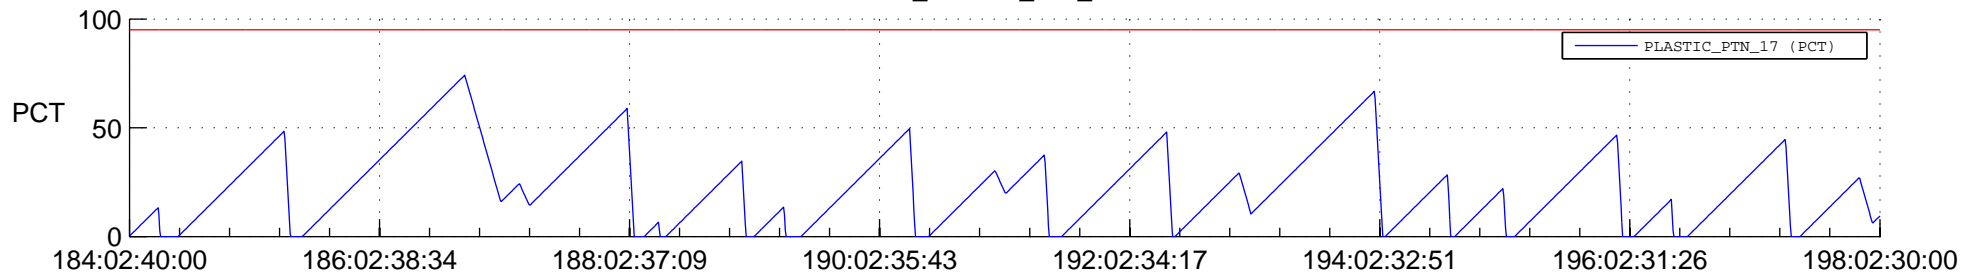

# STEREO AHEAD SSR PCT Full Prediction

## SWAVES\_Percent\_Full\_Prediction

## Spacecraft\_DownLink\_Rate

Ground Time (2017:184:02:40:00.000 -2017:198:02:30:00.000)