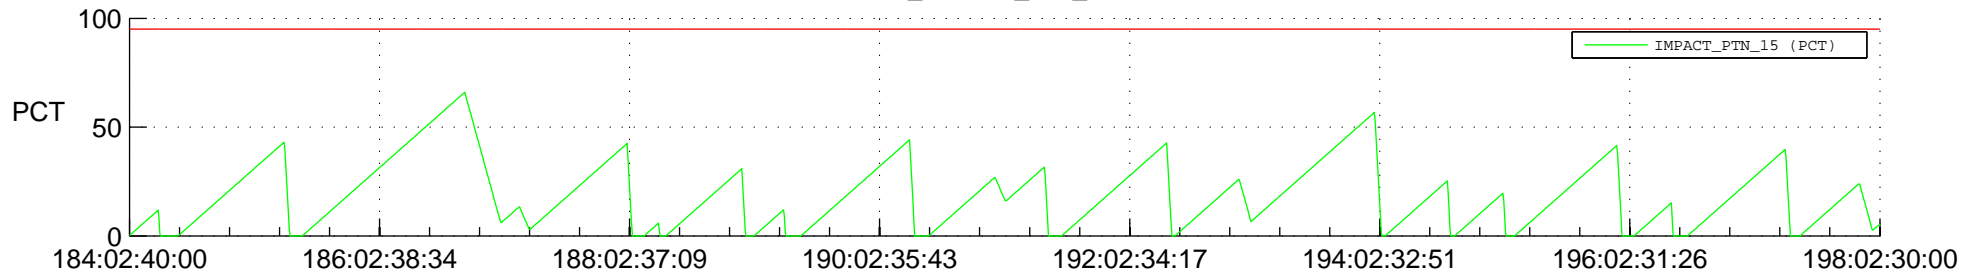

IMPACT_Percent_Full_Prediction