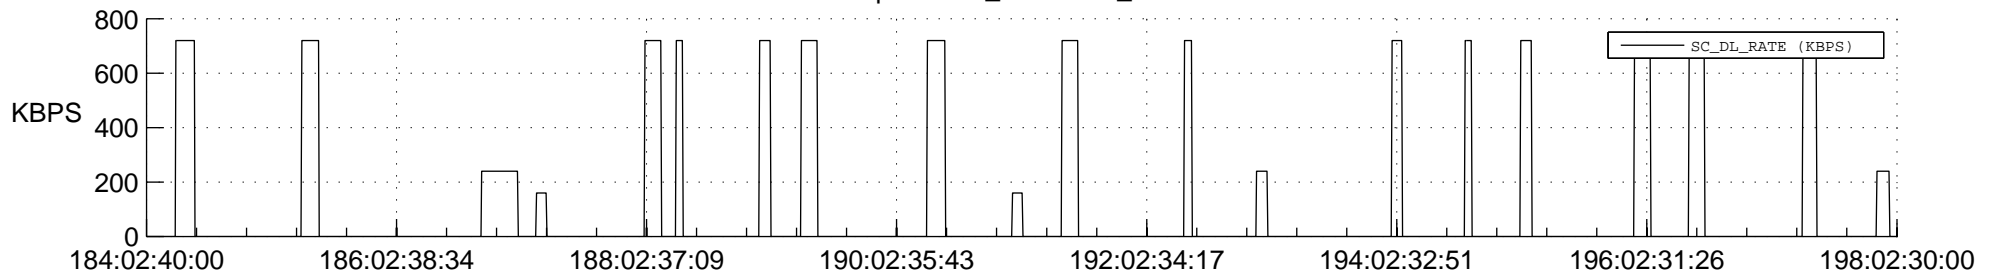

## Spacecraft\_DownLink\_Rate

Ground Time (2017:184:02:40:00.000 -2017:198:02:30:00.000)