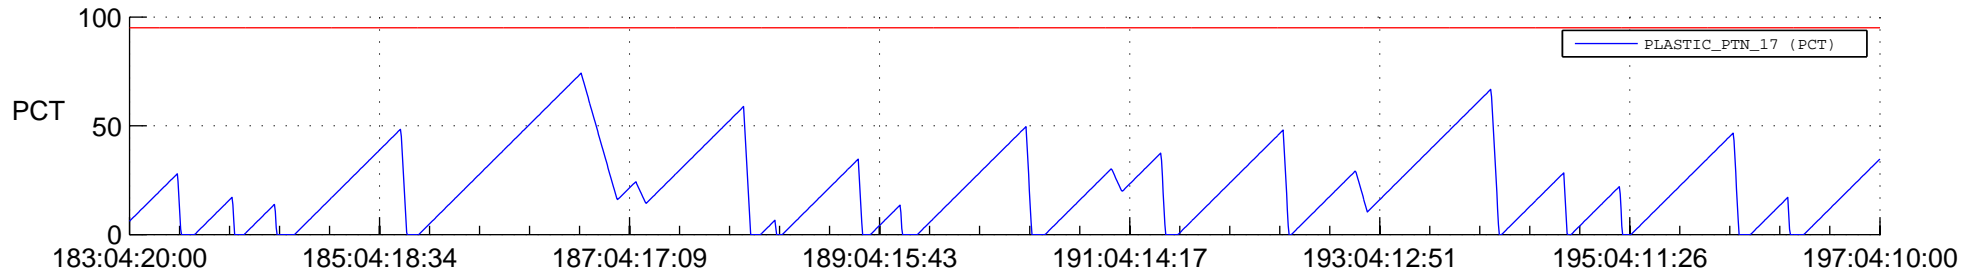

STEREO AHEAD SSR PCT Full Prediction

SWAVES_Percent_Full_Prediction

IMPACT_Percent_Full_Prediction

PLASTIC_Percent_Full_Prediction

Spacecraft_DownLink_Rate