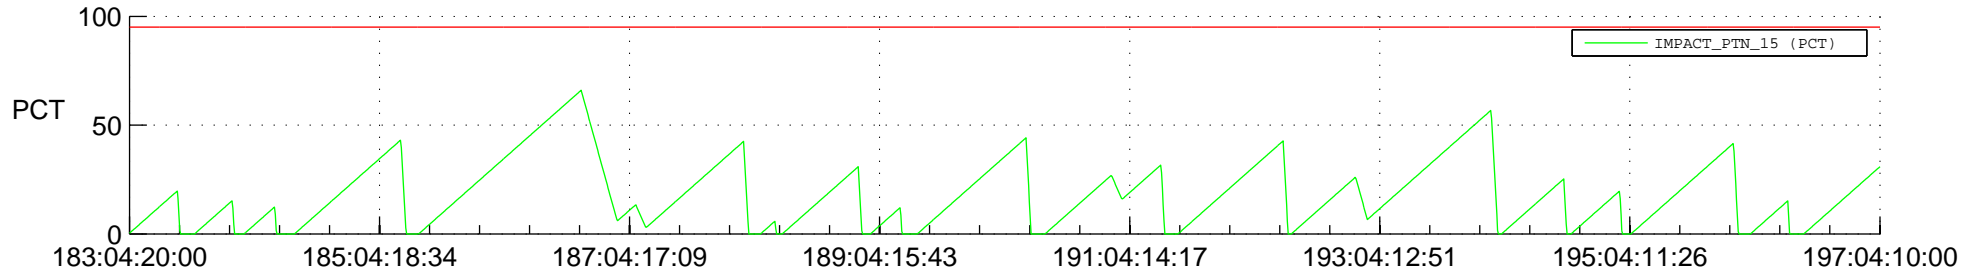

STEREO AHEAD SSR PCT Full Prediction

SWAVES_Percent_Full_Prediction

IMPACT_Percent_Full_Prediction

PLASTIC_Percent_Full_Prediction

Spacecraft_DownLink_Rate