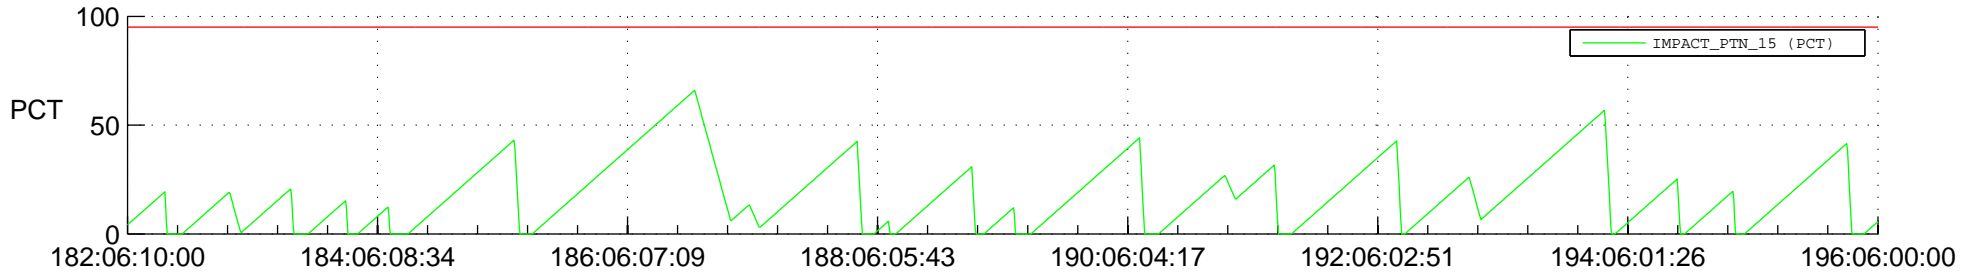

STEREO AHEAD SSR PCT Full Prediction

SWAVES_Percent_Full_Prediction

IMPACT_Percent_Full_Prediction

PLASTIC_Percent_Full_Prediction

Spacecraft_DownLink_Rate

Ground Time (2017:182:06:10:00.000 -2017:196:06:00:00.000)