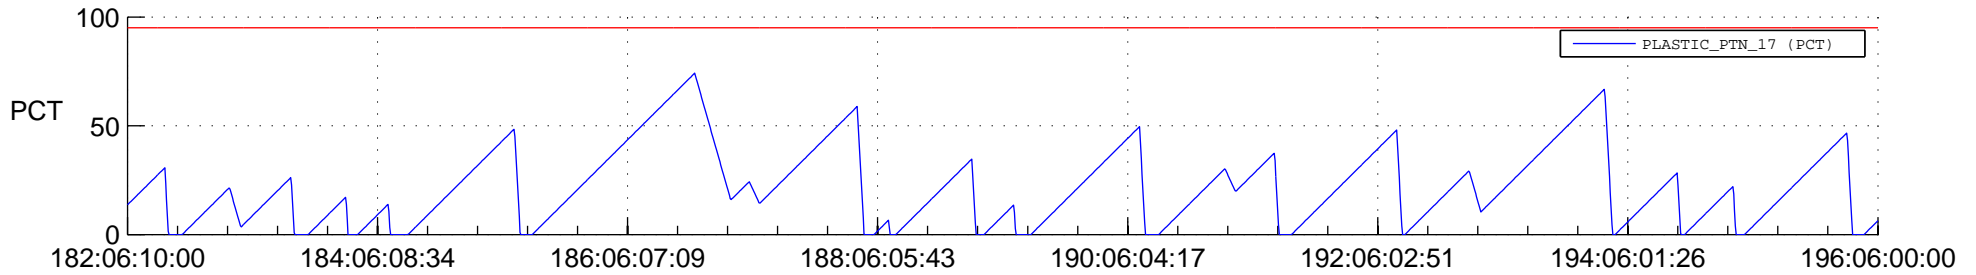

STEREO AHEAD SSR PCT Full Prediction

SWAVES_Percent_Full_Prediction

IMPACT_Percent_Full_Prediction

PLASTIC_Percent_Full_Prediction

Spacecraft_DownLink_Rate

Ground Time (2017:182:06:10:00.000 -2017:196:06:00:00.000)