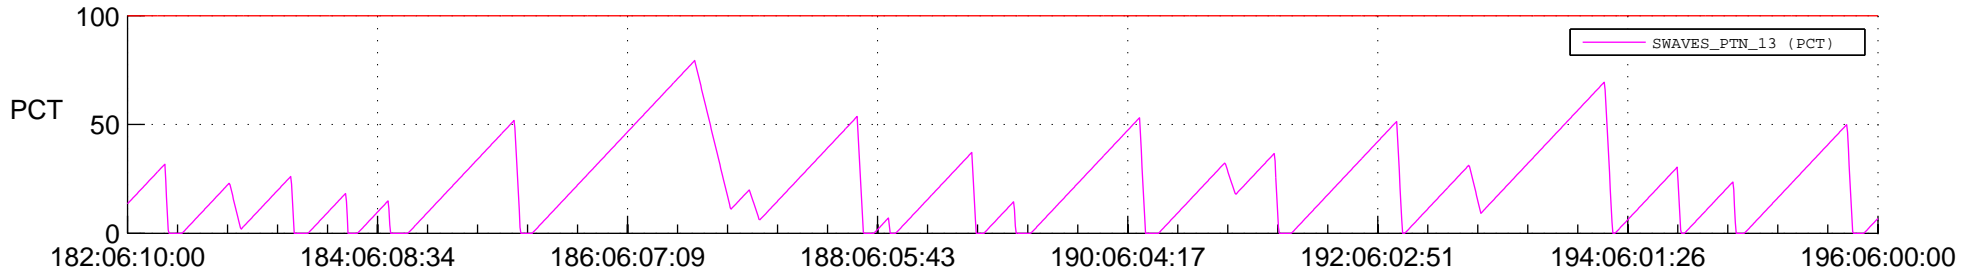

STEREO AHEAD SSR PCT Full Prediction

SWAVES_Percent_Full_Prediction

IMPACT_Percent_Full_Prediction

PLASTIC_Percent_Full_Prediction

Spacecraft_DownLink_Rate

Ground Time (2017:182:06:10:00.000 -2017:196:06:00:00.000)