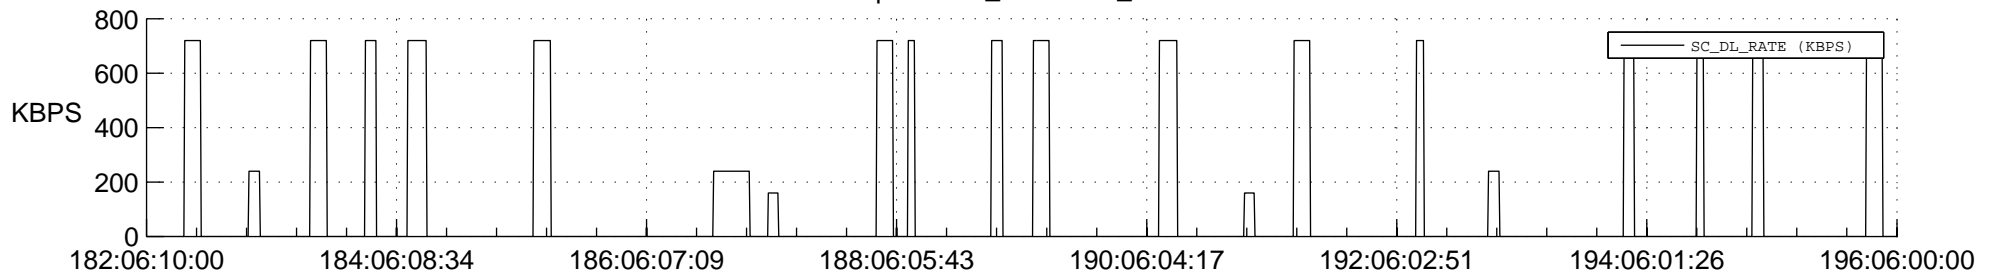

STEREO AHEAD SSR PCT Full Prediction

SWAVES_Percent_Full_Prediction

IMPACT_Percent_Full_Prediction

PLASTIC_Percent_Full_Prediction

Spacecraft_DownLink_Rate

Ground Time (2017:182:06:10:00.000 -2017:196:06:00:00.000)