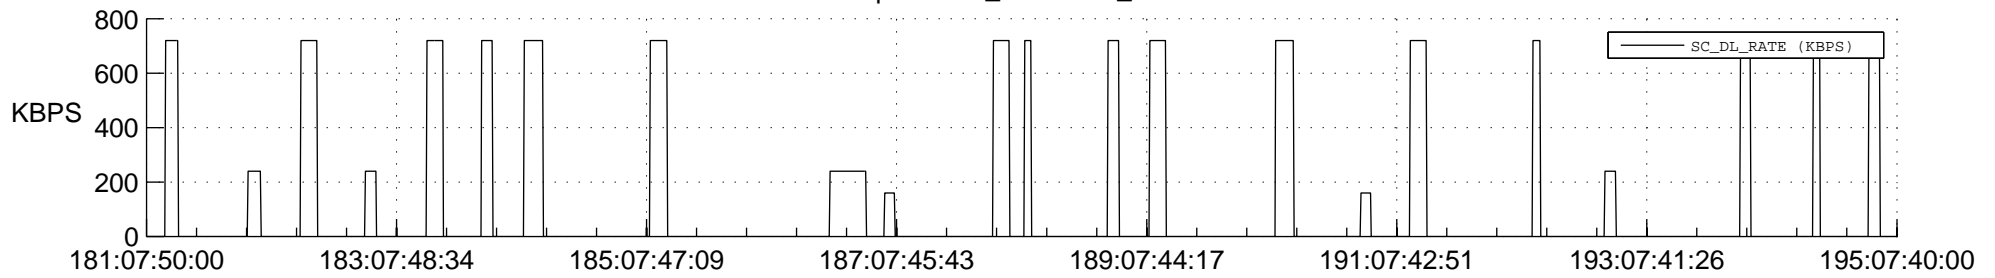

STEREO AHEAD SSR PCT Full Prediction

SWAVES_Percent_Full_Prediction

IMPACT_Percent_Full_Prediction

PLASTIC_Percent_Full_Prediction

Spacecraft_DownLink_Rate

Ground Time (2017:181:07:50:00.000 -2017:195:07:40:00.000)