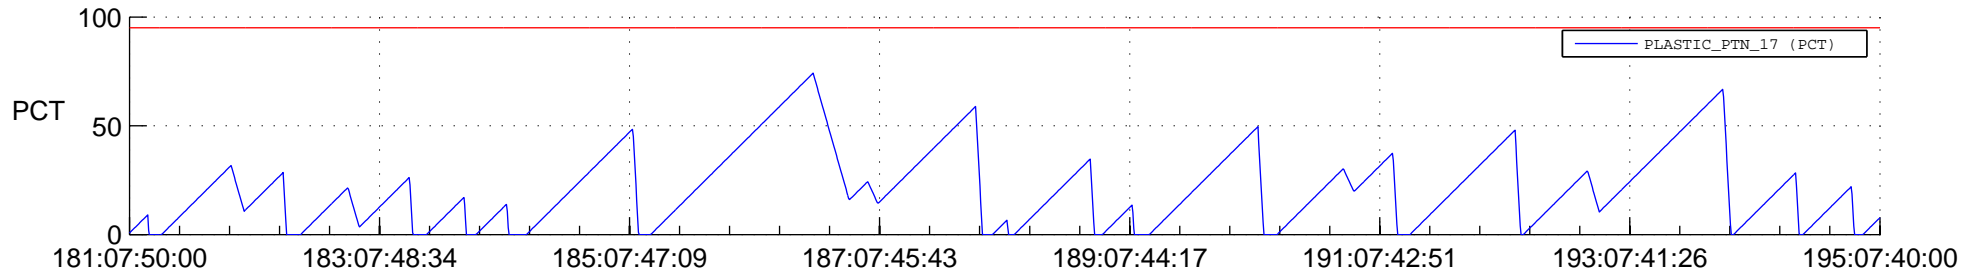

STEREO AHEAD SSR PCT Full Prediction

SWAVES_Percent_Full_Prediction

IMPACT_Percent_Full_Prediction

PLASTIC_Percent_Full_Prediction

Spacecraft_DownLink_Rate

Ground Time (2017:181:07:50:00.000 -2017:195:07:40:00.000)