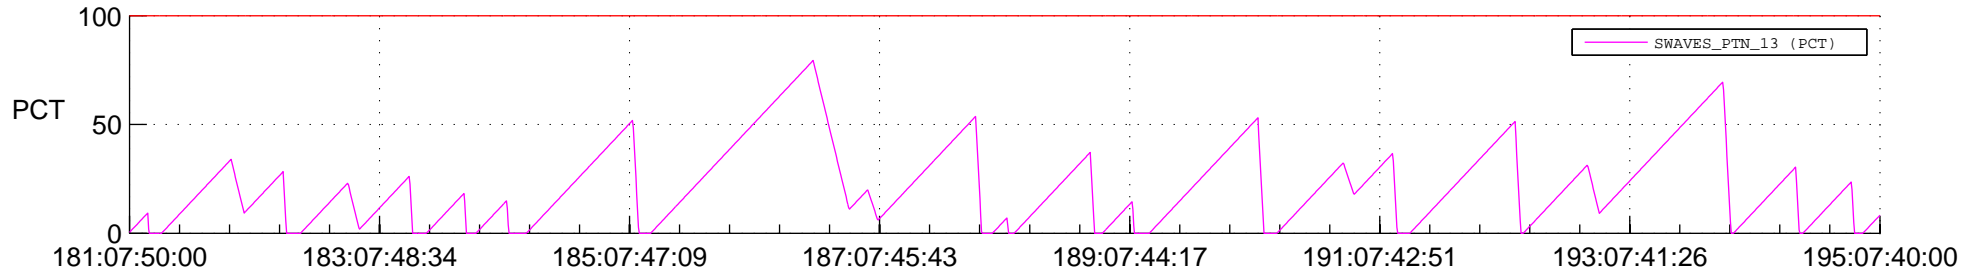

STEREO AHEAD SSR PCT Full Prediction

SWAVES_Percent_Full_Prediction

IMPACT_Percent_Full_Prediction

PLASTIC_Percent_Full_Prediction

Spacecraft_DownLink_Rate

Ground Time (2017:181:07:50:00.000 -2017:195:07:40:00.000)