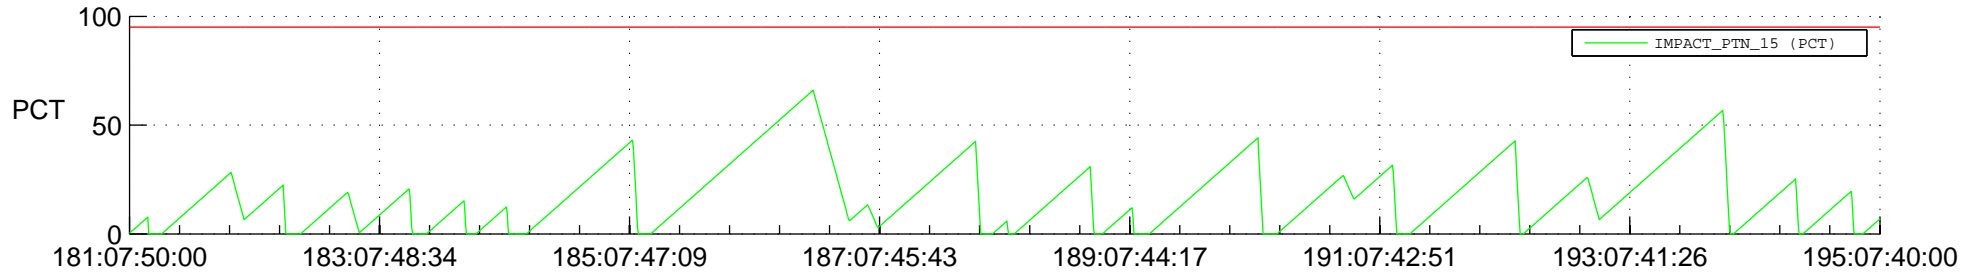

STEREO AHEAD SSR PCT Full Prediction

SWAVES_Percent_Full_Prediction

IMPACT_Percent_Full_Prediction

PLASTIC_Percent_Full_Prediction

Spacecraft_DownLink_Rate

Ground Time (2017:181:07:50:00.000 -2017:195:07:40:00.000)