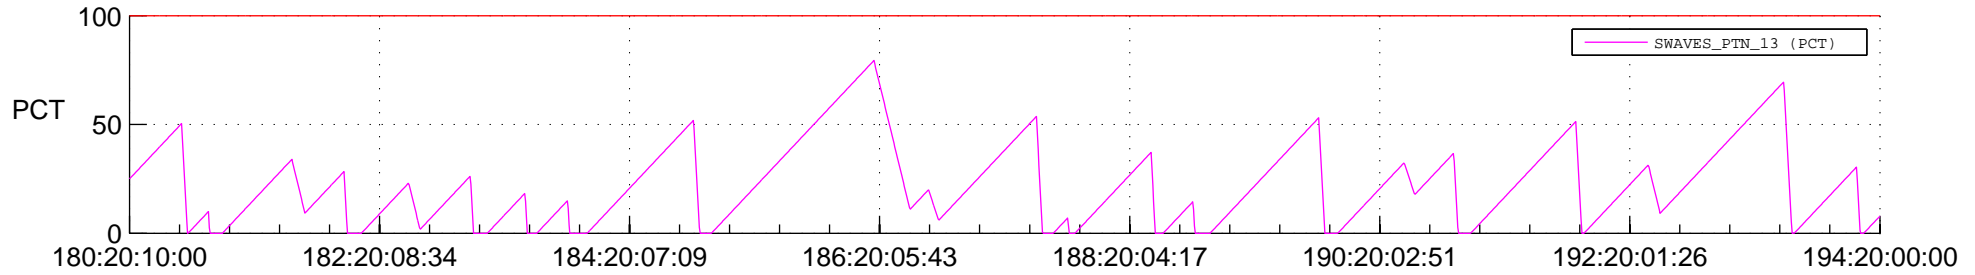

# STEREO AHEAD SSR PCT Full Prediction

## SWAVES\_Percent\_Full\_Prediction