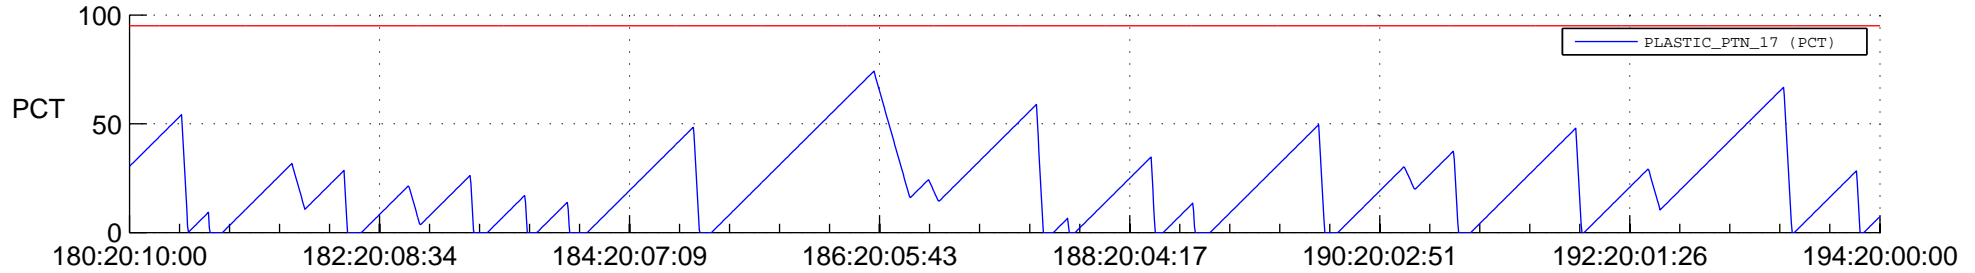

PLASTIC_Percent_Full_Prediction