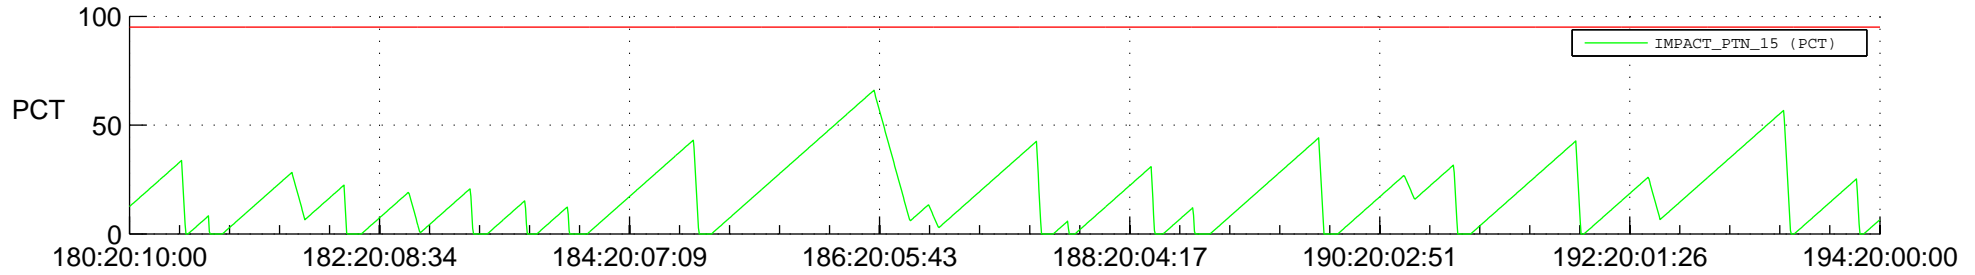

IMPACT_Percent_Full_Prediction