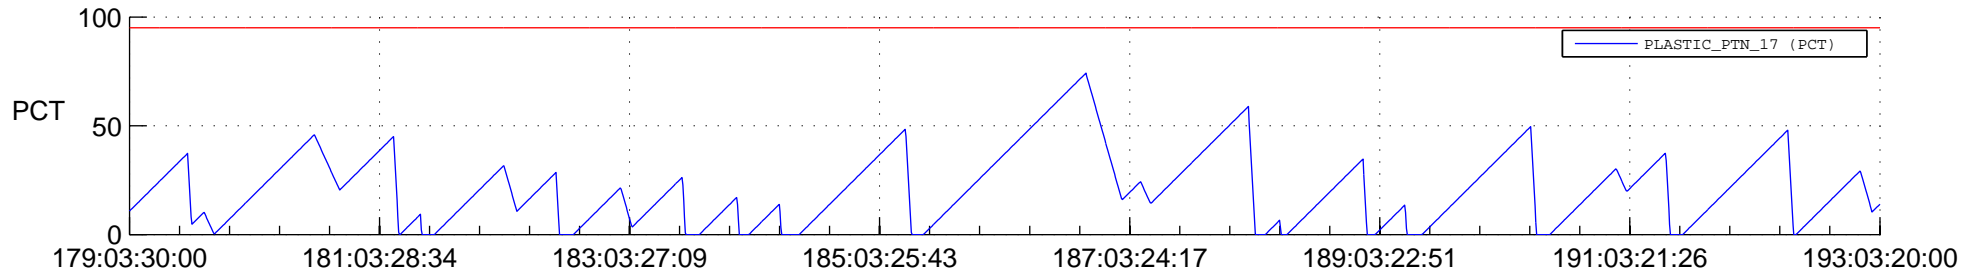

STEREO AHEAD SSR PCT Full Prediction

SWAVES_Percent_Full_Prediction

IMPACT_Percent_Full_Prediction

PLASTIC_Percent_Full_Prediction

Spacecraft_DownLink_Rate