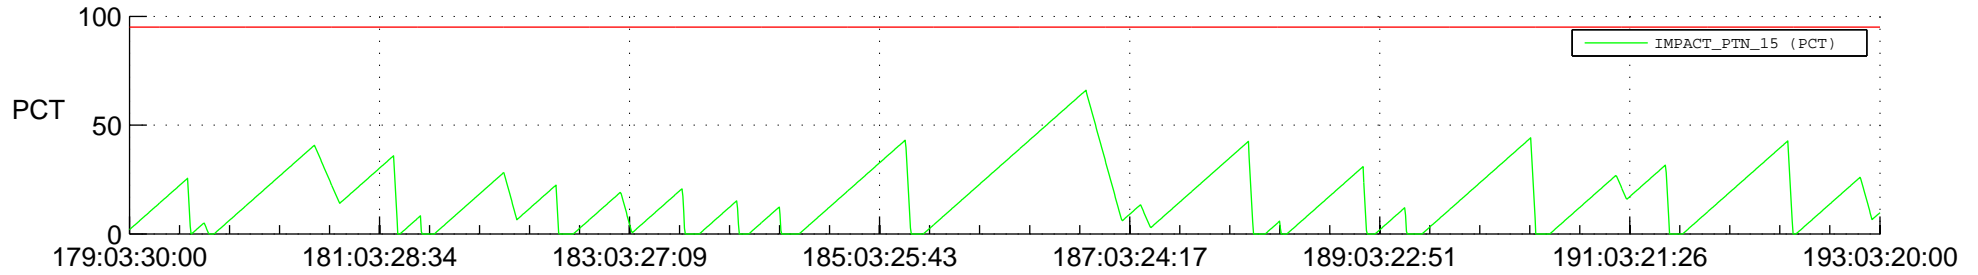

STEREO AHEAD SSR PCT Full Prediction

SWAVES_Percent_Full_Prediction

IMPACT_Percent_Full_Prediction

PLASTIC_Percent_Full_Prediction

Spacecraft_DownLink_Rate