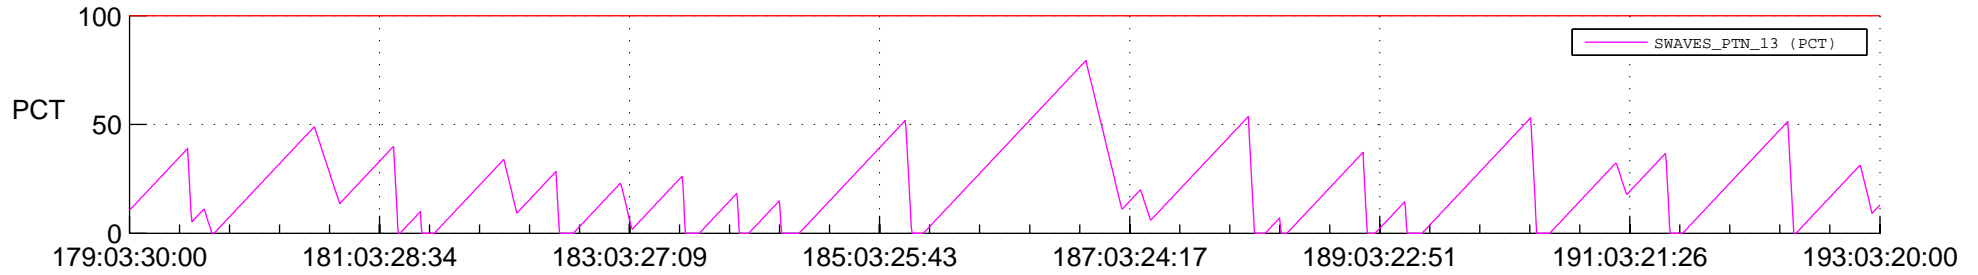

STEREO AHEAD SSR PCT Full Prediction

SWAVES_Percent_Full_Prediction

IMPACT_Percent_Full_Prediction

PLASTIC_Percent_Full_Prediction

Spacecraft_DownLink_Rate