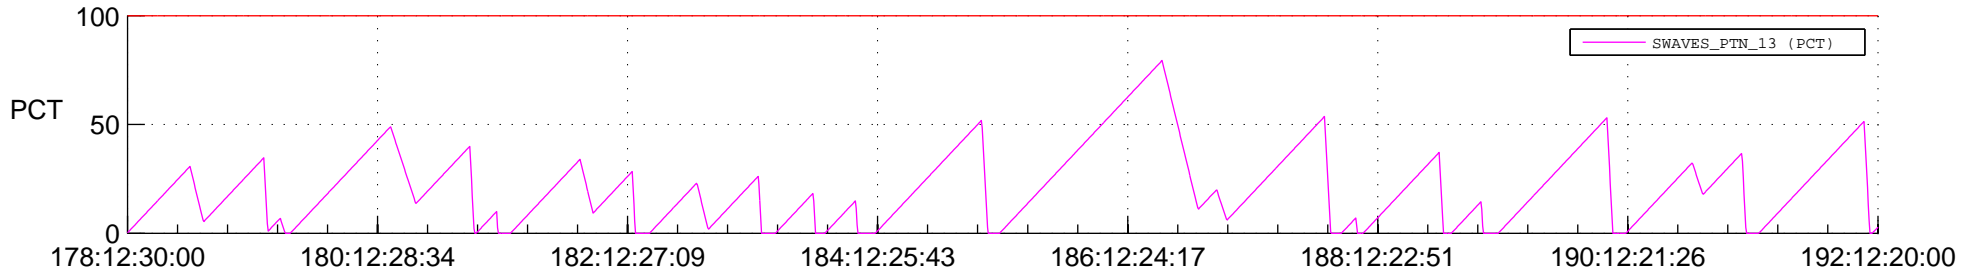

STEREO AHEAD SSR PCT Full Prediction

SWAVES_Percent_Full_Prediction

IMPACT_Percent_Full_Prediction

PLASTIC_Percent_Full_Prediction

Spacecraft_DownLink_Rate

Ground Time (2017:178:12:30:00.000 -2017:192:12:20:00.000)