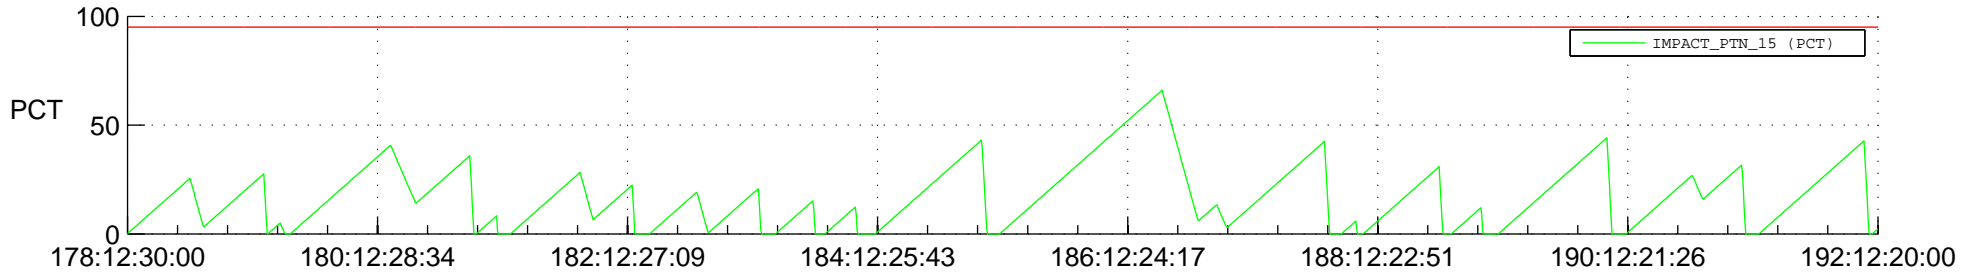

STEREO AHEAD SSR PCT Full Prediction

SWAVES_Percent_Full_Prediction

IMPACT_Percent_Full_Prediction

PLASTIC_Percent_Full_Prediction

Spacecraft_DownLink_Rate

Ground Time (2017:178:12:30:00.000 -2017:192:12:20:00.000)