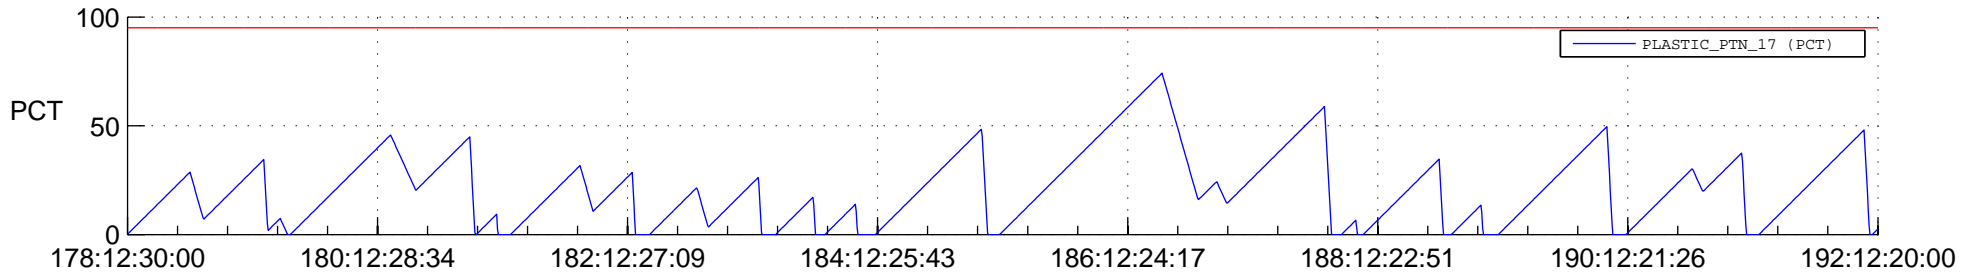

STEREO AHEAD SSR PCT Full Prediction

SWAVES_Percent_Full_Prediction

IMPACT_Percent_Full_Prediction

PLASTIC_Percent_Full_Prediction

Spacecraft_DownLink_Rate

Ground Time (2017:178:12:30:00.000 -2017:192:12:20:00.000)