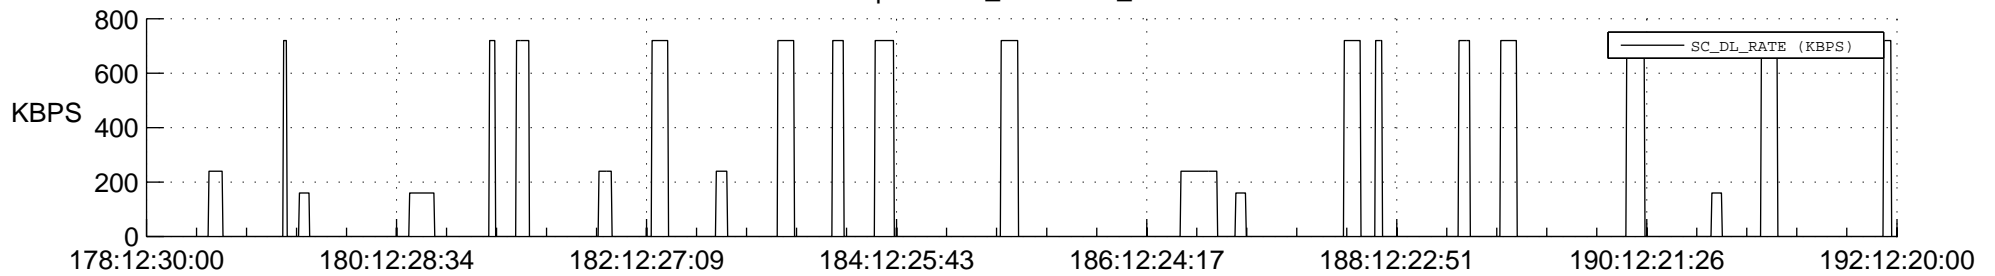

STEREO AHEAD SSR PCT Full Prediction

SWAVES_Percent_Full_Prediction

IMPACT_Percent_Full_Prediction

PLASTIC_Percent_Full_Prediction

Spacecraft_DownLink_Rate

Ground Time (2017:178:12:30:00.000 -2017:192:12:20:00.000)