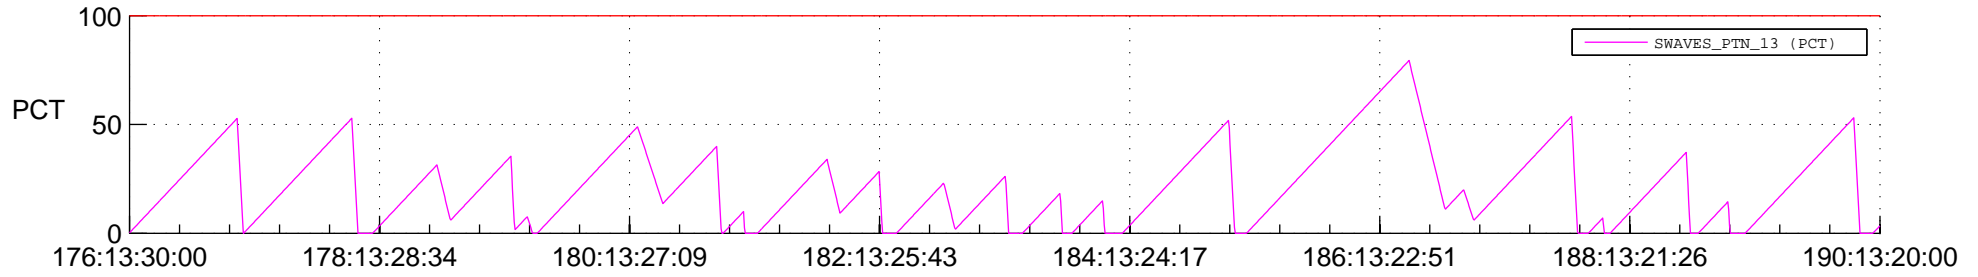

STEREO AHEAD SSR PCT Full Prediction

SWAVES_Percent_Full_Prediction

IMPACT_Percent_Full_Prediction

PLASTIC_Percent_Full_Prediction

Spacecraft_DownLink_Rate

Ground Time (2017:176:13:30:00.000 -2017:190:13:20:00.000)