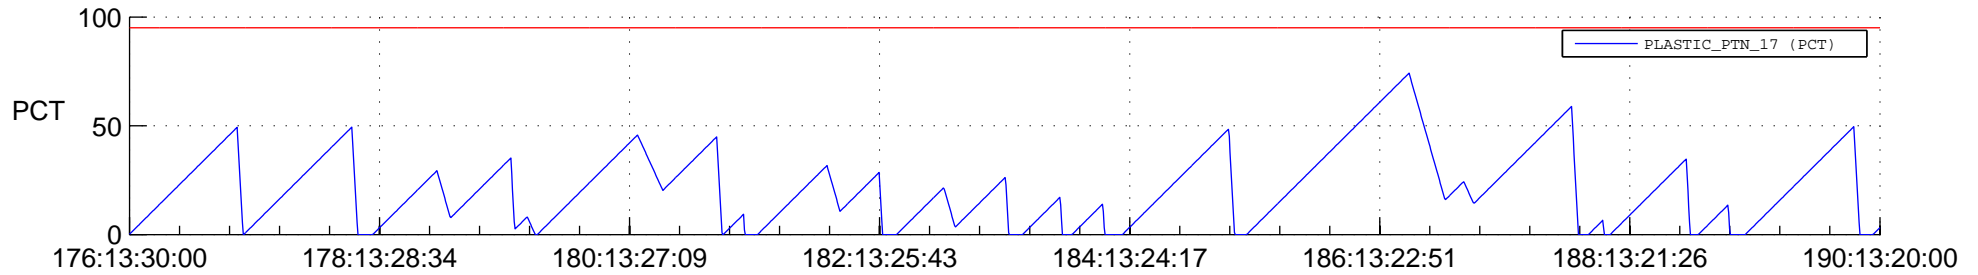

STEREO AHEAD SSR PCT Full Prediction

SWAVES_Percent_Full_Prediction

IMPACT_Percent_Full_Prediction

PLASTIC_Percent_Full_Prediction

Spacecraft_DownLink_Rate

Ground Time (2017:176:13:30:00.000 -2017:190:13:20:00.000)