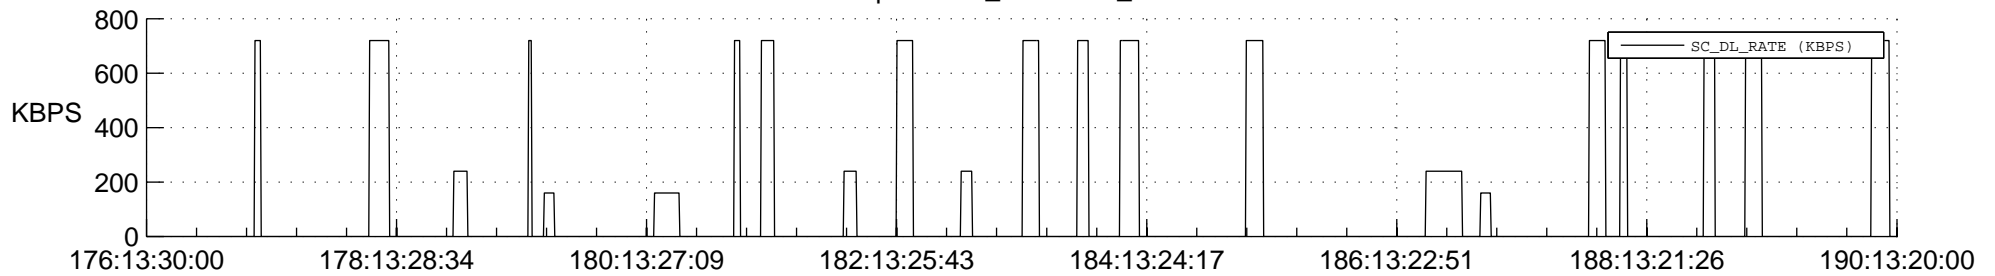

STEREO AHEAD SSR PCT Full Prediction

SWAVES_Percent_Full_Prediction

IMPACT_Percent_Full_Prediction

PLASTIC_Percent_Full_Prediction

Spacecraft_DownLink_Rate

Ground Time (2017:176:13:30:00.000 -2017:190:13:20:00.000)