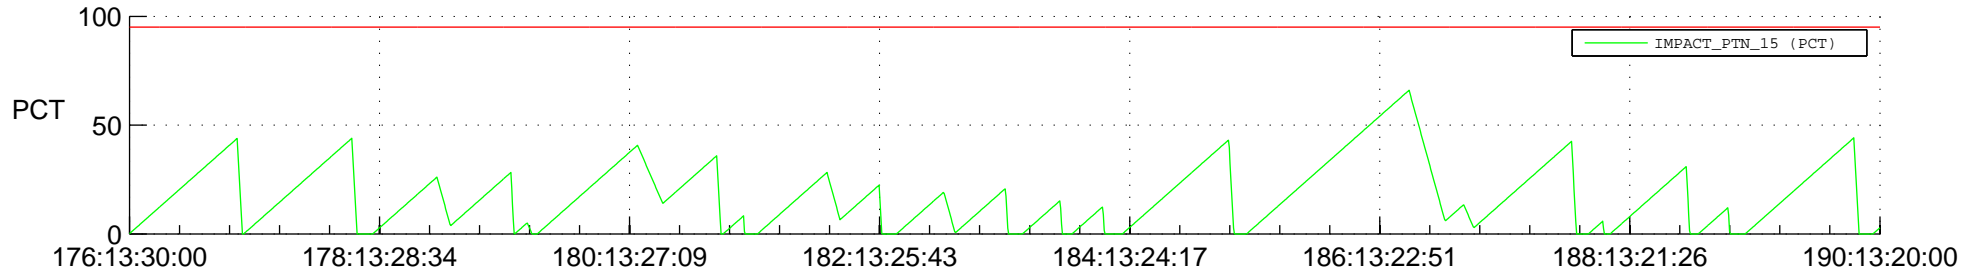

STEREO AHEAD SSR PCT Full Prediction

SWAVES_Percent_Full_Prediction

IMPACT_Percent_Full_Prediction

PLASTIC_Percent_Full_Prediction

Spacecraft_DownLink_Rate

Ground Time (2017:176:13:30:00.000 -2017:190:13:20:00.000)