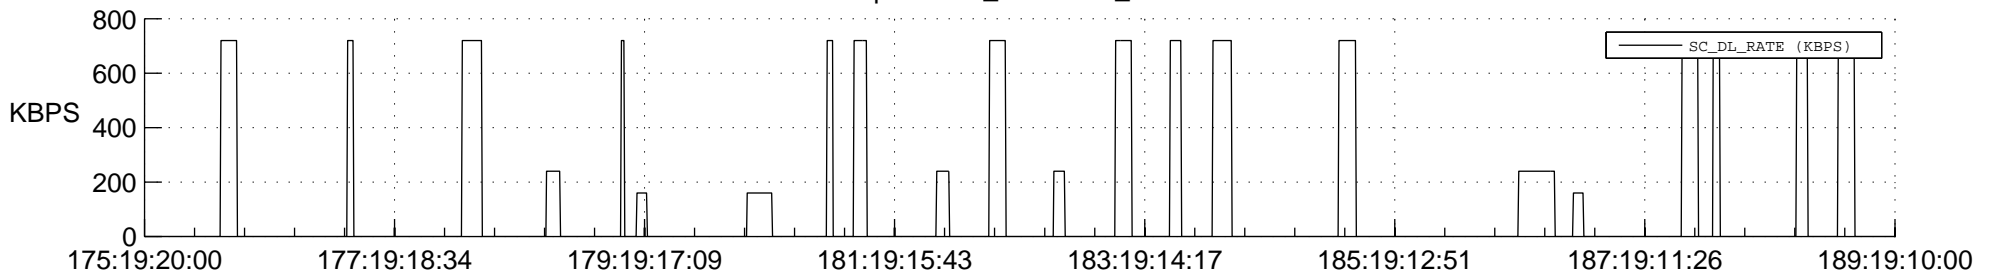

STEREO AHEAD SSR PCT Full Prediction

SWAVES_Percent_Full_Prediction

IMPACT_Percent_Full_Prediction

PLASTIC_Percent_Full_Prediction

Spacecraft_DownLink_Rate

Ground Time (2017:175:19:20:00.000 -2017:189:19:10:00.000)