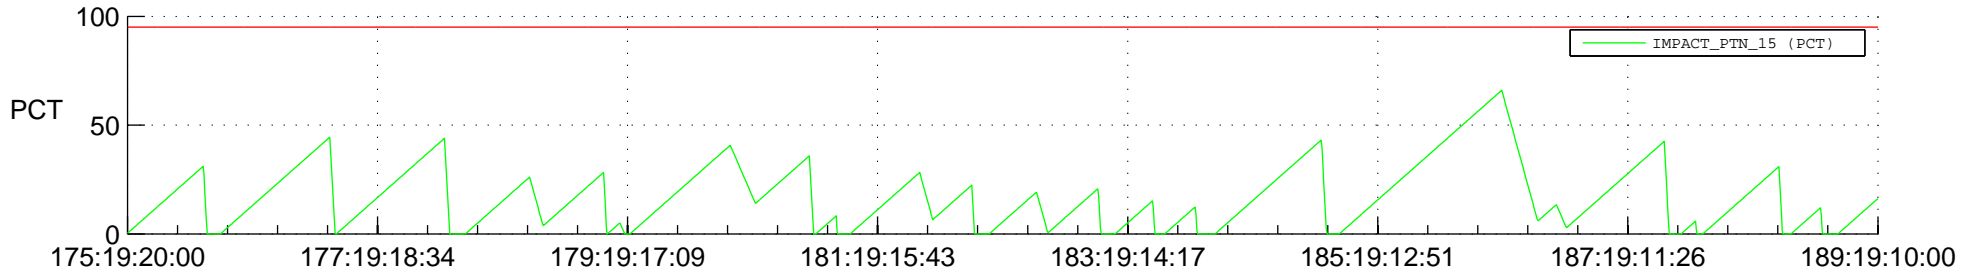

STEREO AHEAD SSR PCT Full Prediction

SWAVES_Percent_Full_Prediction

IMPACT_Percent_Full_Prediction

PLASTIC_Percent_Full_Prediction

Spacecraft_DownLink_Rate

Ground Time (2017:175:19:20:00.000 -2017:189:19:10:00.000)