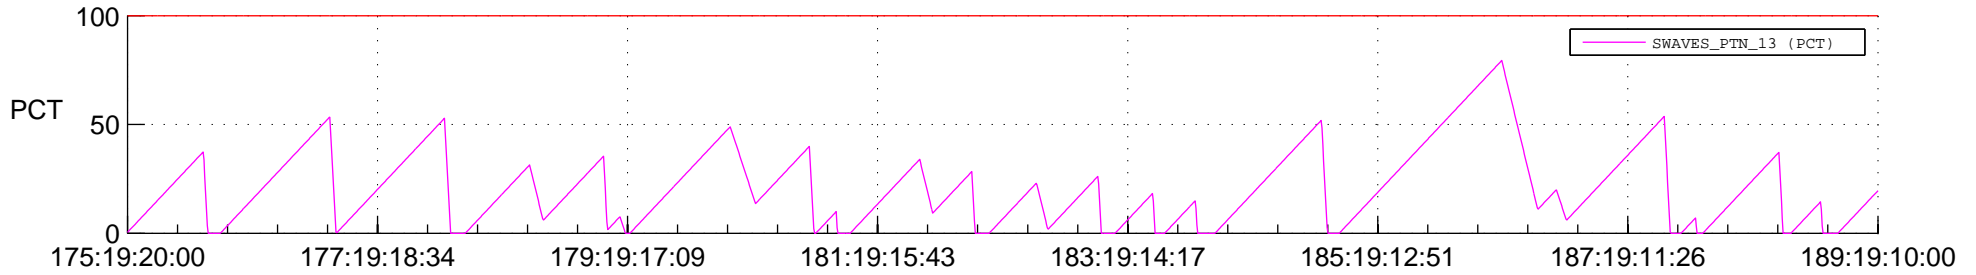

STEREO AHEAD SSR PCT Full Prediction

SWAVES_Percent_Full_Prediction

IMPACT_Percent_Full_Prediction

PLASTIC_Percent_Full_Prediction

Spacecraft_DownLink_Rate

Ground Time (2017:175:19:20:00.000 -2017:189:19:10:00.000)