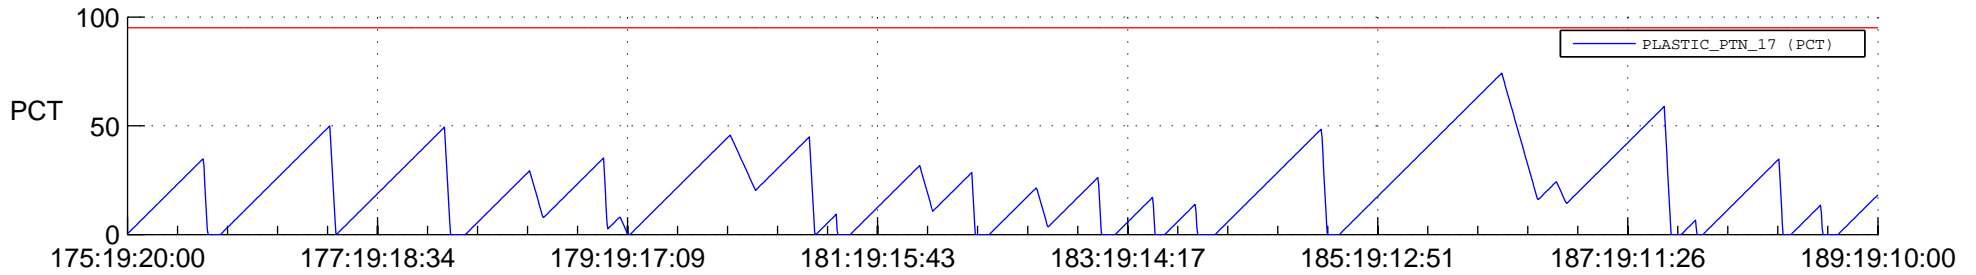

STEREO AHEAD SSR PCT Full Prediction

SWAVES_Percent_Full_Prediction

IMPACT_Percent_Full_Prediction

PLASTIC_Percent_Full_Prediction

Spacecraft_DownLink_Rate

Ground Time (2017:175:19:20:00.000 -2017:189:19:10:00.000)