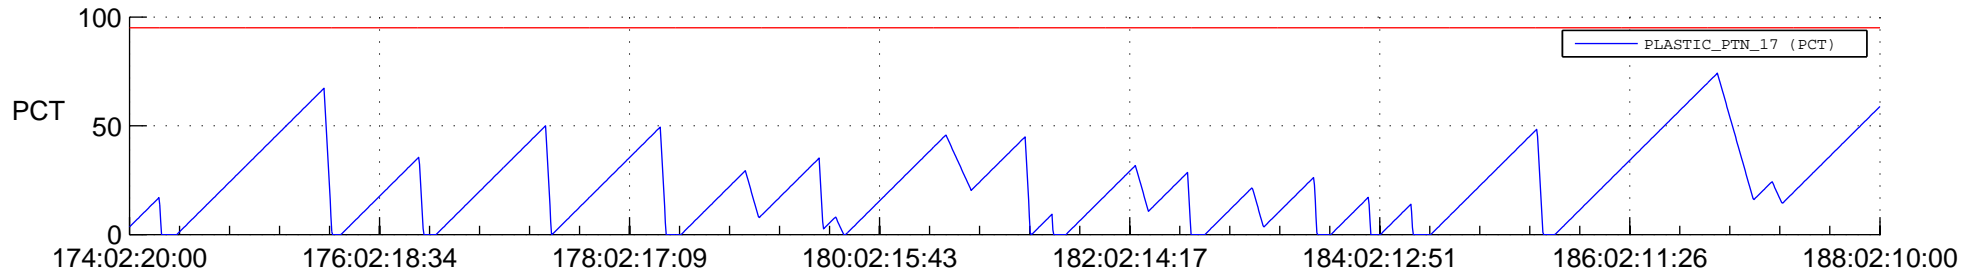

STEREO AHEAD SSR PCT Full Prediction

SWAVES_Percent_Full_Prediction

IMPACT_Percent_Full_Prediction

PLASTIC_Percent_Full_Prediction

Spacecraft_DownLink_Rate