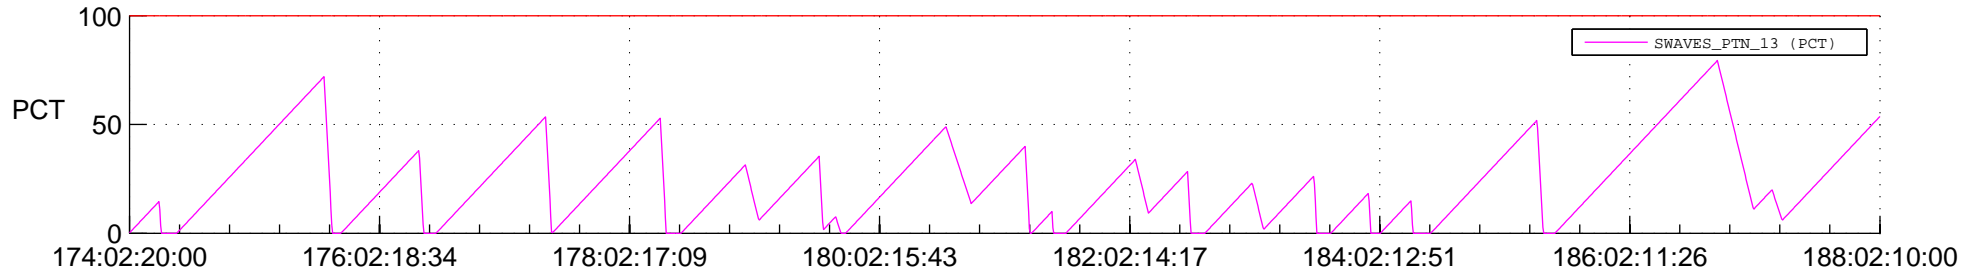

STEREO AHEAD SSR PCT Full Prediction

SWAVES_Percent_Full_Prediction

IMPACT_Percent_Full_Prediction

PLASTIC_Percent_Full_Prediction

Spacecraft_DownLink_Rate