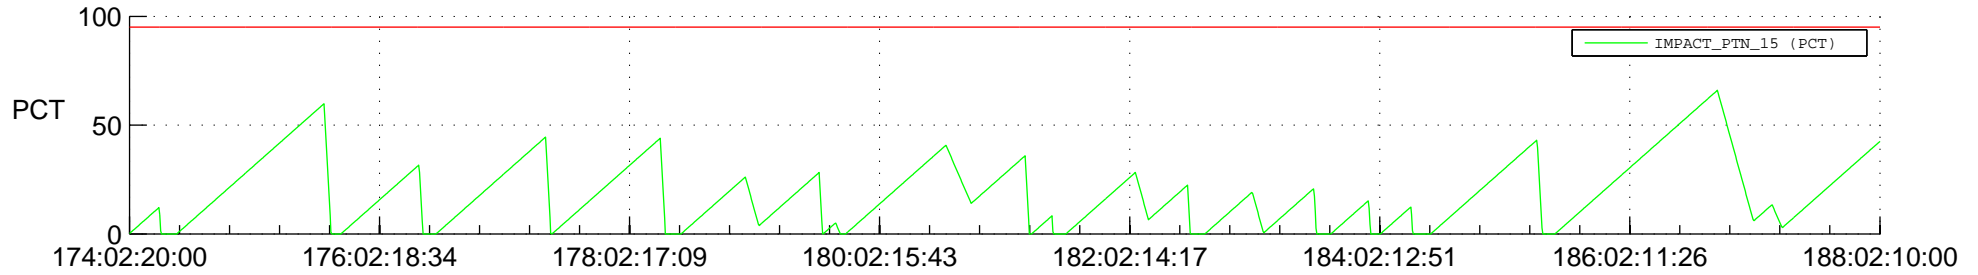

STEREO AHEAD SSR PCT Full Prediction

SWAVES_Percent_Full_Prediction

IMPACT_Percent_Full_Prediction

PLASTIC_Percent_Full_Prediction

Spacecraft_DownLink_Rate