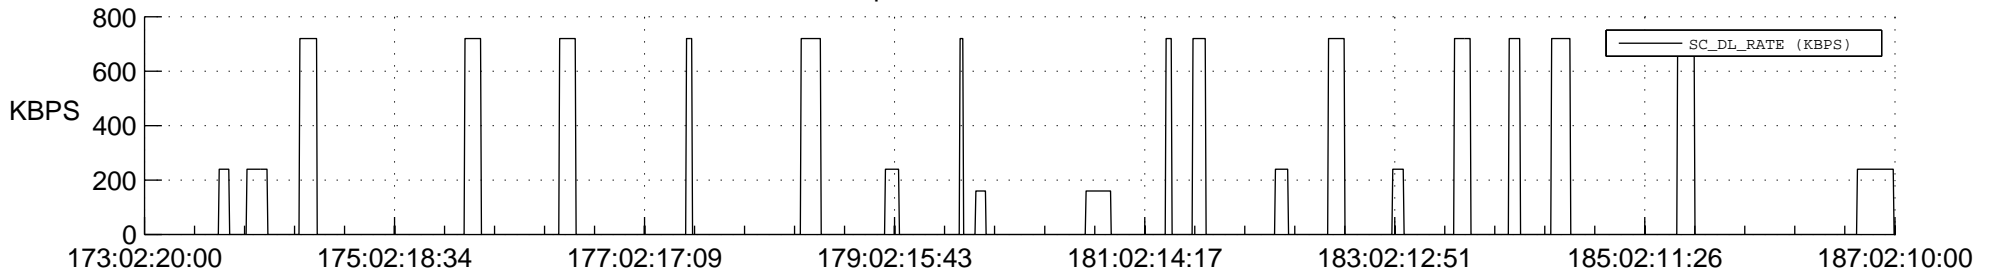

## Spacecraft\_DownLink\_Rate

Ground Time (2017:173:02:20:00.000 -2017:187:02:10:00.000)