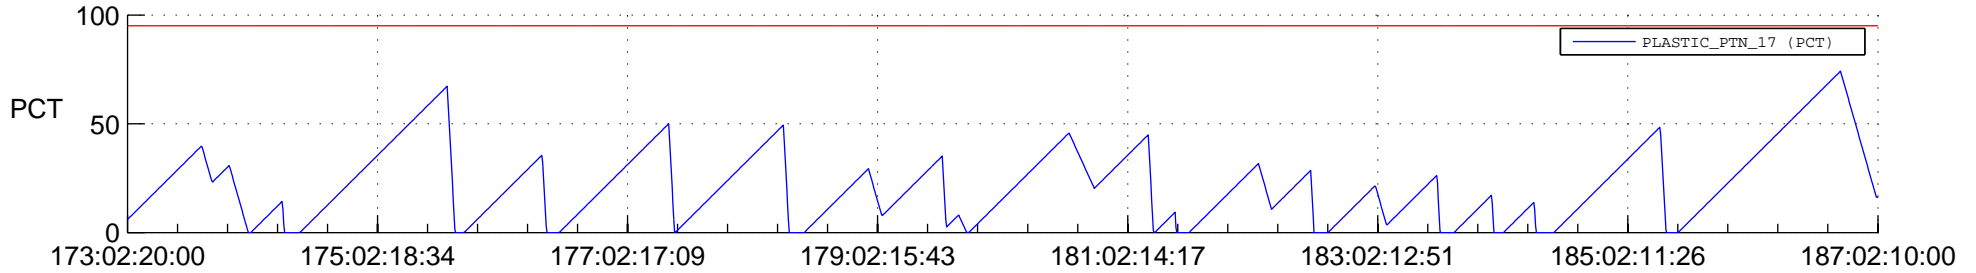

# STEREO AHEAD SSR PCT Full Prediction

## SWAVES\_Percent\_Full\_Prediction

## Spacecraft\_DownLink\_Rate

Ground Time (2017:173:02:20:00.000 -2017:187:02:10:00.000)