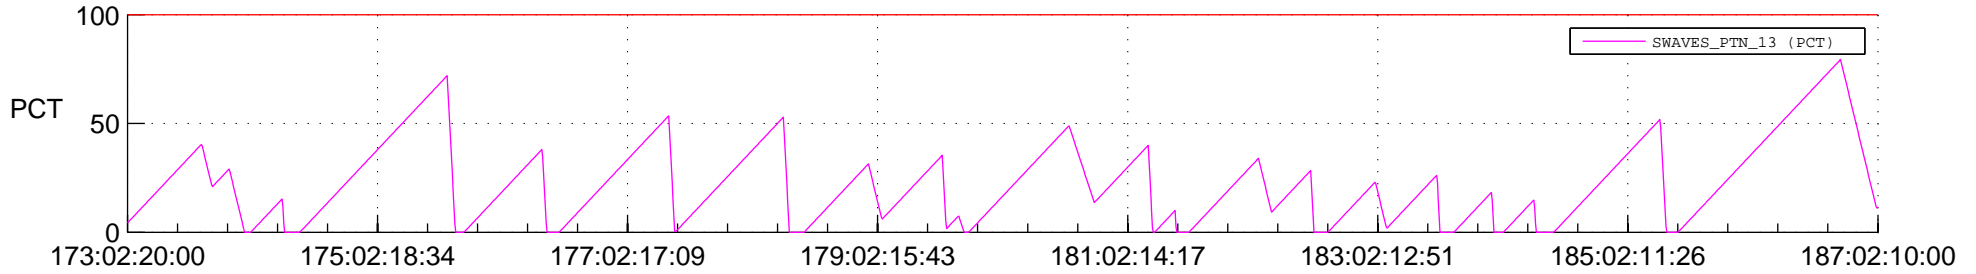

# STEREO AHEAD SSR PCT Full Prediction

## SWAVES\_Percent\_Full\_Prediction

## Spacecraft\_DownLink\_Rate

Ground Time (2017:173:02:20:00.000 -2017:187:02:10:00.000)