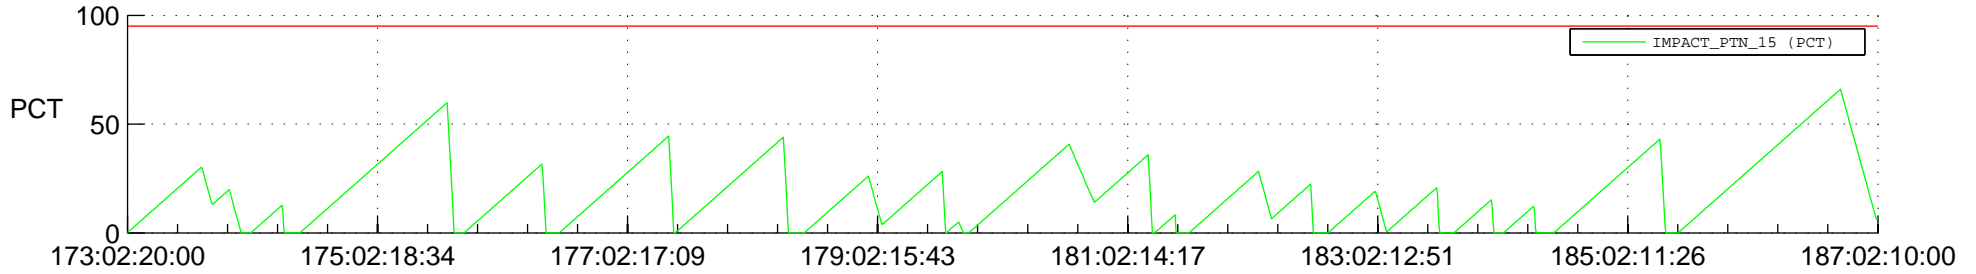

IMPACT_Percent_Full_Prediction