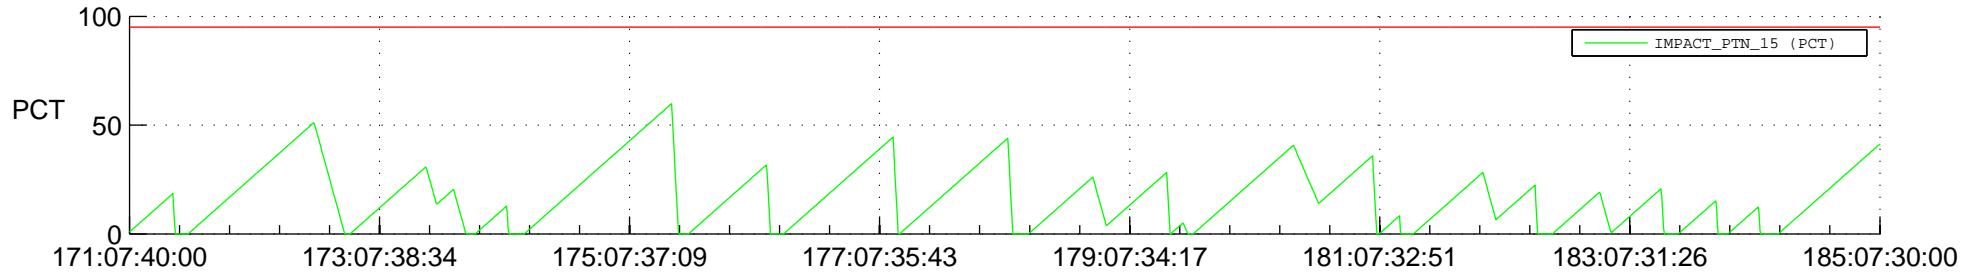

STEREO AHEAD SSR PCT Full Prediction

SWAVES_Percent_Full_Prediction

IMPACT_Percent_Full_Prediction

PLASTIC_Percent_Full_Prediction

Spacecraft_DownLink_Rate