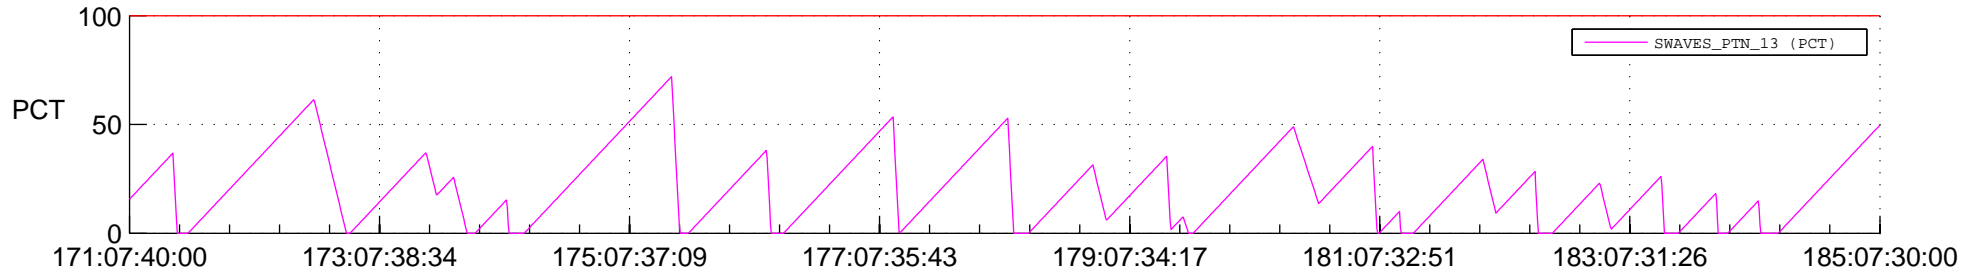

STEREO AHEAD SSR PCT Full Prediction

SWAVES_Percent_Full_Prediction

IMPACT_Percent_Full_Prediction

PLASTIC_Percent_Full_Prediction

Spacecraft_DownLink_Rate