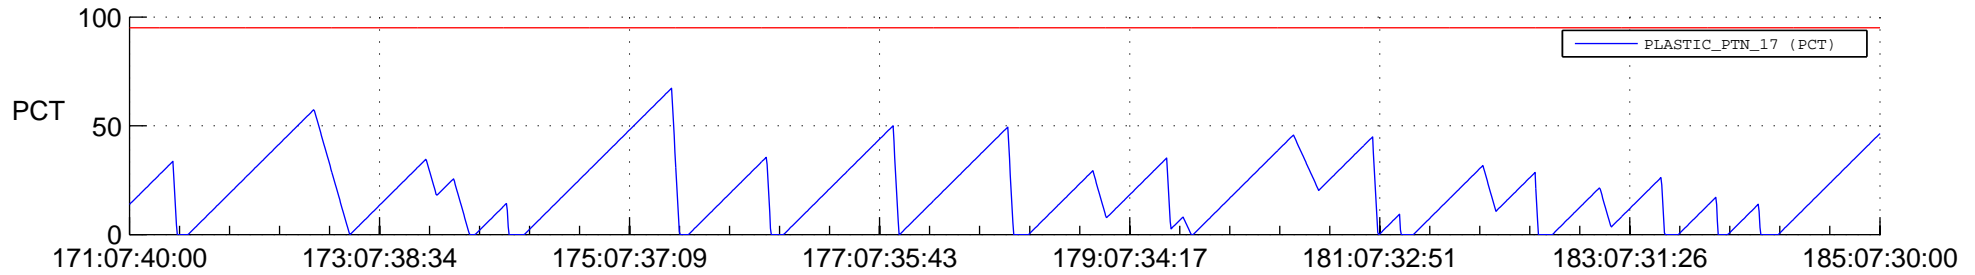

STEREO AHEAD SSR PCT Full Prediction

SWAVES_Percent_Full_Prediction

IMPACT_Percent_Full_Prediction

PLASTIC_Percent_Full_Prediction

Spacecraft_DownLink_Rate