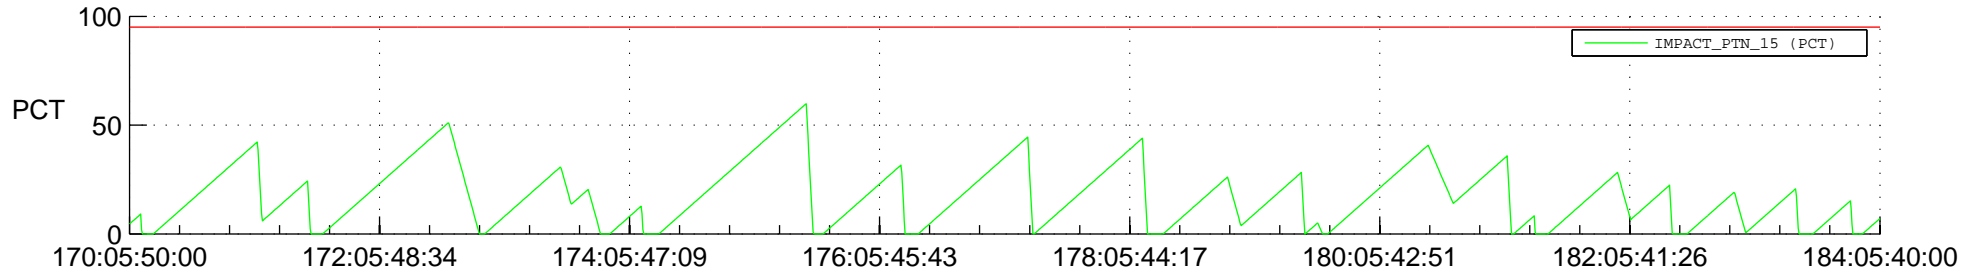

IMPACT_Percent_Full_Prediction