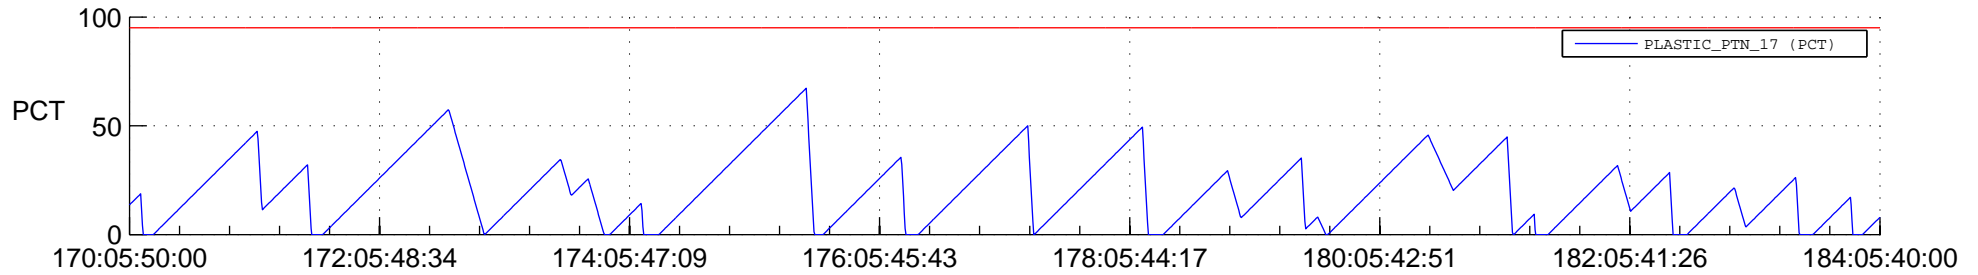

## SWAVES\_Percent\_Full\_Prediction

## Spacecraft\_DownLink\_Rate

Ground Time (2017:170:05:50:00.000 -2017:184:05:40:00.000)