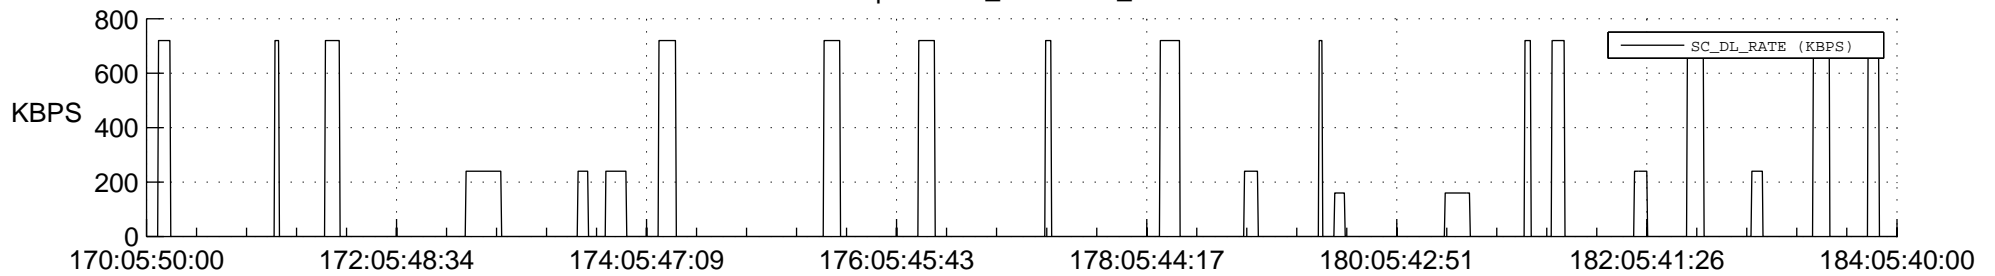

## Spacecraft\_DownLink\_Rate

Ground Time (2017:170:05:50:00.000 -2017:184:05:40:00.000)