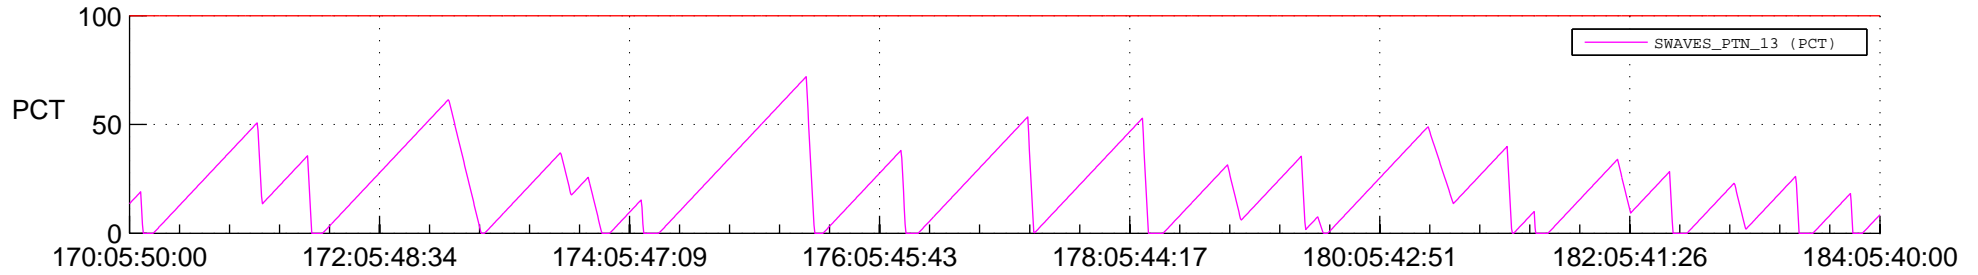

## SWAVES\_Percent\_Full\_Prediction

## Spacecraft\_DownLink\_Rate

Ground Time (2017:170:05:50:00.000 -2017:184:05:40:00.000)