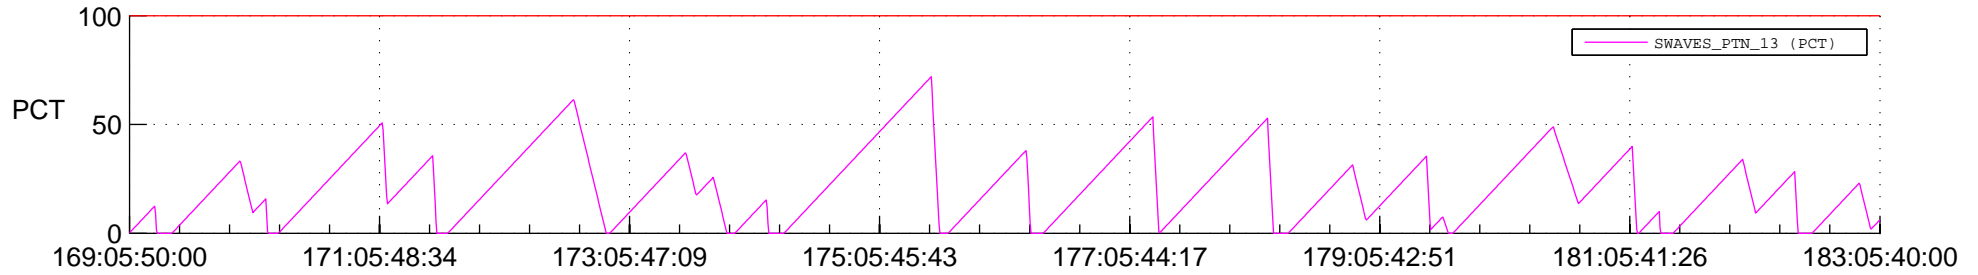

STEREO AHEAD SSR PCT Full Prediction

SWAVES_Percent_Full_Prediction

IMPACT_Percent_Full_Prediction

PLASTIC_Percent_Full_Prediction

Spacecraft_DownLink_Rate

Ground Time (2017:169:05:50:00.000 -2017:183:05:40:00.000)