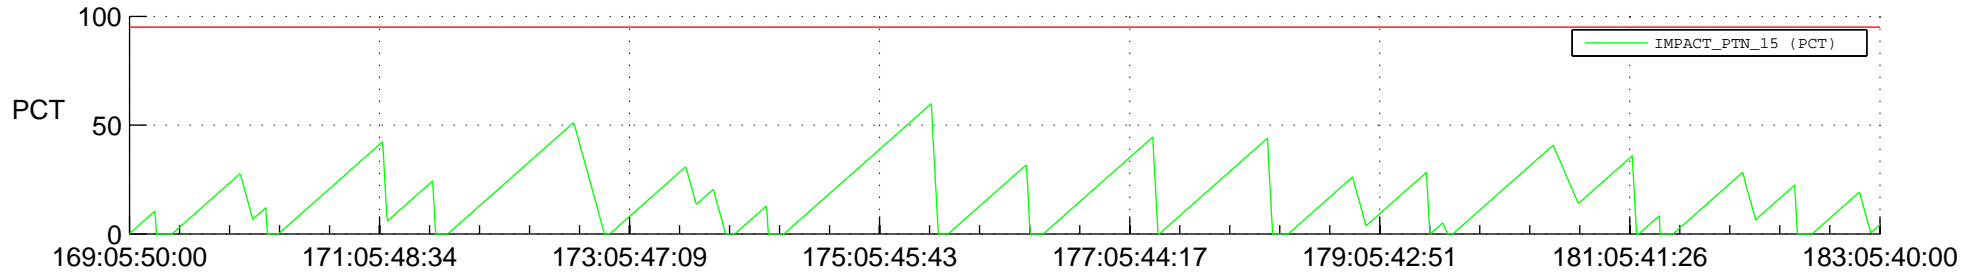

STEREO AHEAD SSR PCT Full Prediction

SWAVES_Percent_Full_Prediction

IMPACT_Percent_Full_Prediction

PLASTIC_Percent_Full_Prediction

Spacecraft_DownLink_Rate

Ground Time (2017:169:05:50:00.000 -2017:183:05:40:00.000)