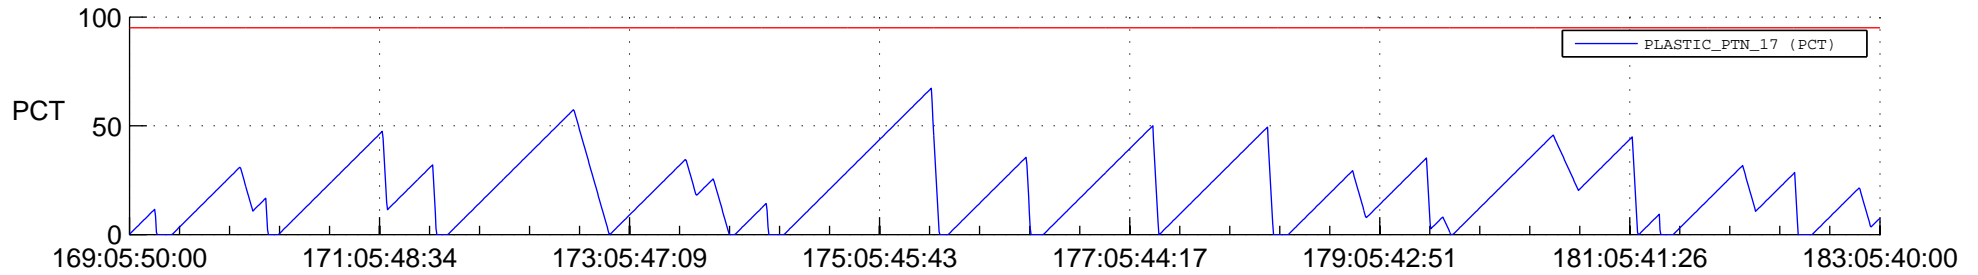

STEREO AHEAD SSR PCT Full Prediction

SWAVES_Percent_Full_Prediction

IMPACT_Percent_Full_Prediction

PLASTIC_Percent_Full_Prediction

Spacecraft_DownLink_Rate

Ground Time (2017:169:05:50:00.000 -2017:183:05:40:00.000)