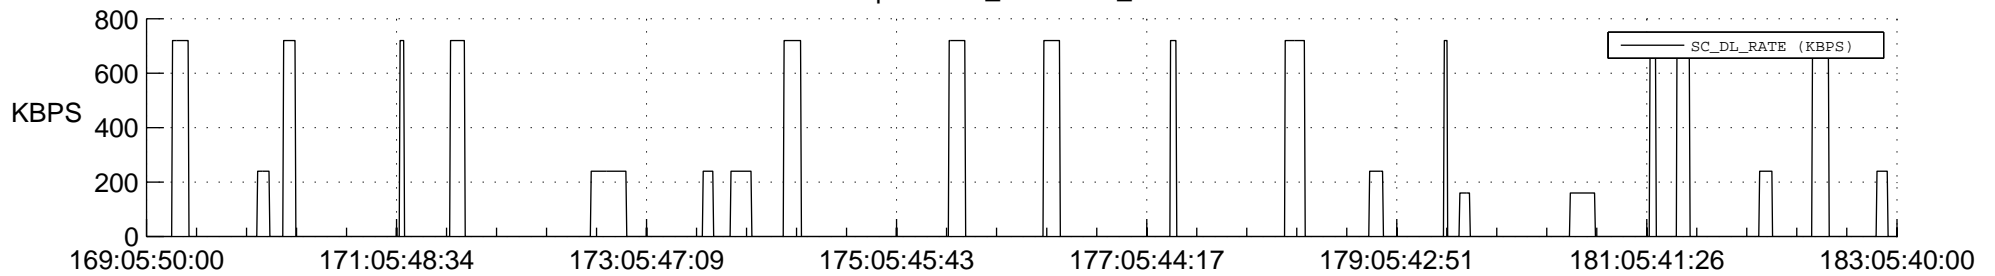

STEREO AHEAD SSR PCT Full Prediction

SWAVES_Percent_Full_Prediction

IMPACT_Percent_Full_Prediction

PLASTIC_Percent_Full_Prediction

Spacecraft_DownLink_Rate

Ground Time (2017:169:05:50:00.000 -2017:183:05:40:00.000)