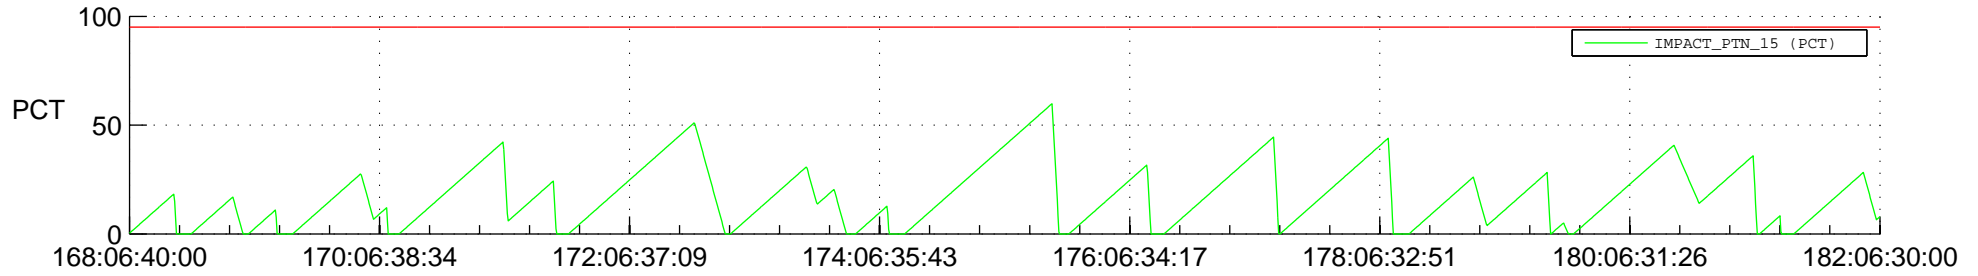

IMPACT_Percent_Full_Prediction