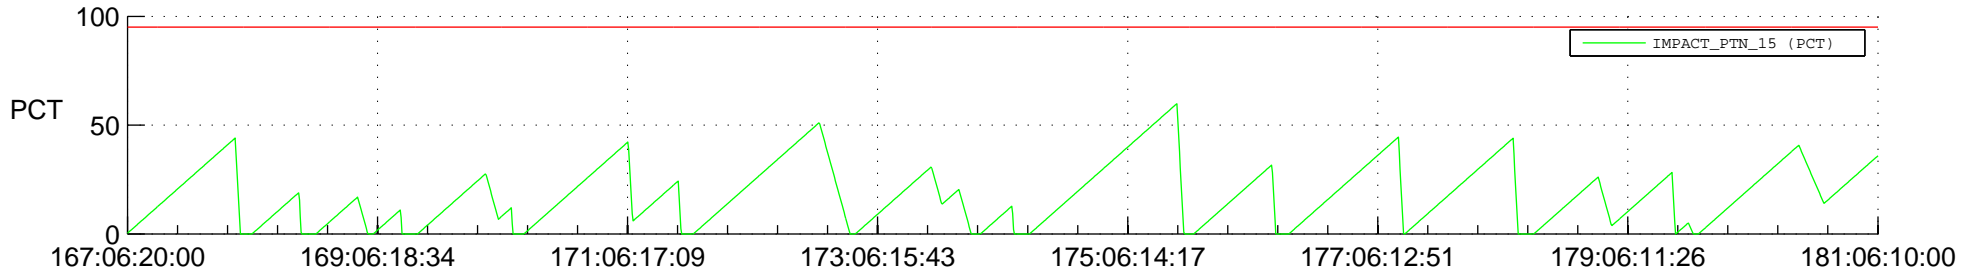

STEREO AHEAD SSR PCT Full Prediction

SWAVES_Percent_Full_Prediction

IMPACT_Percent_Full_Prediction

PLASTIC_Percent_Full_Prediction

Spacecraft_DownLink_Rate