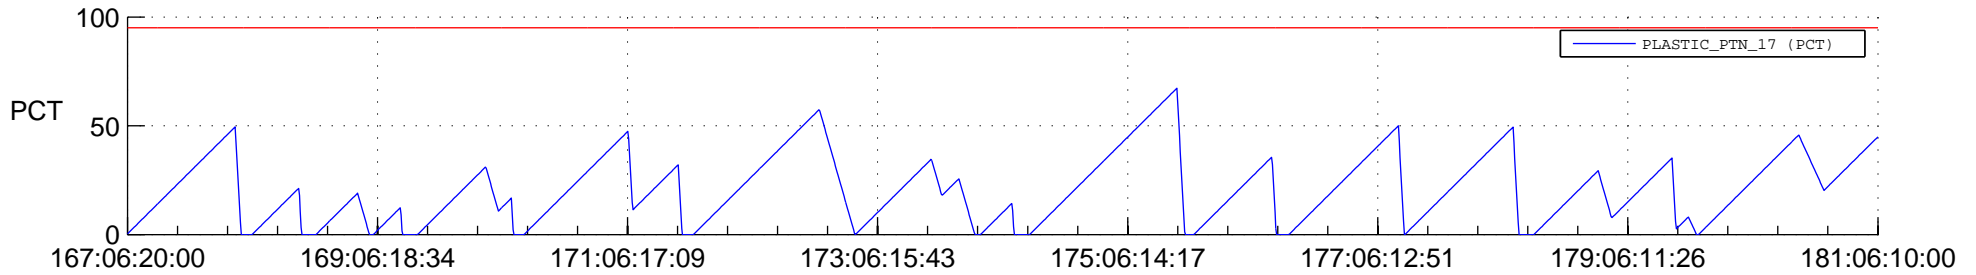

STEREO AHEAD SSR PCT Full Prediction

SWAVES_Percent_Full_Prediction

IMPACT_Percent_Full_Prediction

PLASTIC_Percent_Full_Prediction

Spacecraft_DownLink_Rate