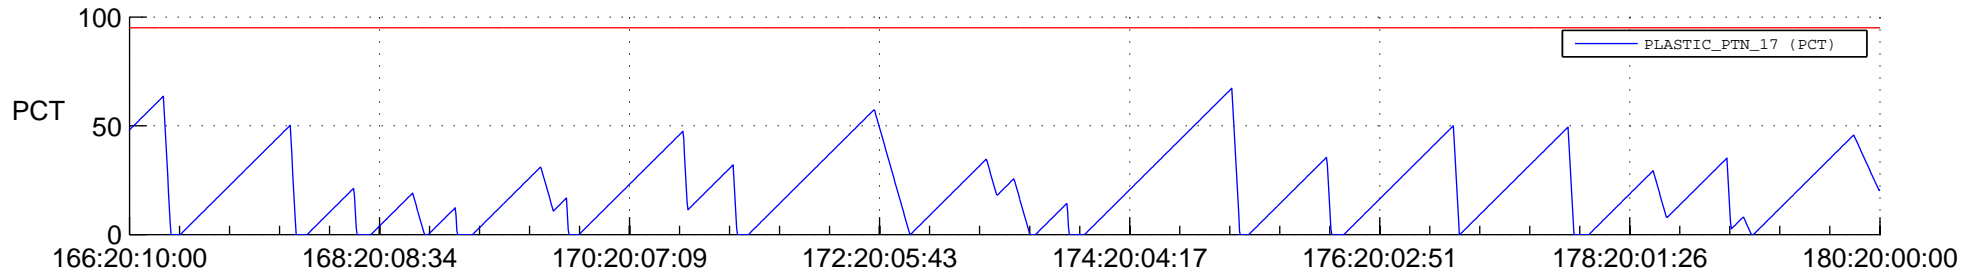

STEREO AHEAD SSR PCT Full Prediction

SWAVES_Percent_Full_Prediction

IMPACT_Percent_Full_Prediction

PLASTIC_Percent_Full_Prediction

Spacecraft_DownLink_Rate