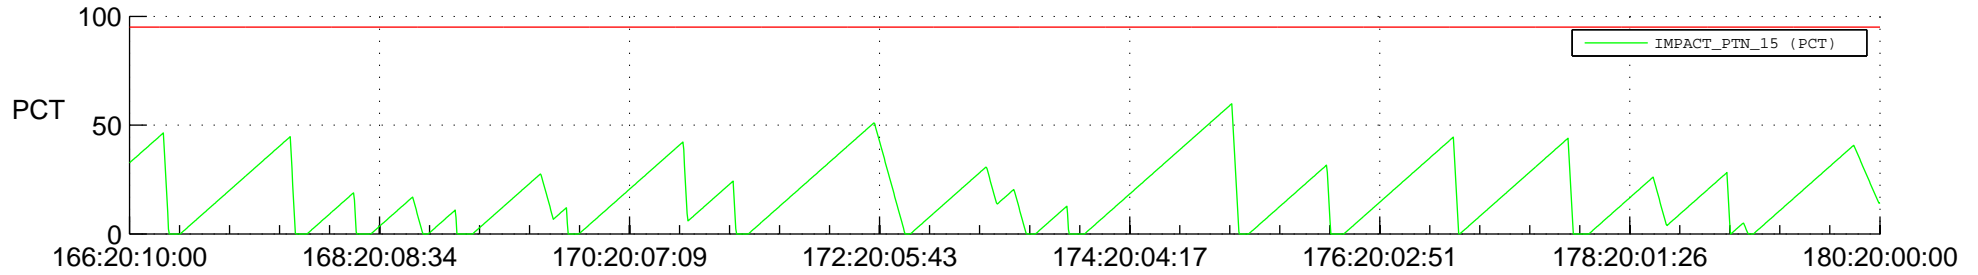

STEREO AHEAD SSR PCT Full Prediction

SWAVES_Percent_Full_Prediction

IMPACT_Percent_Full_Prediction

PLASTIC_Percent_Full_Prediction

Spacecraft_DownLink_Rate