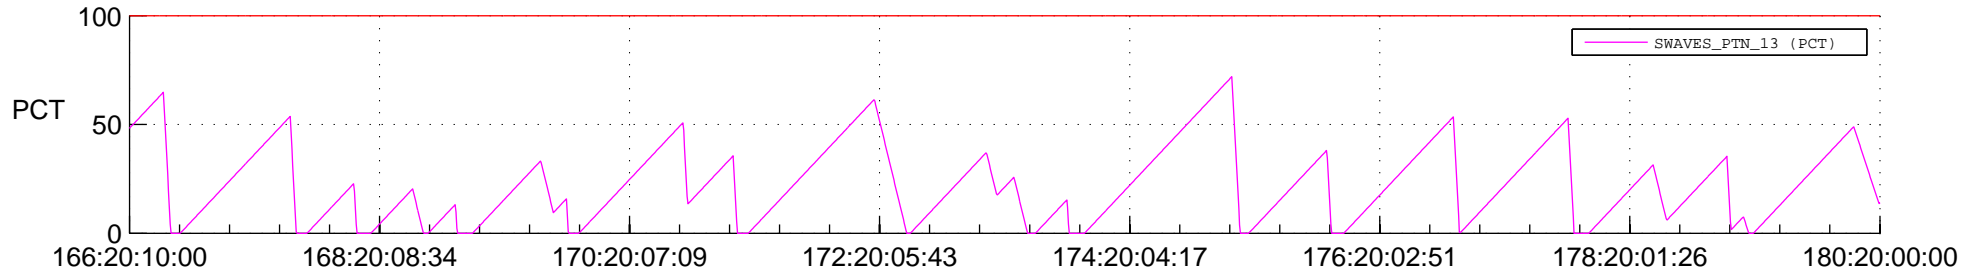

STEREO AHEAD SSR PCT Full Prediction

SWAVES_Percent_Full_Prediction

IMPACT_Percent_Full_Prediction

PLASTIC_Percent_Full_Prediction

Spacecraft_DownLink_Rate