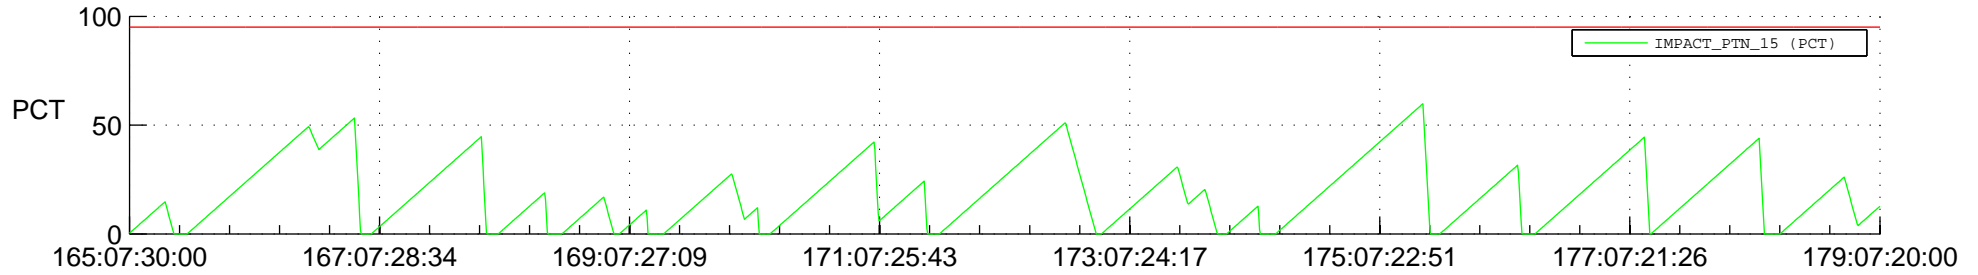

IMPACT_Percent_Full_Prediction