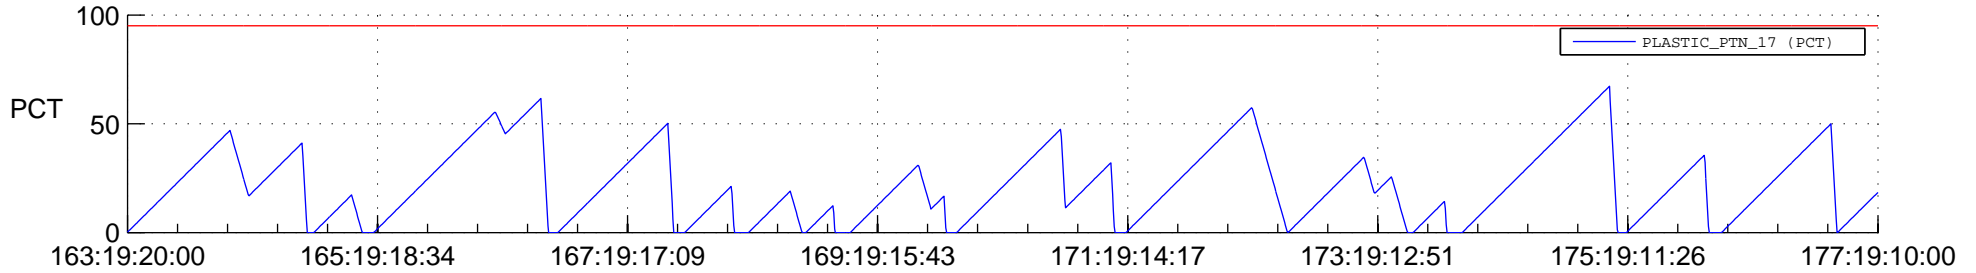

PLASTIC_Percent_Full_Prediction