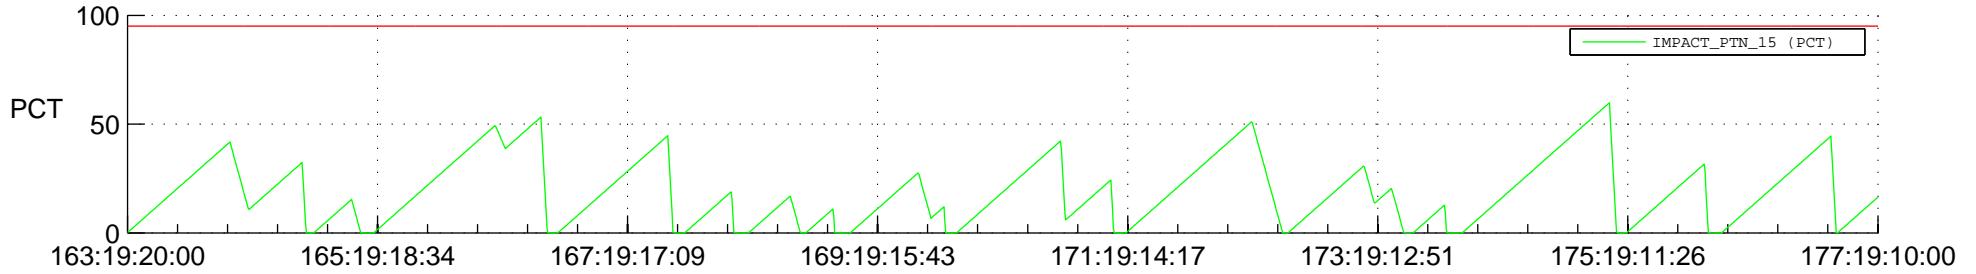

IMPACT_Percent_Full_Prediction