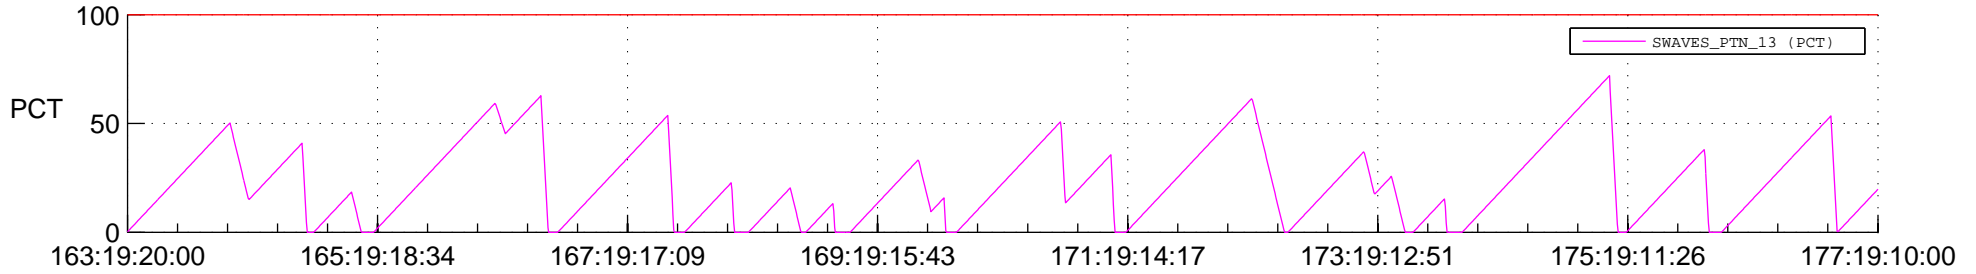

# STEREO AHEAD SSR PCT Full Prediction

## SWAVES\_Percent\_Full\_Prediction