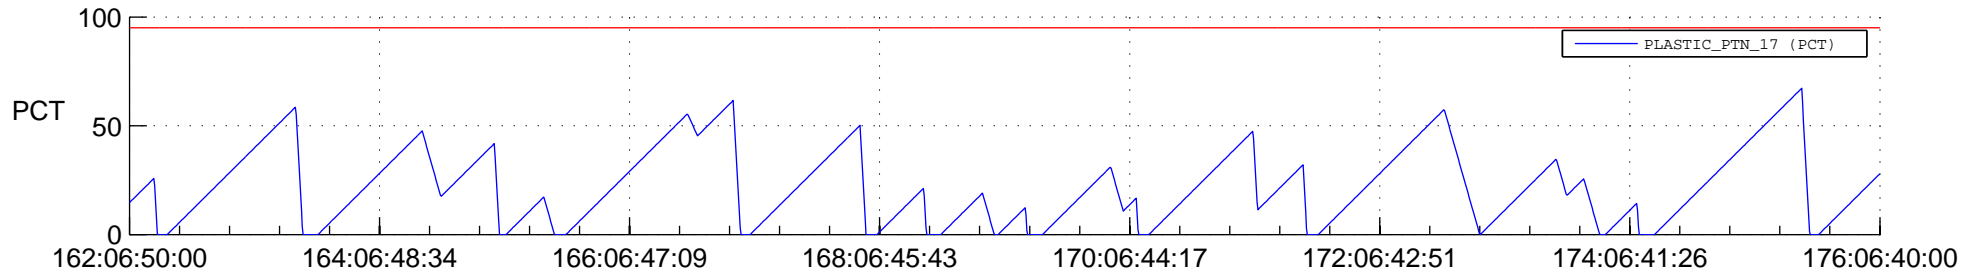

STEREO AHEAD SSR PCT Full Prediction

SWAVES_Percent_Full_Prediction

IMPACT_Percent_Full_Prediction

PLASTIC_Percent_Full_Prediction

Spacecraft_DownLink_Rate

Ground Time (2017:162:06:50:00.000 -2017:176:06:40:00.000)