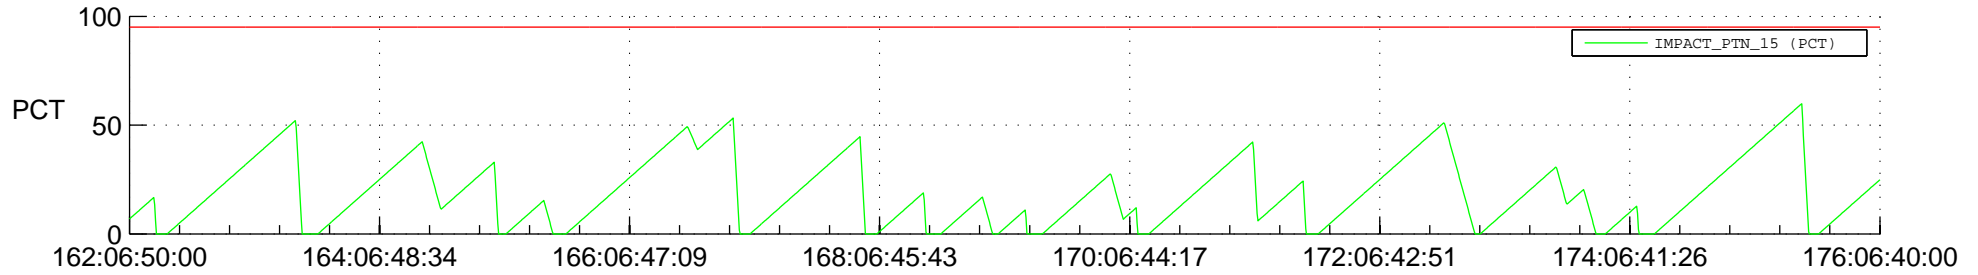

STEREO AHEAD SSR PCT Full Prediction

SWAVES_Percent_Full_Prediction

IMPACT_Percent_Full_Prediction

PLASTIC_Percent_Full_Prediction

Spacecraft_DownLink_Rate

Ground Time (2017:162:06:50:00.000 -2017:176:06:40:00.000)