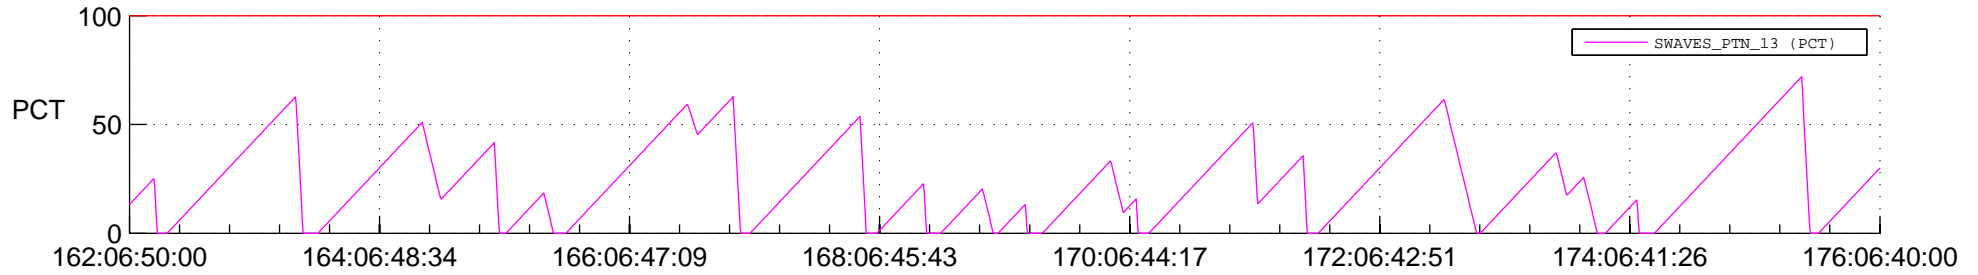

STEREO AHEAD SSR PCT Full Prediction

SWAVES_Percent_Full_Prediction

IMPACT_Percent_Full_Prediction

PLASTIC_Percent_Full_Prediction

Spacecraft_DownLink_Rate

Ground Time (2017:162:06:50:00.000 -2017:176:06:40:00.000)