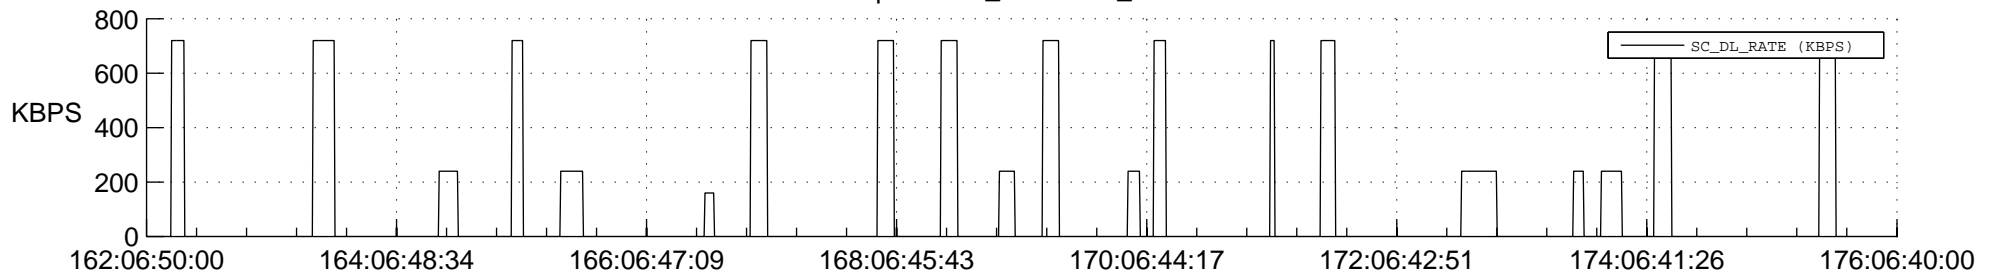

STEREO AHEAD SSR PCT Full Prediction

SWAVES_Percent_Full_Prediction

IMPACT_Percent_Full_Prediction

PLASTIC_Percent_Full_Prediction

Spacecraft_DownLink_Rate

Ground Time (2017:162:06:50:00.000 -2017:176:06:40:00.000)