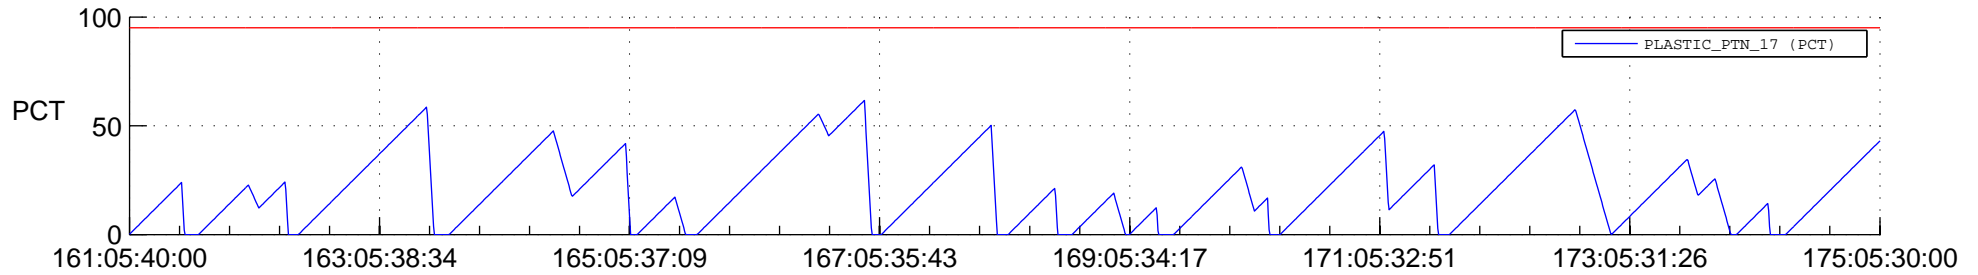

## SWAVES\_Percent\_Full\_Prediction

## Spacecraft\_DownLink\_Rate

Ground Time (2017:161:05:40:00.000 -2017:175:05:30:00.000)