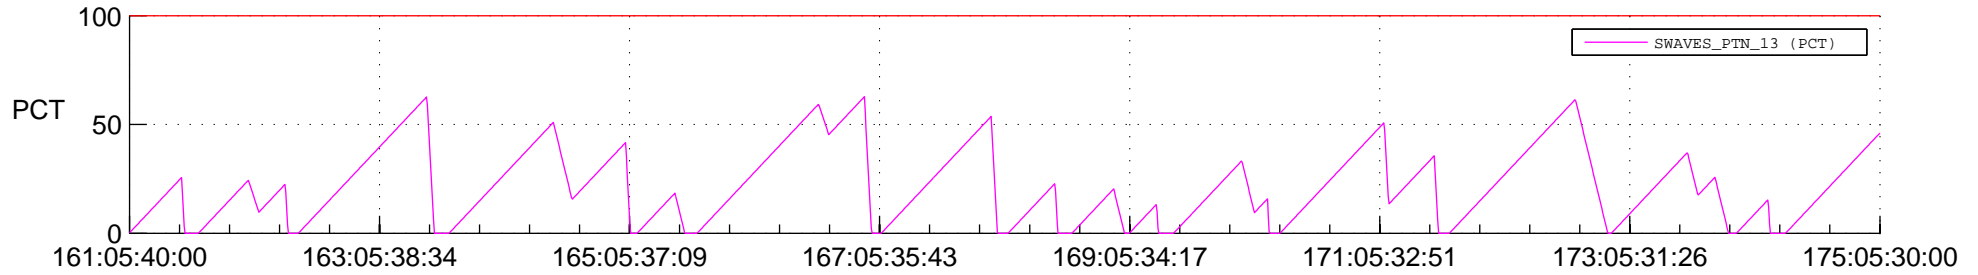

## SWAVES\_Percent\_Full\_Prediction

## Spacecraft\_DownLink\_Rate

Ground Time (2017:161:05:40:00.000 -2017:175:05:30:00.000)