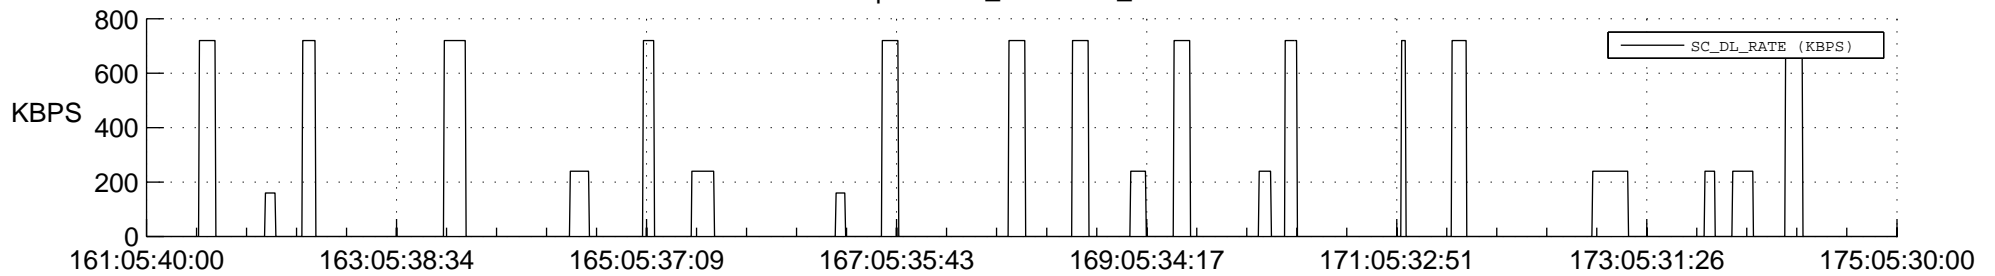

## Spacecraft\_DownLink\_Rate

Ground Time (2017:161:05:40:00.000 -2017:175:05:30:00.000)