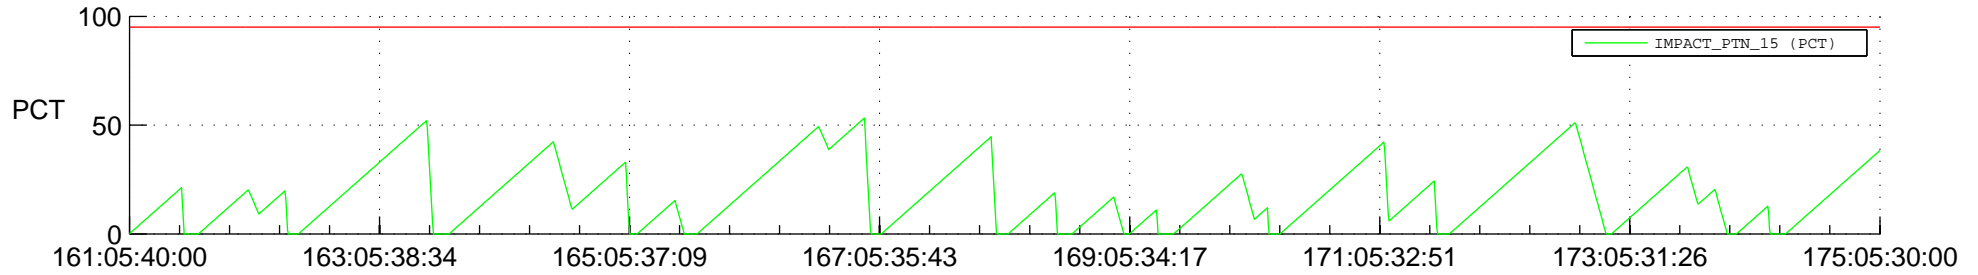

IMPACT_Percent_Full_Prediction