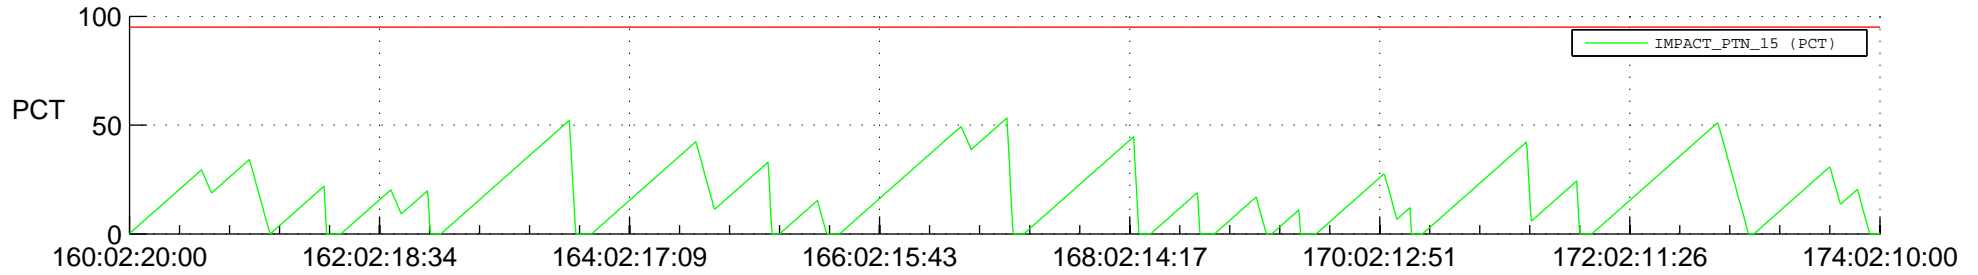

STEREO AHEAD SSR PCT Full Prediction

SWAVES_Percent_Full_Prediction

IMPACT_Percent_Full_Prediction

PLASTIC_Percent_Full_Prediction

Spacecraft_DownLink_Rate