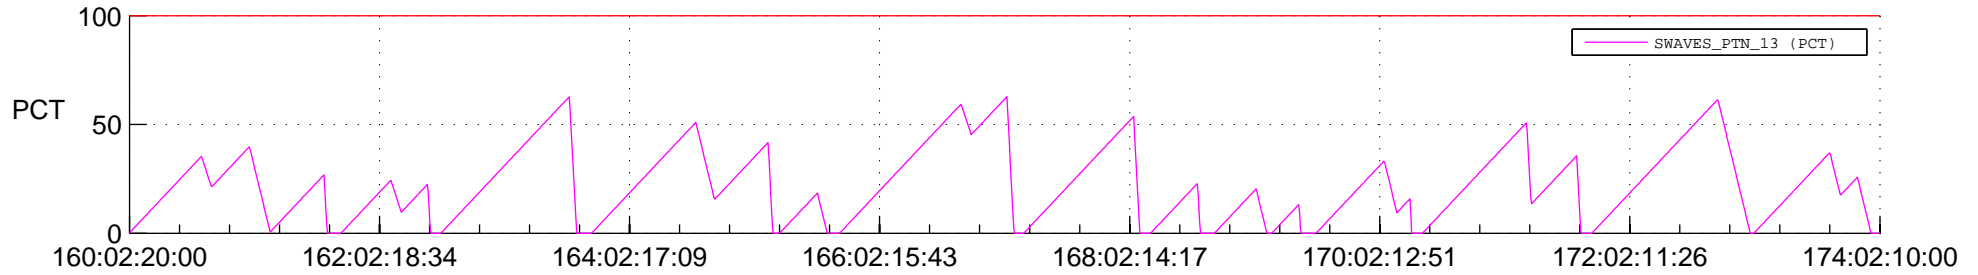

STEREO AHEAD SSR PCT Full Prediction

SWAVES_Percent_Full_Prediction

IMPACT_Percent_Full_Prediction

PLASTIC_Percent_Full_Prediction

Spacecraft_DownLink_Rate