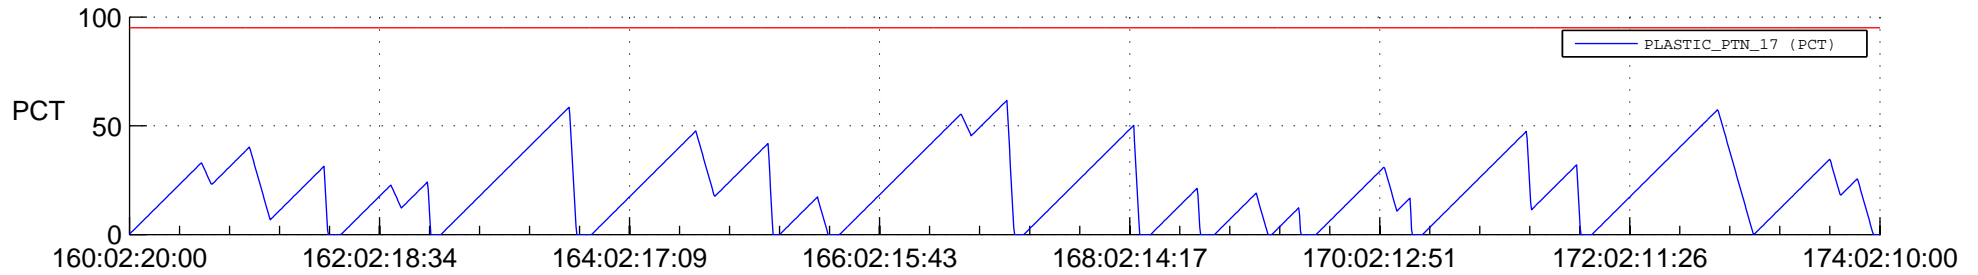

STEREO AHEAD SSR PCT Full Prediction

SWAVES_Percent_Full_Prediction

IMPACT_Percent_Full_Prediction

PLASTIC_Percent_Full_Prediction

Spacecraft_DownLink_Rate