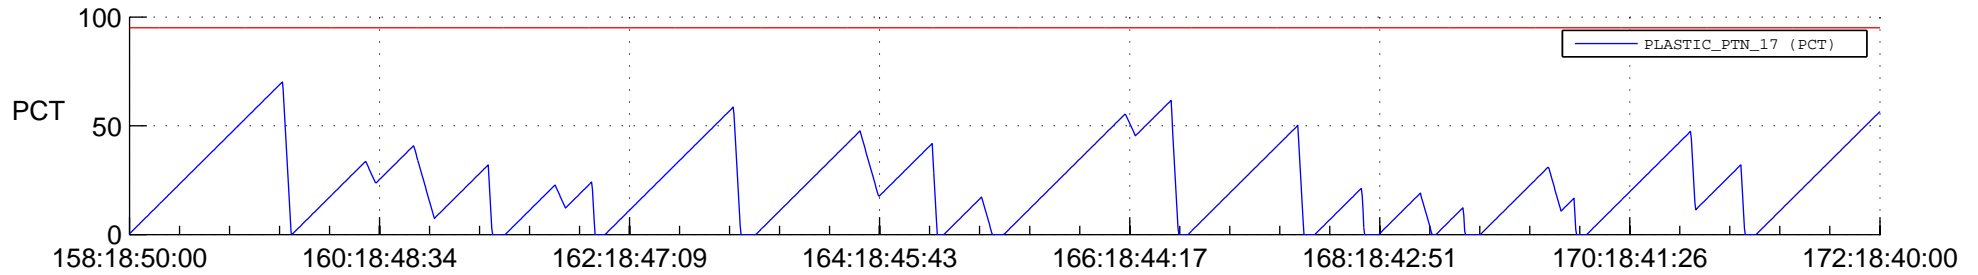

STEREO AHEAD SSR PCT Full Prediction

SWAVES_Percent_Full_Prediction

IMPACT_Percent_Full_Prediction

PLASTIC_Percent_Full_Prediction

Spacecraft_DownLink_Rate