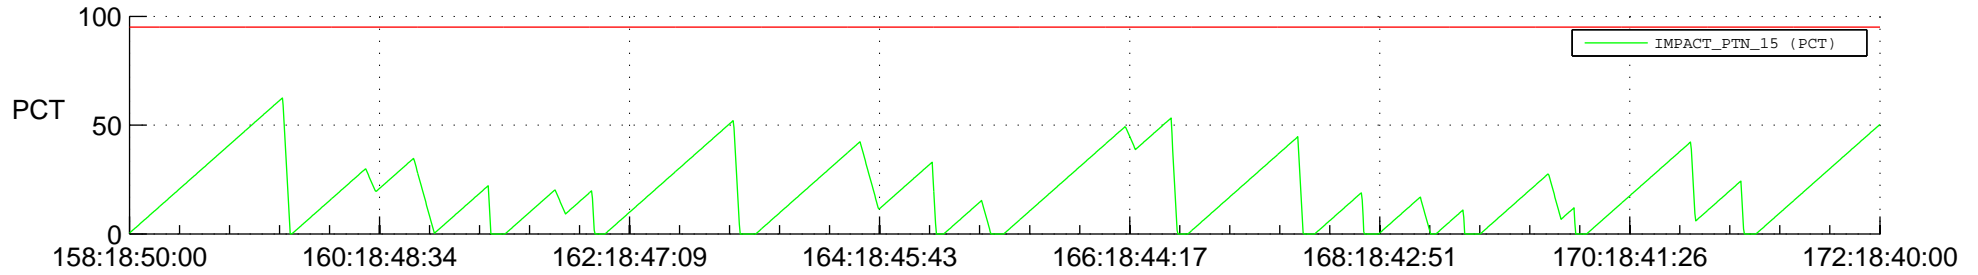

STEREO AHEAD SSR PCT Full Prediction

SWAVES_Percent_Full_Prediction

IMPACT_Percent_Full_Prediction

PLASTIC_Percent_Full_Prediction

Spacecraft_DownLink_Rate