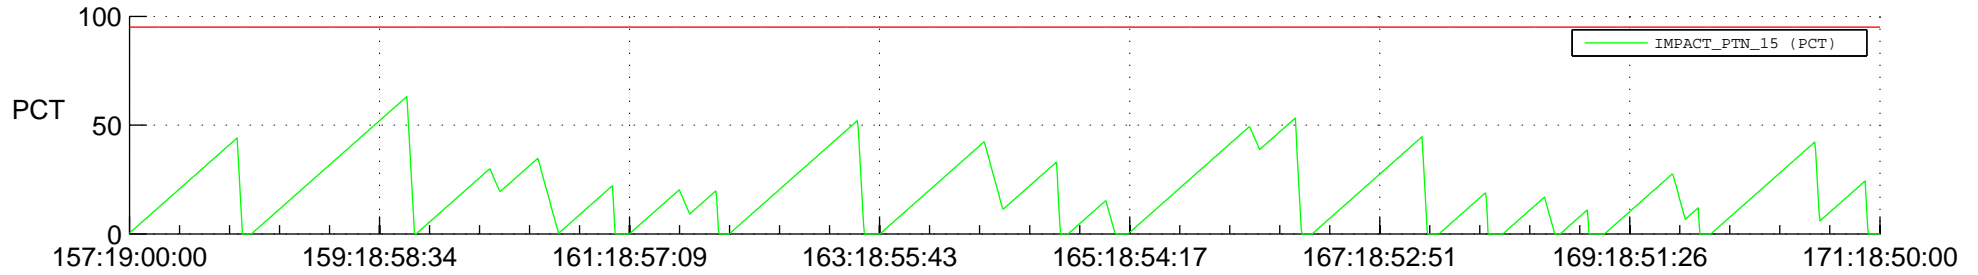

IMPACT_Percent_Full_Prediction