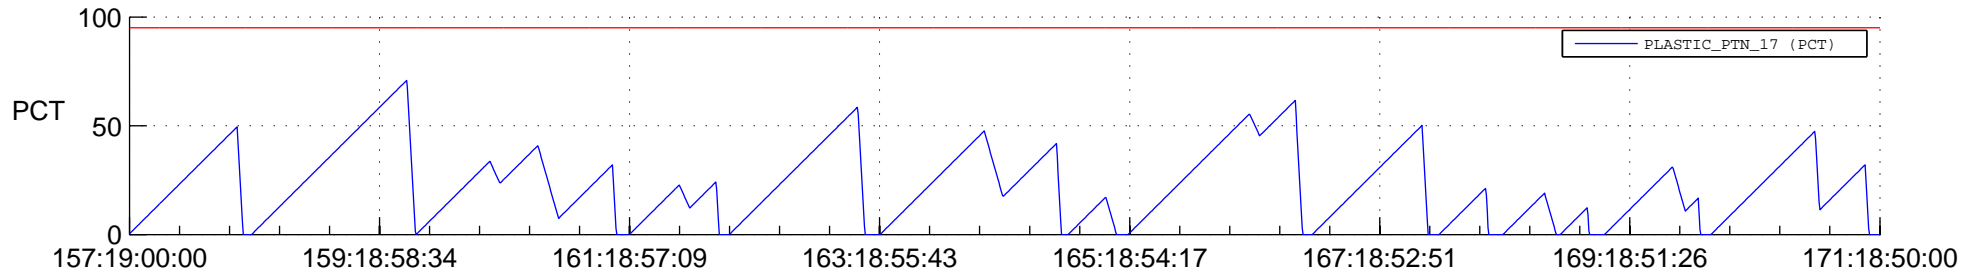

## SWAVES\_Percent\_Full\_Prediction

## Spacecraft\_DownLink\_Rate

Ground Time (2017:157:19:00:00.000 -2017:171:18:50:00.000)