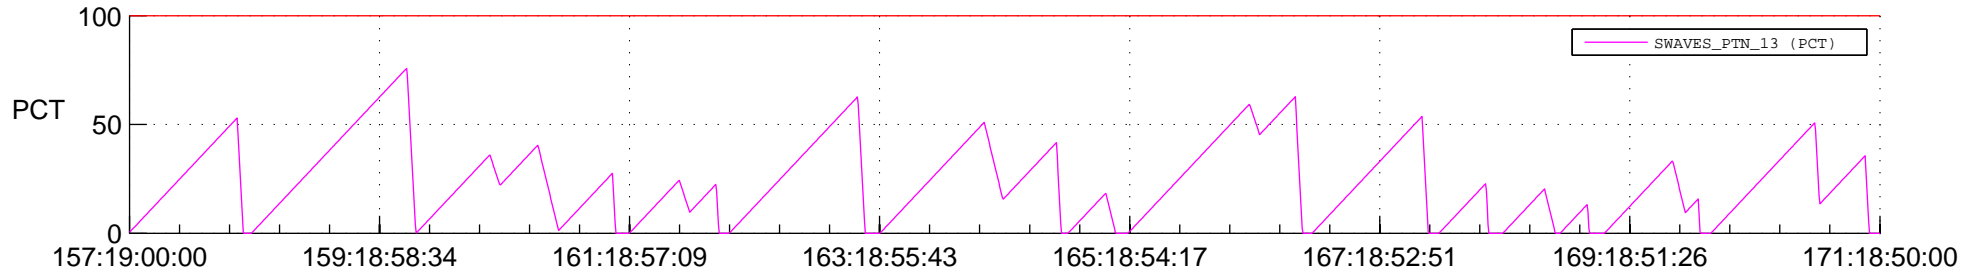

## SWAVES\_Percent\_Full\_Prediction

## Spacecraft\_DownLink\_Rate

Ground Time (2017:157:19:00:00.000 -2017:171:18:50:00.000)