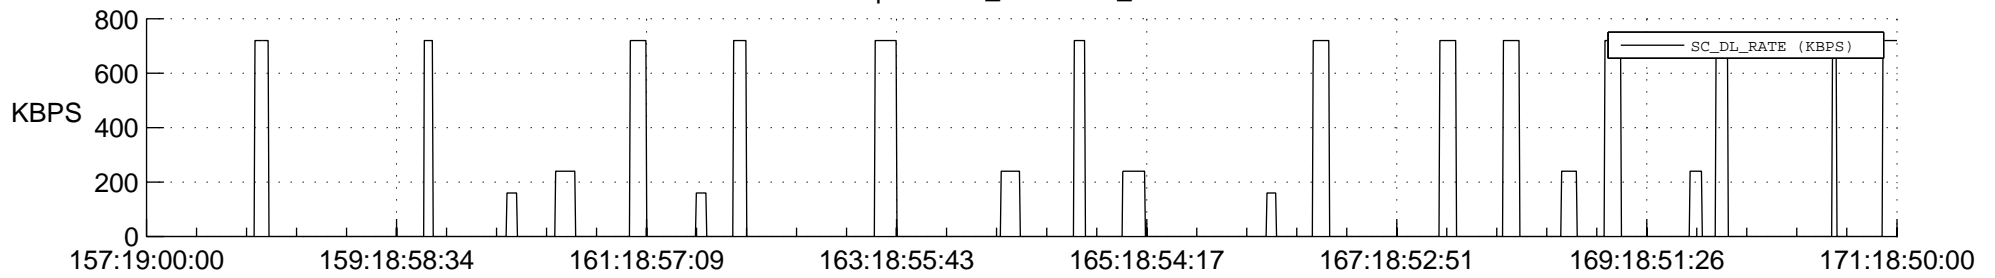

## Spacecraft\_DownLink\_Rate

Ground Time (2017:157:19:00:00.000 -2017:171:18:50:00.000)