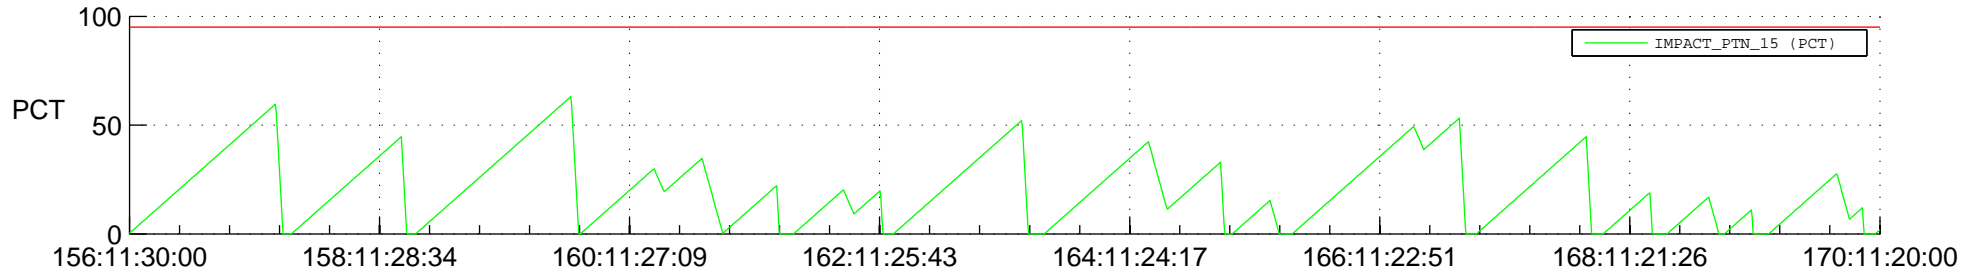

STEREO AHEAD SSR PCT Full Prediction

SWAVES_Percent_Full_Prediction

IMPACT_Percent_Full_Prediction

PLASTIC_Percent_Full_Prediction

Spacecraft_DownLink_Rate