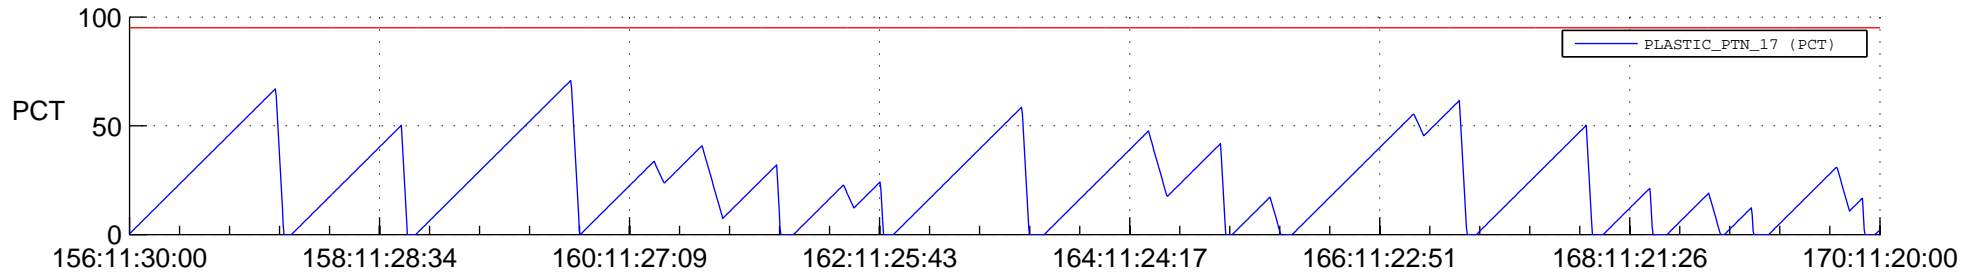

STEREO AHEAD SSR PCT Full Prediction

SWAVES_Percent_Full_Prediction

IMPACT_Percent_Full_Prediction

PLASTIC_Percent_Full_Prediction

Spacecraft_DownLink_Rate