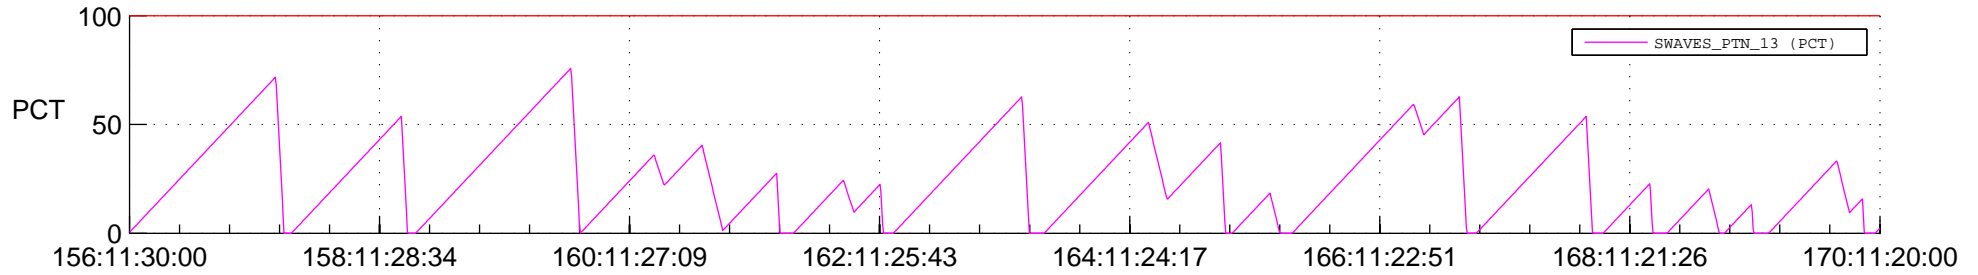

STEREO AHEAD SSR PCT Full Prediction

SWAVES_Percent_Full_Prediction

IMPACT_Percent_Full_Prediction

PLASTIC_Percent_Full_Prediction

Spacecraft_DownLink_Rate