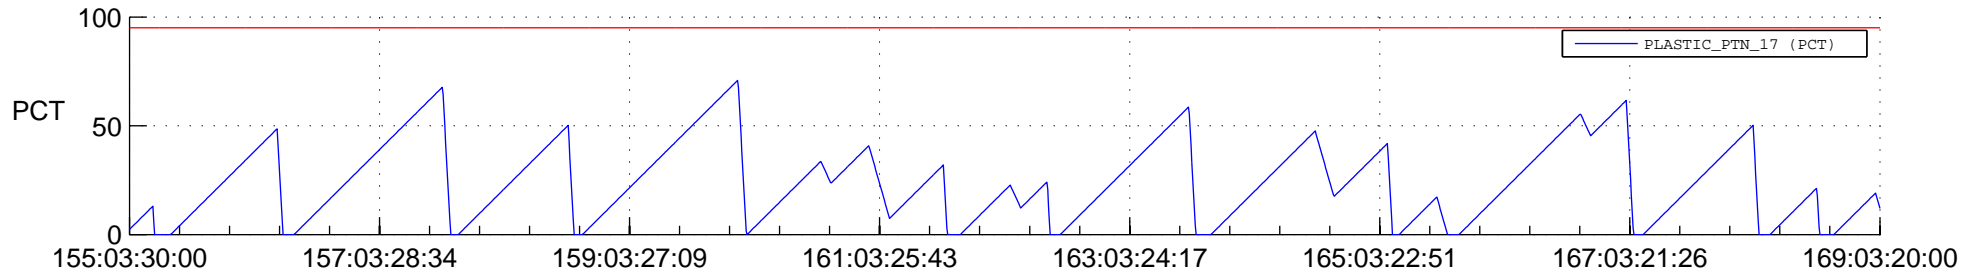

## SWAVES\_Percent\_Full\_Prediction

## Spacecraft\_DownLink\_Rate

Ground Time (2017:155:03:30:00.000 -2017:169:03:20:00.000)