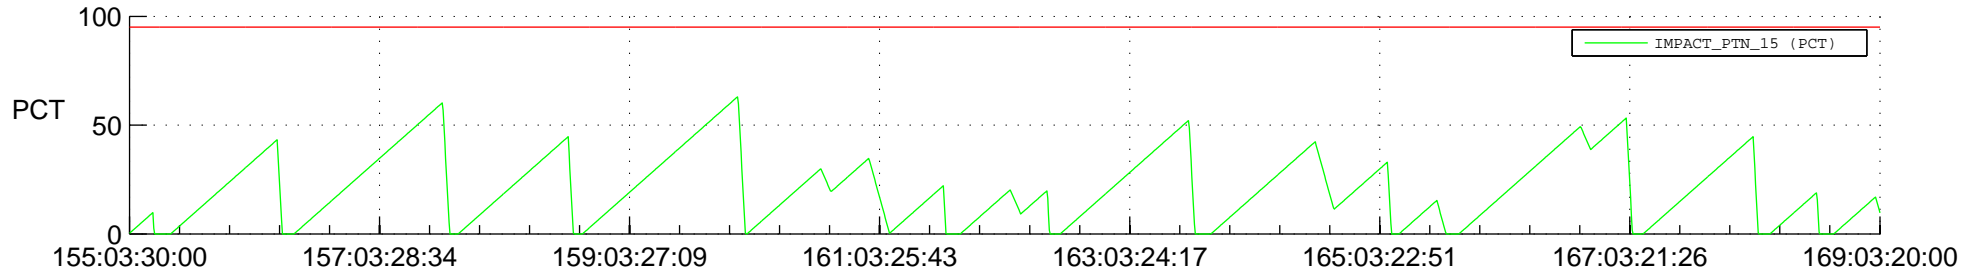

IMPACT_Percent_Full_Prediction