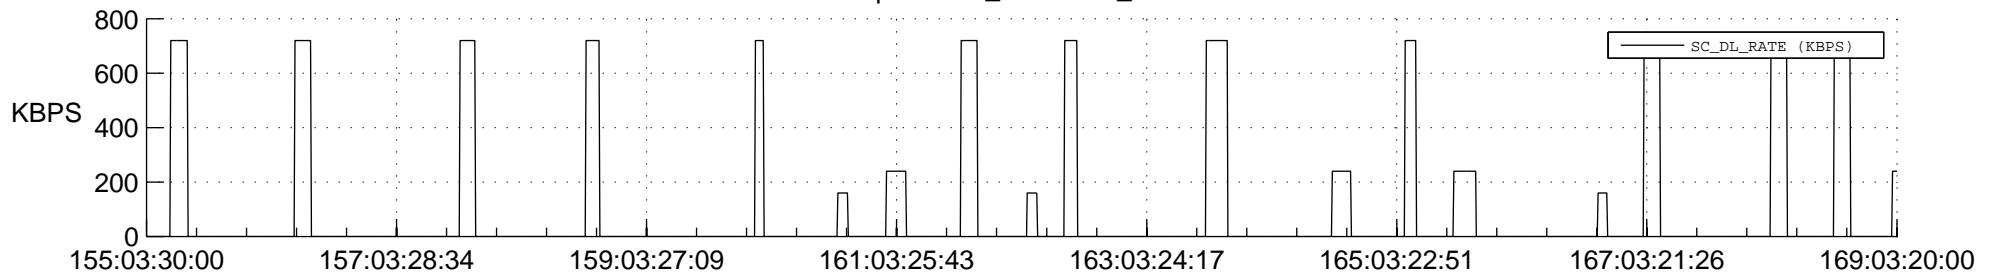

## Spacecraft\_DownLink\_Rate

Ground Time (2017:155:03:30:00.000 -2017:169:03:20:00.000)