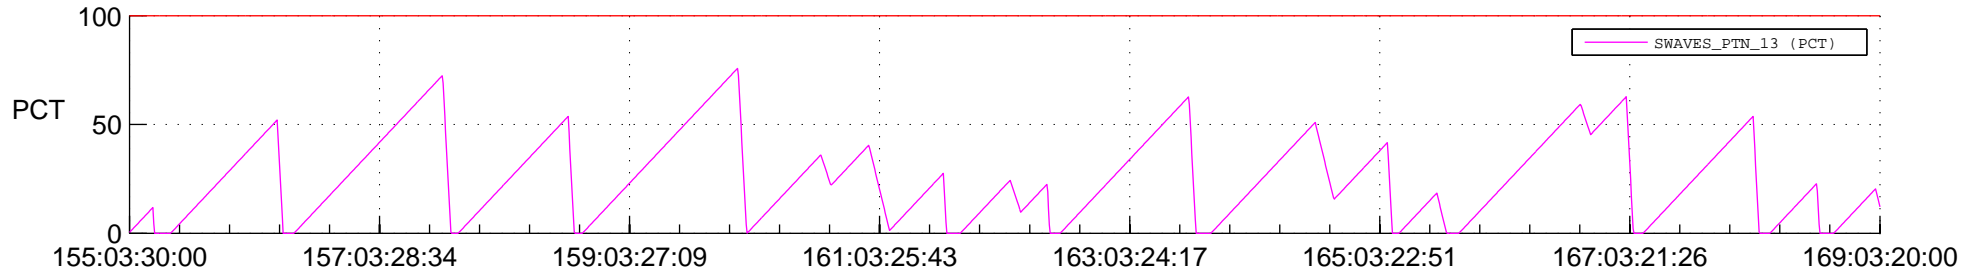

## SWAVES\_Percent\_Full\_Prediction

## Spacecraft\_DownLink\_Rate

Ground Time (2017:155:03:30:00.000 -2017:169:03:20:00.000)