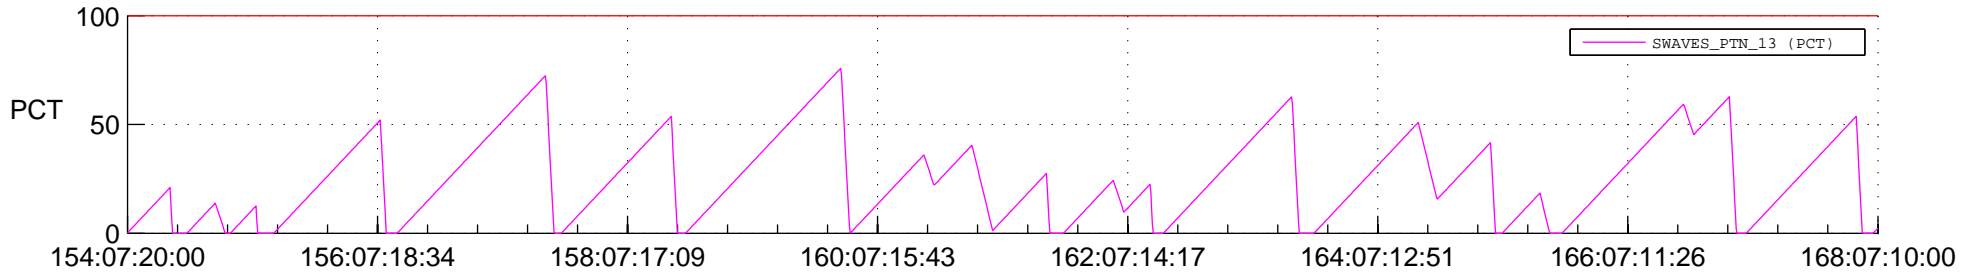

STEREO AHEAD SSR PCT Full Prediction

SWAVES_Percent_Full_Prediction

IMPACT_Percent_Full_Prediction

PLASTIC_Percent_Full_Prediction

Spacecraft_DownLink_Rate