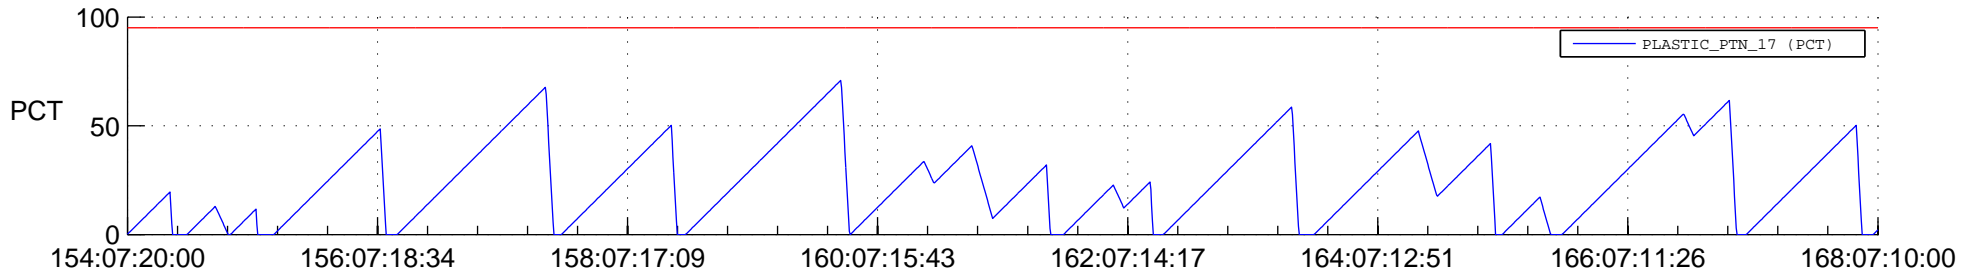

STEREO AHEAD SSR PCT Full Prediction

SWAVES_Percent_Full_Prediction

IMPACT_Percent_Full_Prediction

PLASTIC_Percent_Full_Prediction

Spacecraft_DownLink_Rate