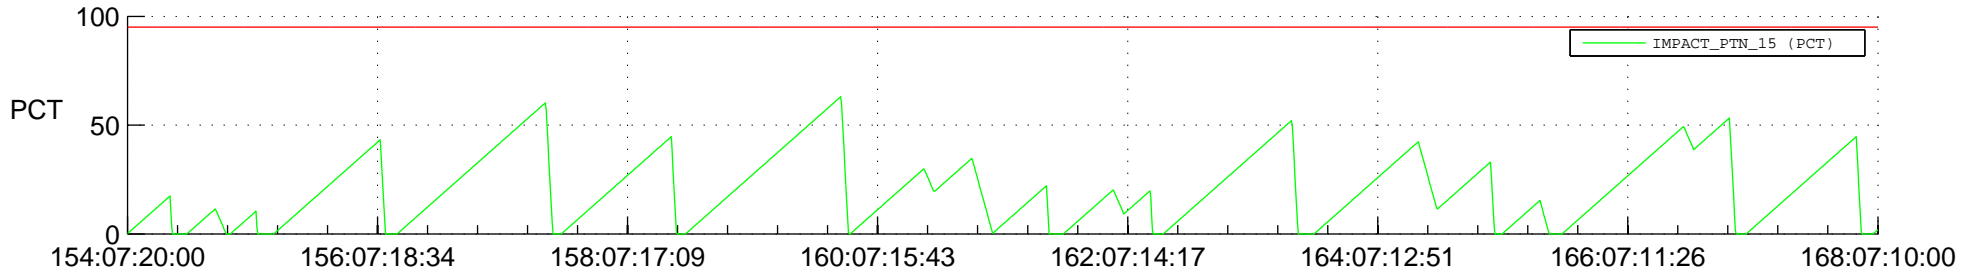

STEREO AHEAD SSR PCT Full Prediction

SWAVES_Percent_Full_Prediction

IMPACT_Percent_Full_Prediction

PLASTIC_Percent_Full_Prediction

Spacecraft_DownLink_Rate