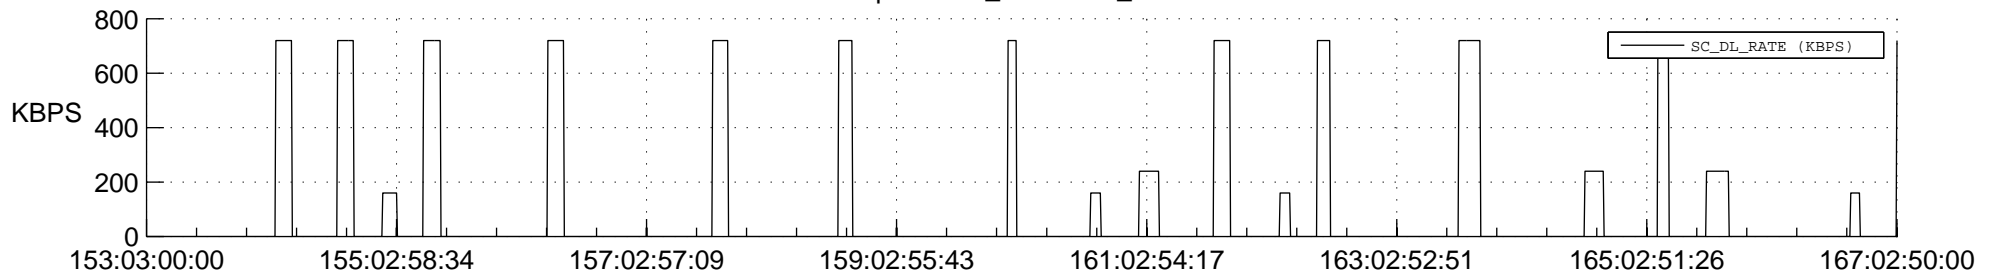

STEREO AHEAD SSR PCT Full Prediction

SWAVES_Percent_Full_Prediction

IMPACT_Percent_Full_Prediction

PLASTIC_Percent_Full_Prediction

Spacecraft_DownLink_Rate

Ground Time (2017:153:03:00:00.000 -2017:167:02:50:00.000)