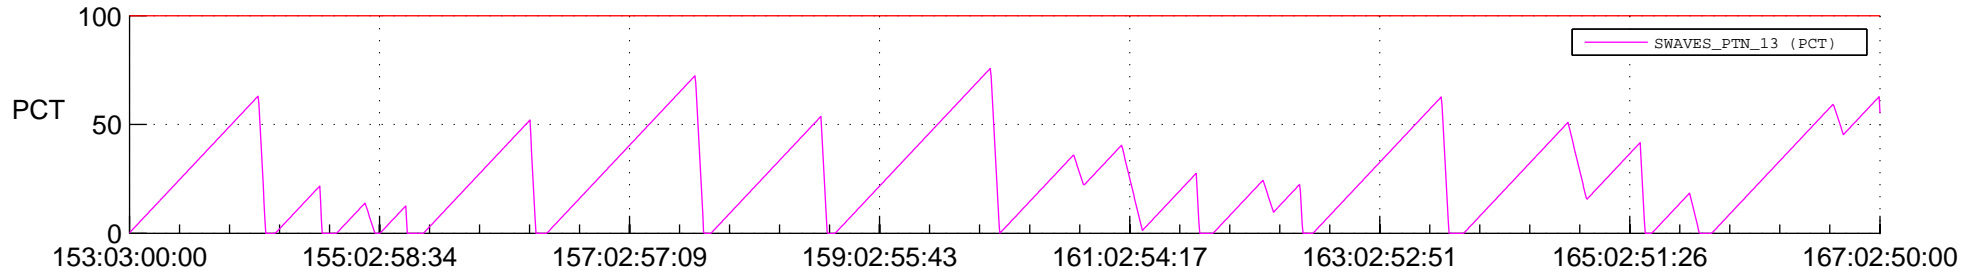

STEREO AHEAD SSR PCT Full Prediction

SWAVES_Percent_Full_Prediction

IMPACT_Percent_Full_Prediction

PLASTIC_Percent_Full_Prediction

Spacecraft_DownLink_Rate

Ground Time (2017:153:03:00:00.000 -2017:167:02:50:00.000)