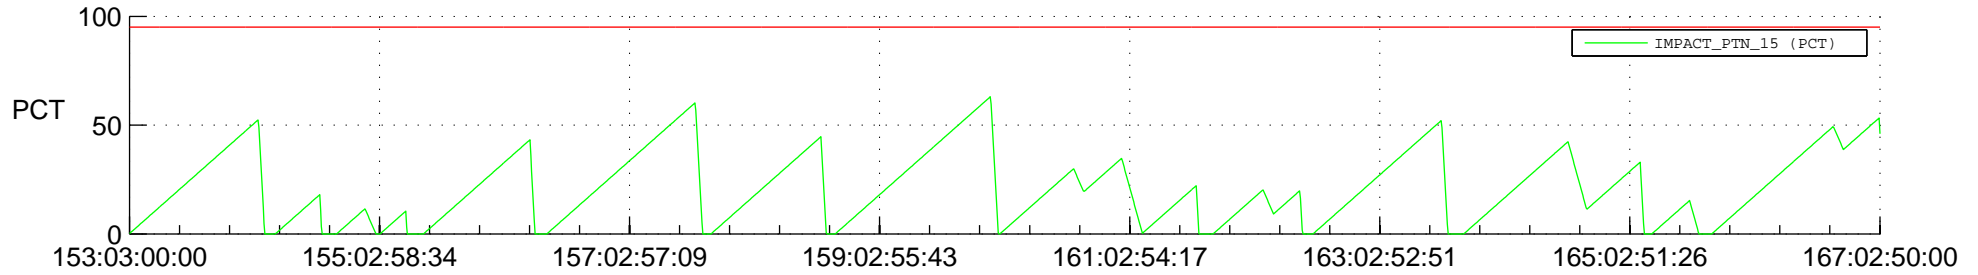

STEREO AHEAD SSR PCT Full Prediction

SWAVES_Percent_Full_Prediction

IMPACT_Percent_Full_Prediction

PLASTIC_Percent_Full_Prediction

Spacecraft_DownLink_Rate

Ground Time (2017:153:03:00:00.000 -2017:167:02:50:00.000)