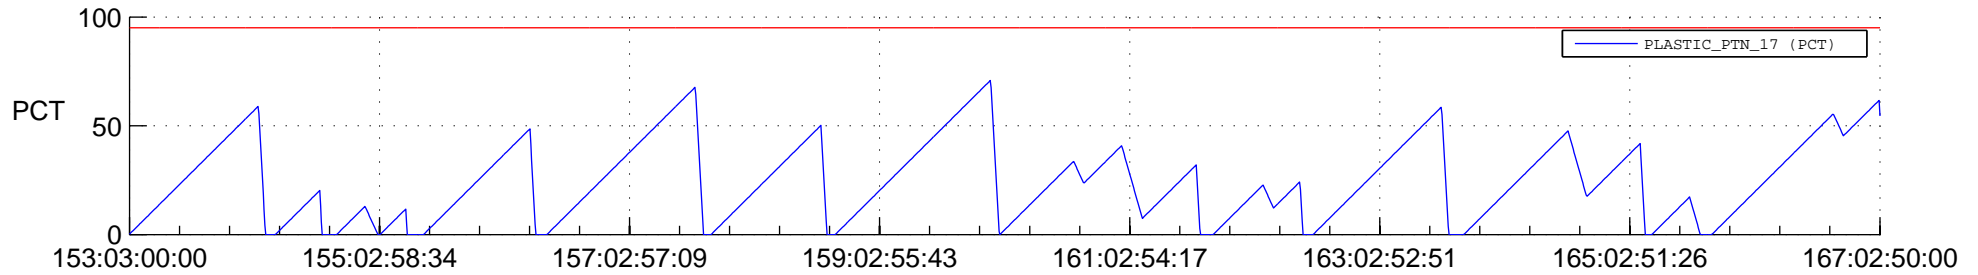

STEREO AHEAD SSR PCT Full Prediction

SWAVES_Percent_Full_Prediction

IMPACT_Percent_Full_Prediction

PLASTIC_Percent_Full_Prediction

Spacecraft_DownLink_Rate

Ground Time (2017:153:03:00:00.000 -2017:167:02:50:00.000)