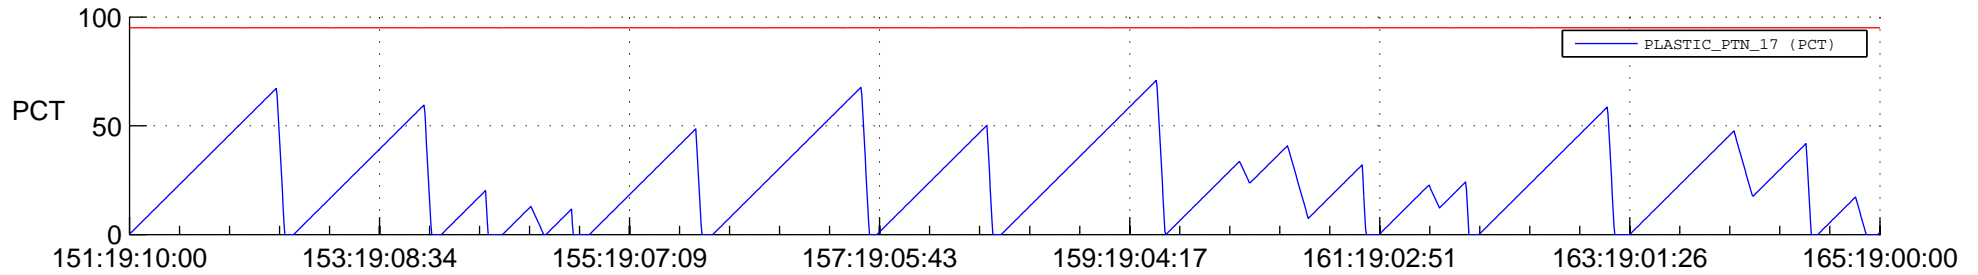

STEREO AHEAD SSR PCT Full Prediction

SWAVES_Percent_Full_Prediction

IMPACT_Percent_Full_Prediction

PLASTIC_Percent_Full_Prediction

Spacecraft_DownLink_Rate