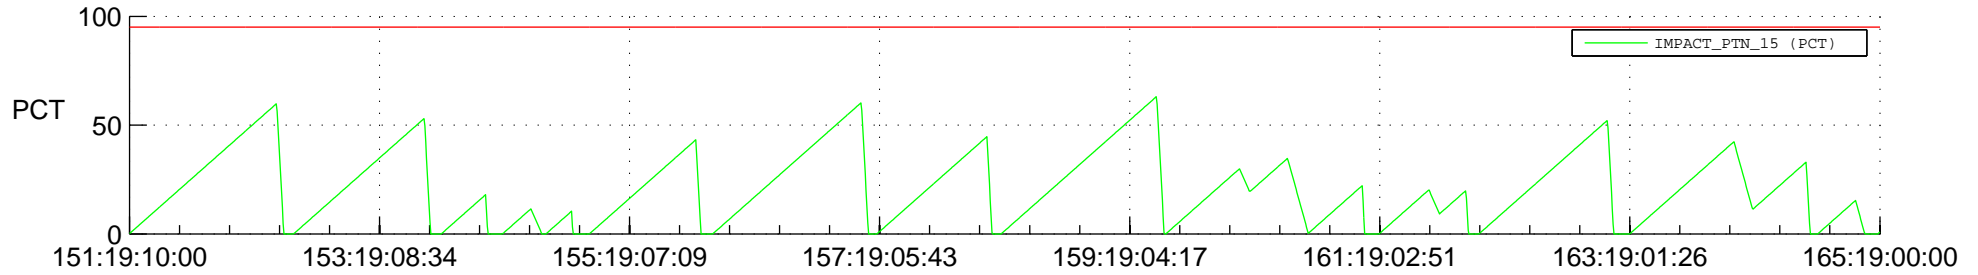

STEREO AHEAD SSR PCT Full Prediction

SWAVES_Percent_Full_Prediction

IMPACT_Percent_Full_Prediction

PLASTIC_Percent_Full_Prediction

Spacecraft_DownLink_Rate