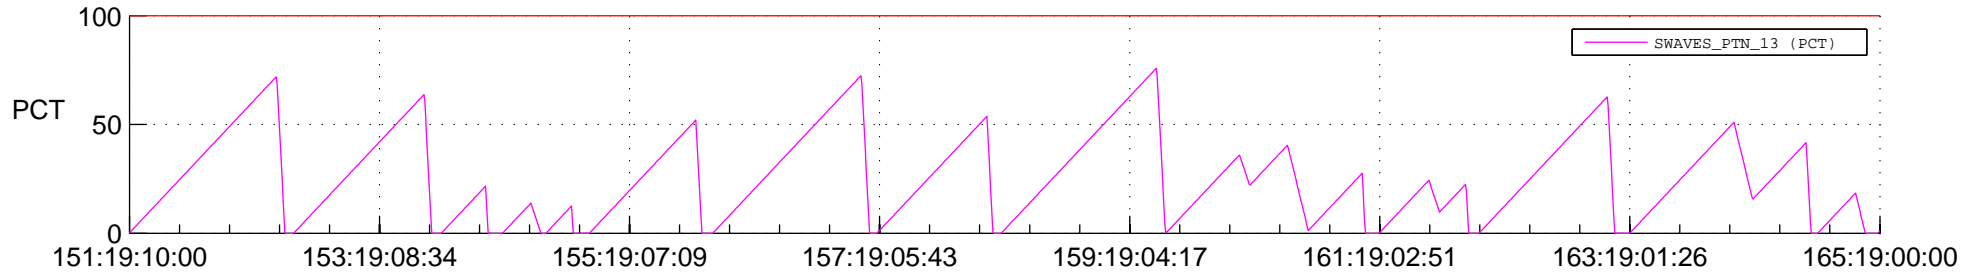

STEREO AHEAD SSR PCT Full Prediction

SWAVES_Percent_Full_Prediction

IMPACT_Percent_Full_Prediction

PLASTIC_Percent_Full_Prediction

Spacecraft_DownLink_Rate