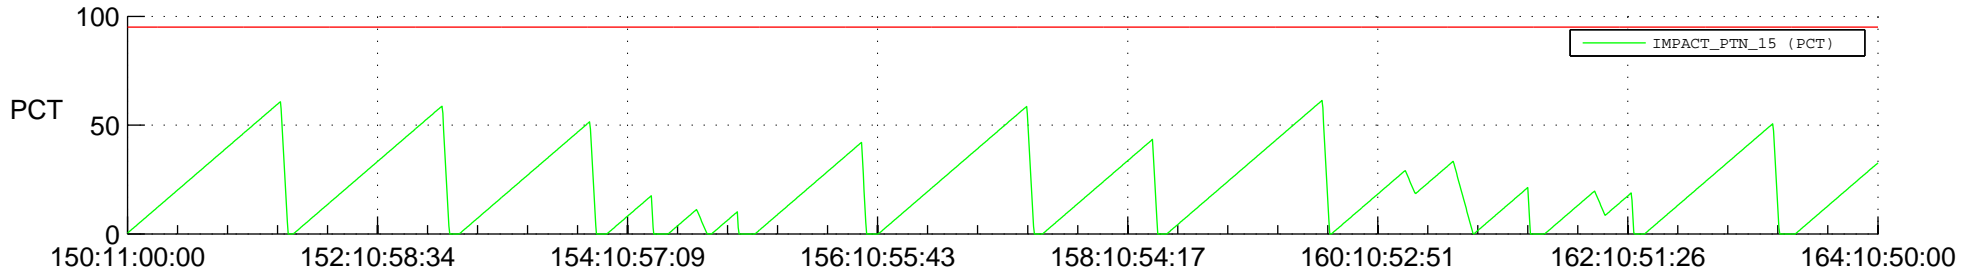

STEREO AHEAD SSR PCT Full Prediction

SWAVES_Percent_Full_Prediction

IMPACT_Percent_Full_Prediction

PLASTIC_Percent_Full_Prediction

Spacecraft_DownLink_Rate

Ground Time (2017:150:11:00:00.000 -2017:164:10:50:00.000)