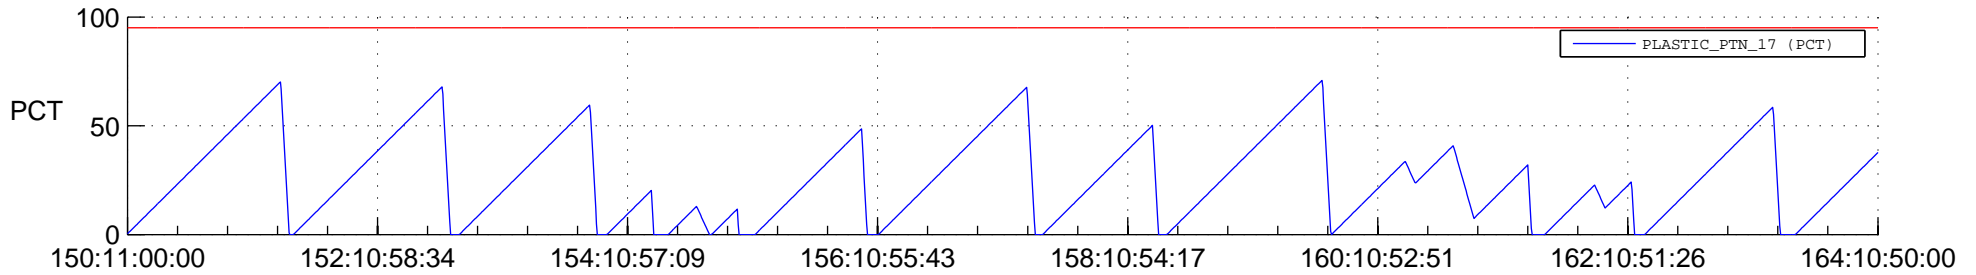

STEREO AHEAD SSR PCT Full Prediction

SWAVES_Percent_Full_Prediction

IMPACT_Percent_Full_Prediction

PLASTIC_Percent_Full_Prediction

Spacecraft_DownLink_Rate

Ground Time (2017:150:11:00:00.000 -2017:164:10:50:00.000)