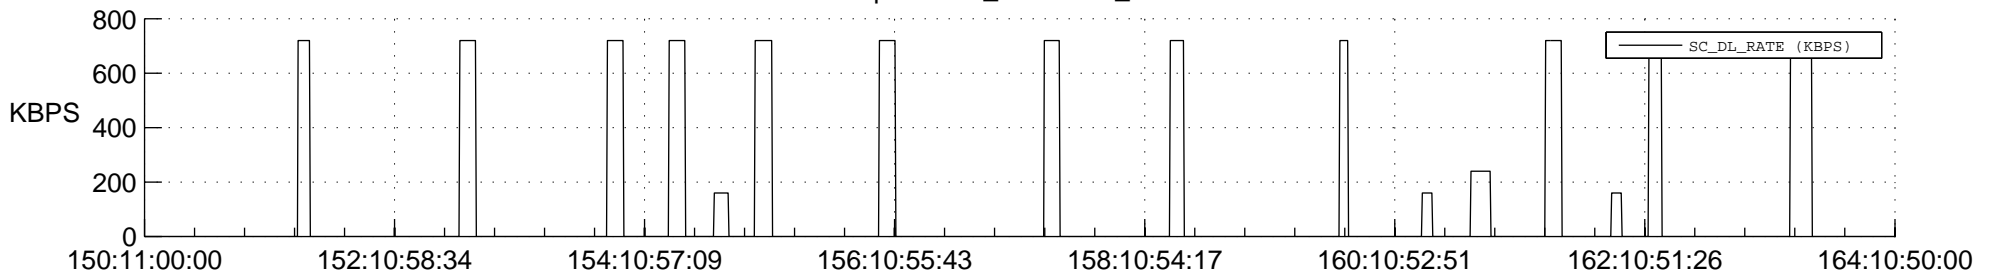

STEREO AHEAD SSR PCT Full Prediction

SWAVES_Percent_Full_Prediction

IMPACT_Percent_Full_Prediction

PLASTIC_Percent_Full_Prediction

Spacecraft_DownLink_Rate

Ground Time (2017:150:11:00:00.000 -2017:164:10:50:00.000)