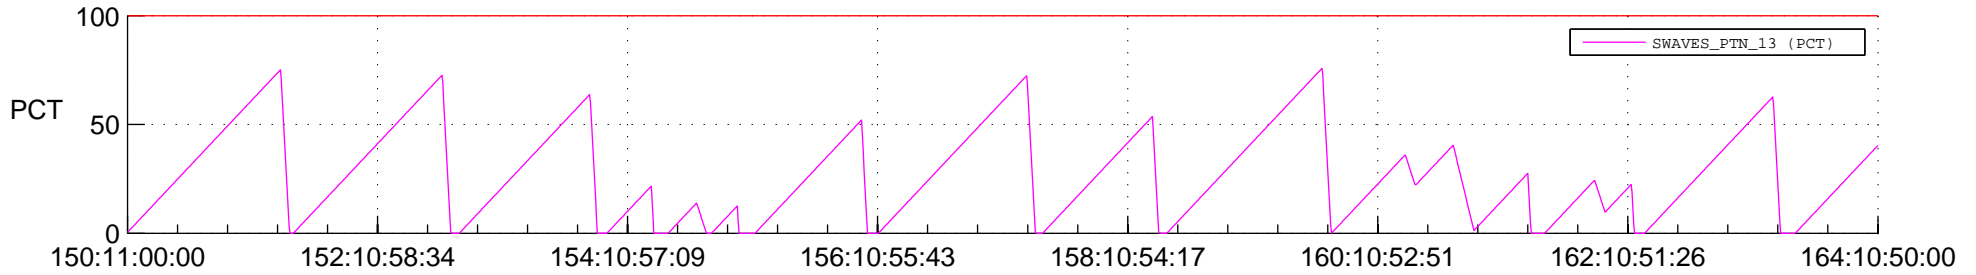

STEREO AHEAD SSR PCT Full Prediction

SWAVES_Percent_Full_Prediction

IMPACT_Percent_Full_Prediction

PLASTIC_Percent_Full_Prediction

Spacecraft_DownLink_Rate

Ground Time (2017:150:11:00:00.000 -2017:164:10:50:00.000)