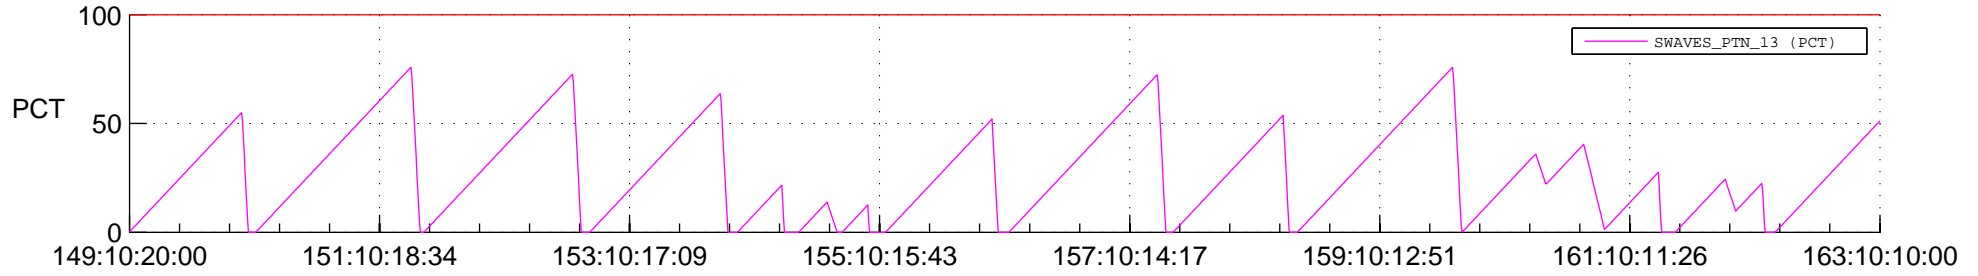

STEREO AHEAD SSR PCT Full Prediction

SWAVES_Percent_Full_Prediction

IMPACT_Percent_Full_Prediction

PLASTIC_Percent_Full_Prediction

Spacecraft_DownLink_Rate