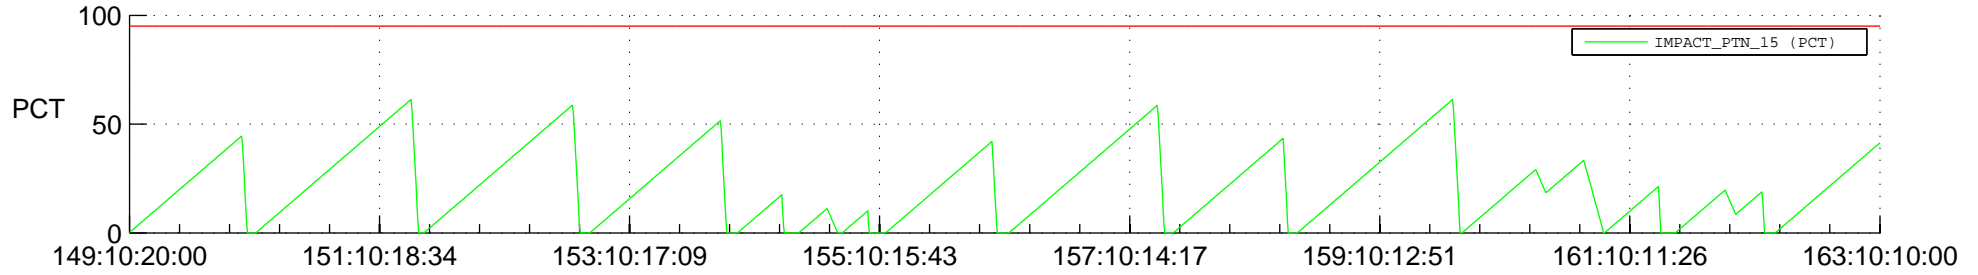

STEREO AHEAD SSR PCT Full Prediction

SWAVES_Percent_Full_Prediction

IMPACT_Percent_Full_Prediction

PLASTIC_Percent_Full_Prediction

Spacecraft_DownLink_Rate