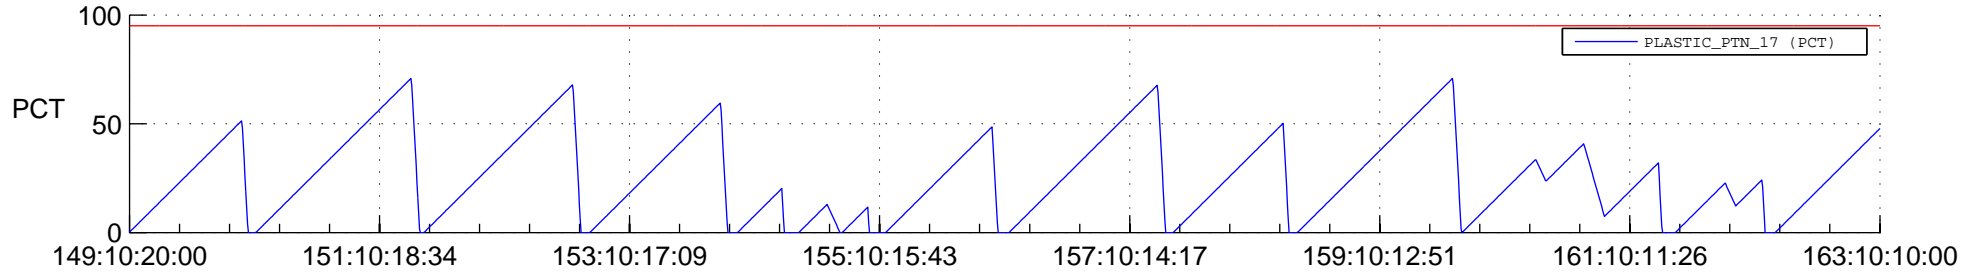

STEREO AHEAD SSR PCT Full Prediction

SWAVES_Percent_Full_Prediction

IMPACT_Percent_Full_Prediction

PLASTIC_Percent_Full_Prediction

Spacecraft_DownLink_Rate