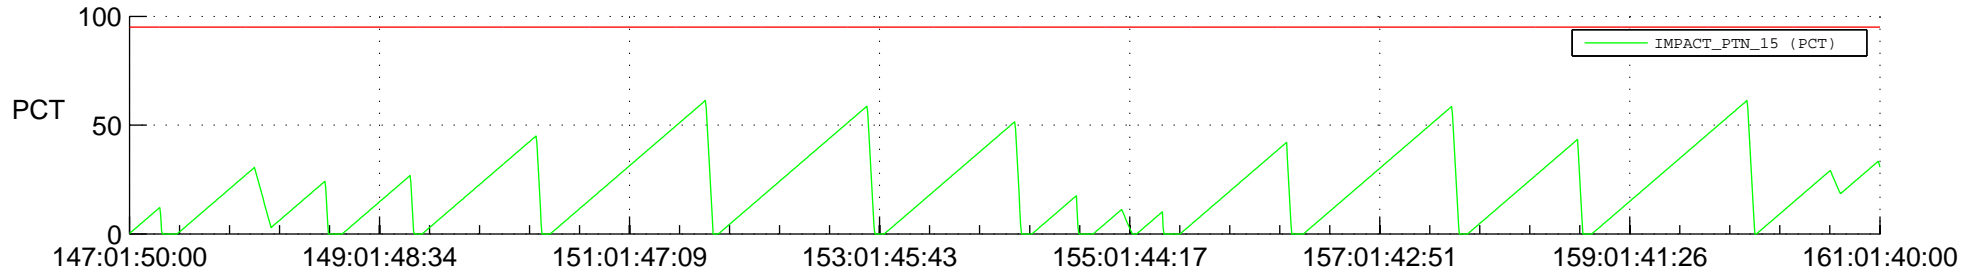

IMPACT_Percent_Full_Prediction