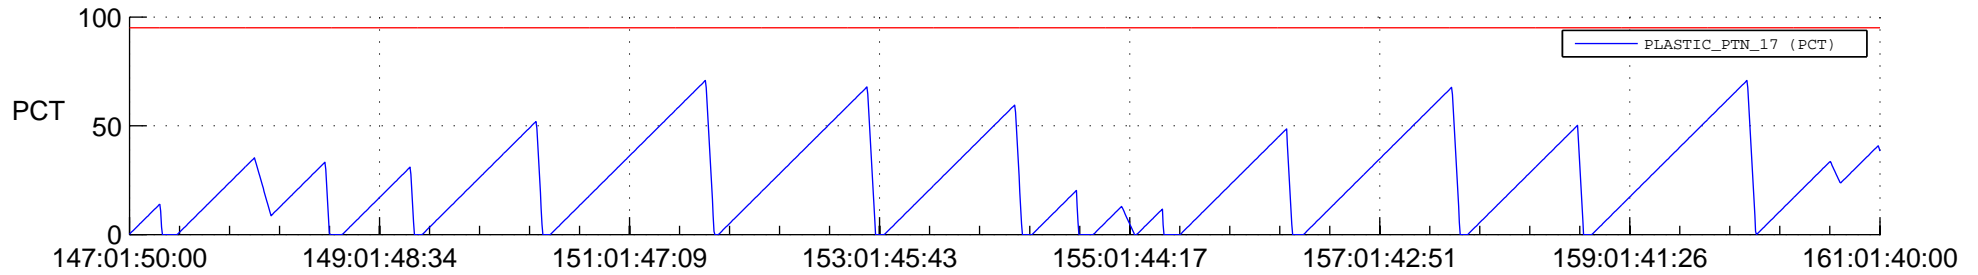

# STEREO AHEAD SSR PCT Full Prediction

## SWAVES\_Percent\_Full\_Prediction

## Spacecraft\_DownLink\_Rate

Ground Time (2017:147:01:50:00.000 -2017:161:01:40:00.000)