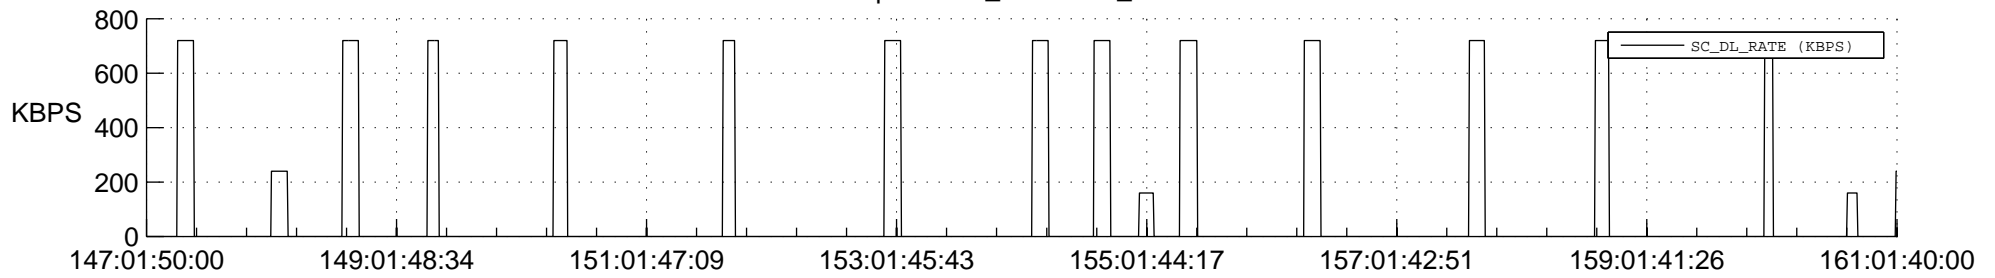

## Spacecraft\_DownLink\_Rate

Ground Time (2017:147:01:50:00.000 -2017:161:01:40:00.000)