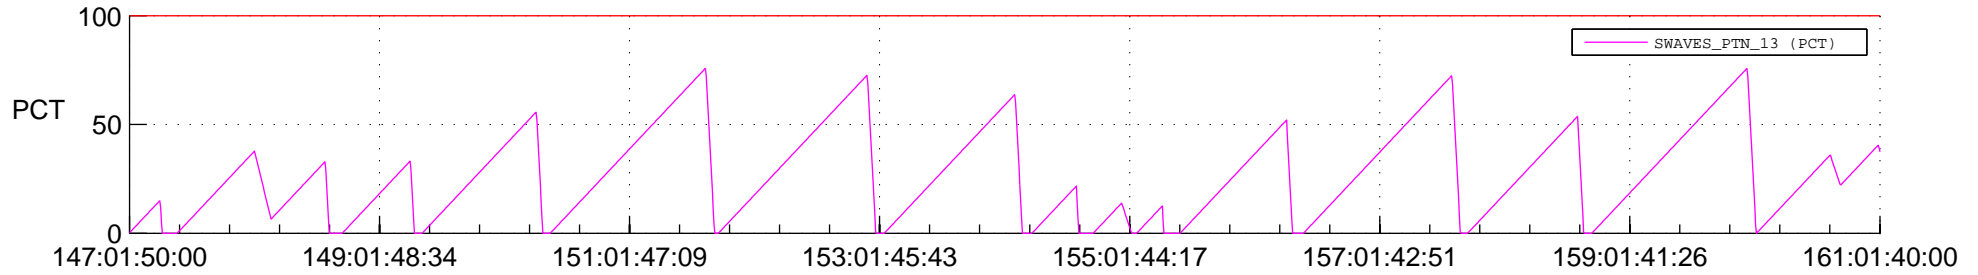

## SWAVES\_Percent\_Full\_Prediction

## Spacecraft\_DownLink\_Rate

Ground Time (2017:147:01:50:00.000 -2017:161:01:40:00.000)