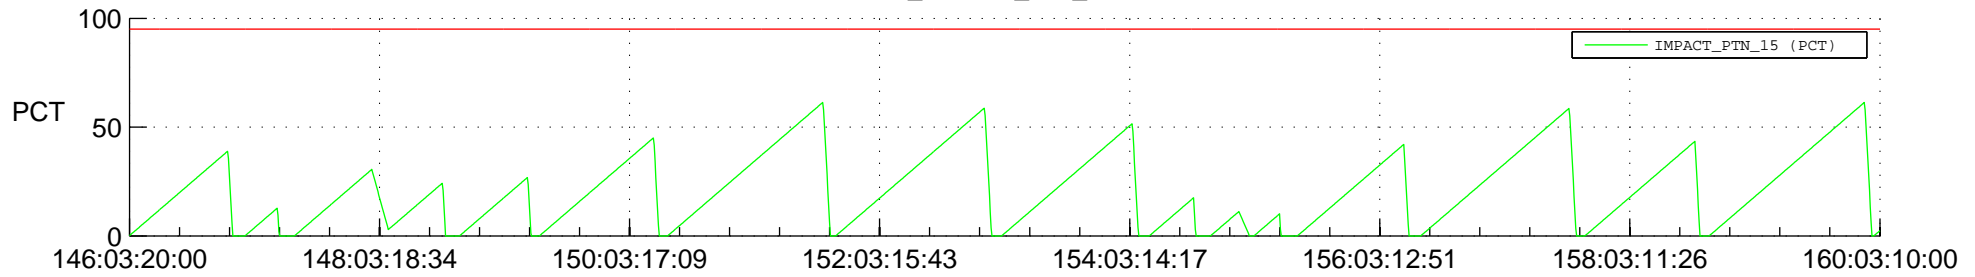

STEREO AHEAD SSR PCT Full Prediction

SWAVES_Percent_Full_Prediction

IMPACT_Percent_Full_Prediction

PLASTIC_Percent_Full_Prediction

Spacecraft_DownLink_Rate