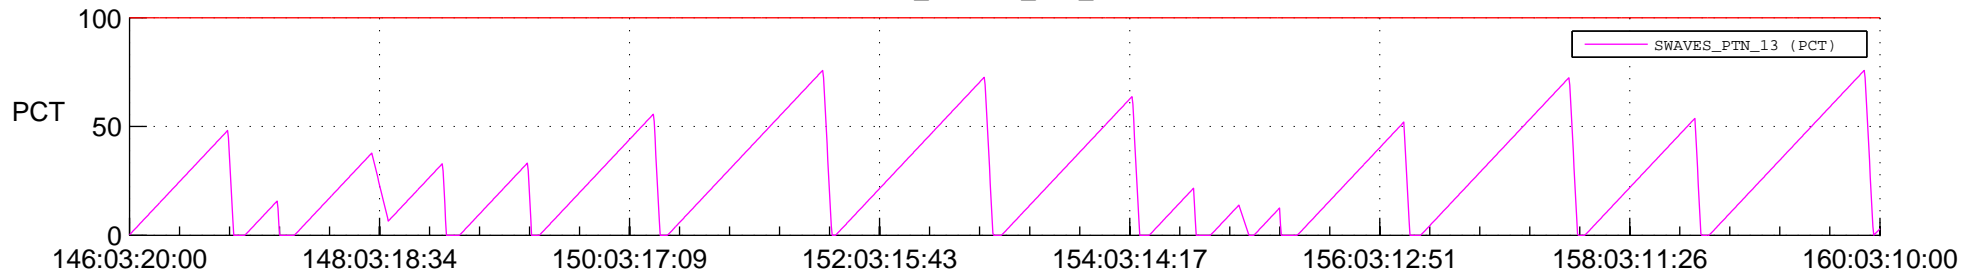

STEREO AHEAD SSR PCT Full Prediction

SWAVES_Percent_Full_Prediction

IMPACT_Percent_Full_Prediction

PLASTIC_Percent_Full_Prediction

Spacecraft_DownLink_Rate