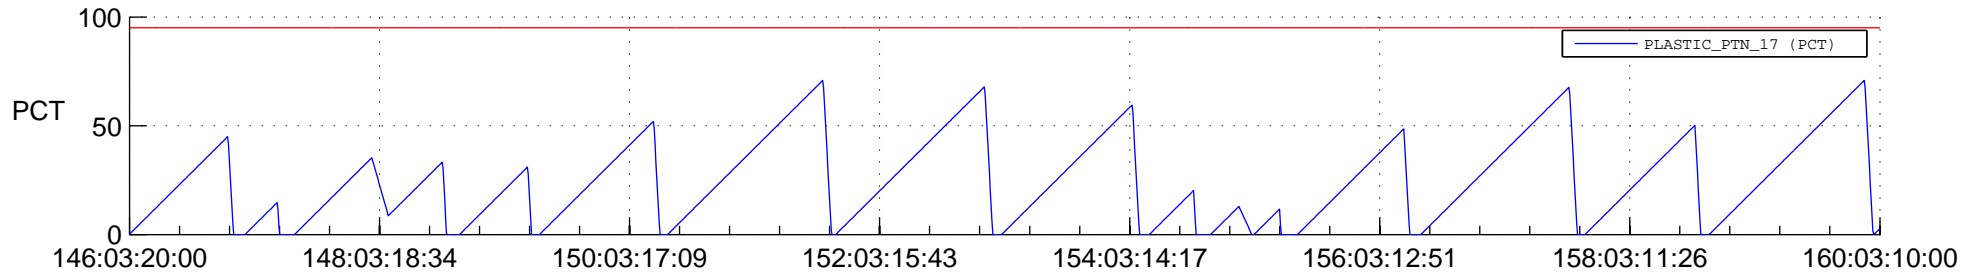

STEREO AHEAD SSR PCT Full Prediction

SWAVES_Percent_Full_Prediction

IMPACT_Percent_Full_Prediction

PLASTIC_Percent_Full_Prediction

Spacecraft_DownLink_Rate