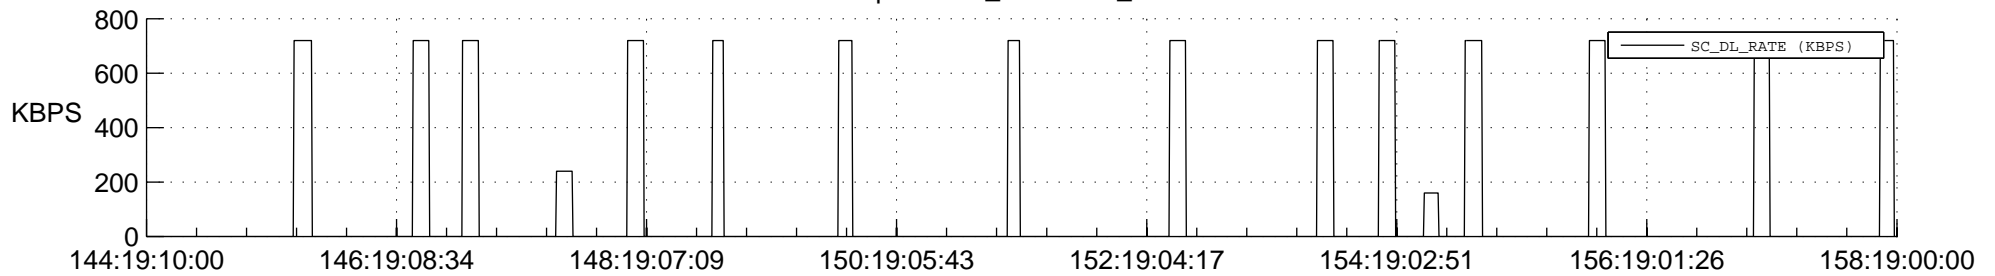

STEREO AHEAD SSR PCT Full Prediction

SWAVES_Percent_Full_Prediction

IMPACT_Percent_Full_Prediction

PLASTIC_Percent_Full_Prediction

Spacecraft_DownLink_Rate

Ground Time (2017:144:19:10:00.000 -2017:158:19:00:00.000)