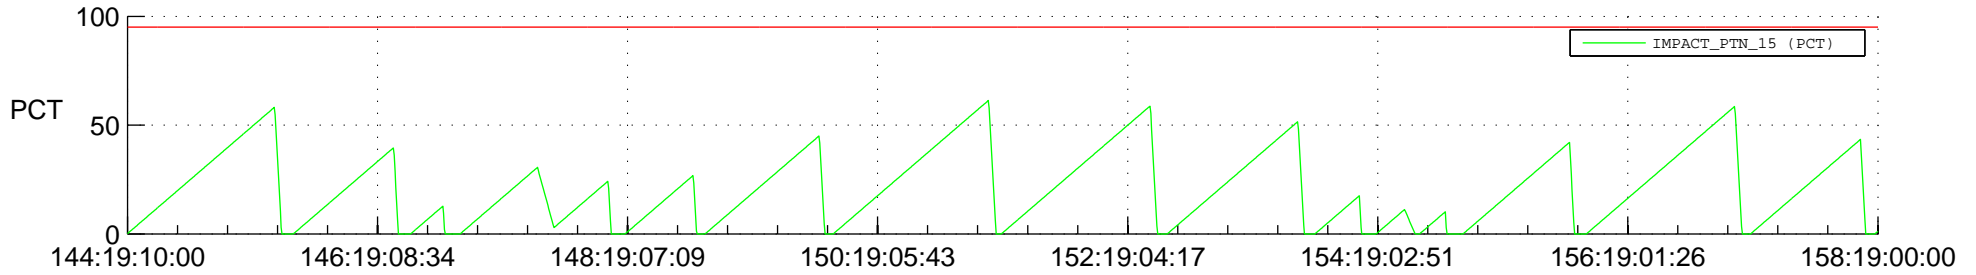

STEREO AHEAD SSR PCT Full Prediction

SWAVES_Percent_Full_Prediction

IMPACT_Percent_Full_Prediction

PLASTIC_Percent_Full_Prediction

Spacecraft_DownLink_Rate

Ground Time (2017:144:19:10:00.000 -2017:158:19:00:00.000)