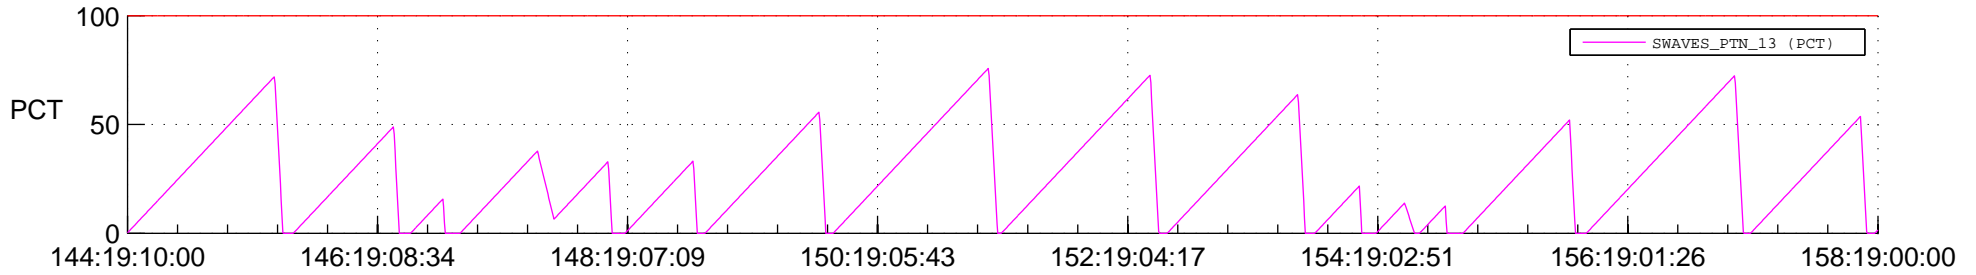

STEREO AHEAD SSR PCT Full Prediction

SWAVES_Percent_Full_Prediction

IMPACT_Percent_Full_Prediction

PLASTIC_Percent_Full_Prediction

Spacecraft_DownLink_Rate

Ground Time (2017:144:19:10:00.000 -2017:158:19:00:00.000)