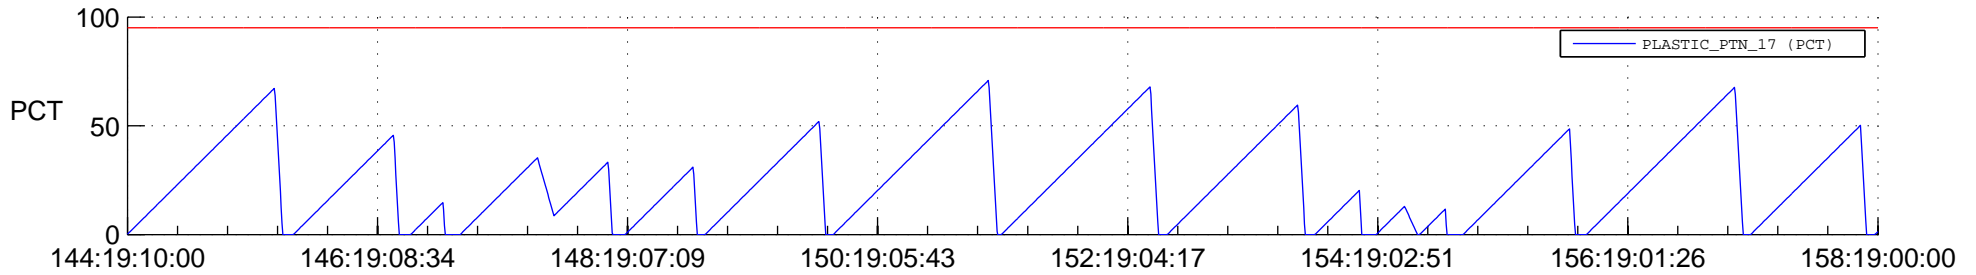

STEREO AHEAD SSR PCT Full Prediction

SWAVES_Percent_Full_Prediction

IMPACT_Percent_Full_Prediction

PLASTIC_Percent_Full_Prediction

Spacecraft_DownLink_Rate

Ground Time (2017:144:19:10:00.000 -2017:158:19:00:00.000)