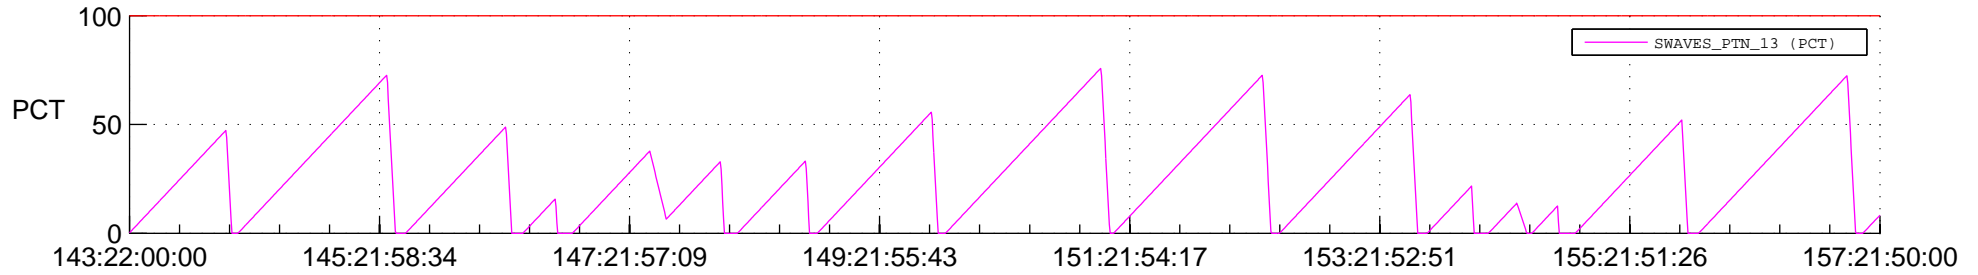

STEREO AHEAD SSR PCT Full Prediction

SWAVES_Percent_Full_Prediction

IMPACT_Percent_Full_Prediction

PLASTIC_Percent_Full_Prediction

Spacecraft_DownLink_Rate