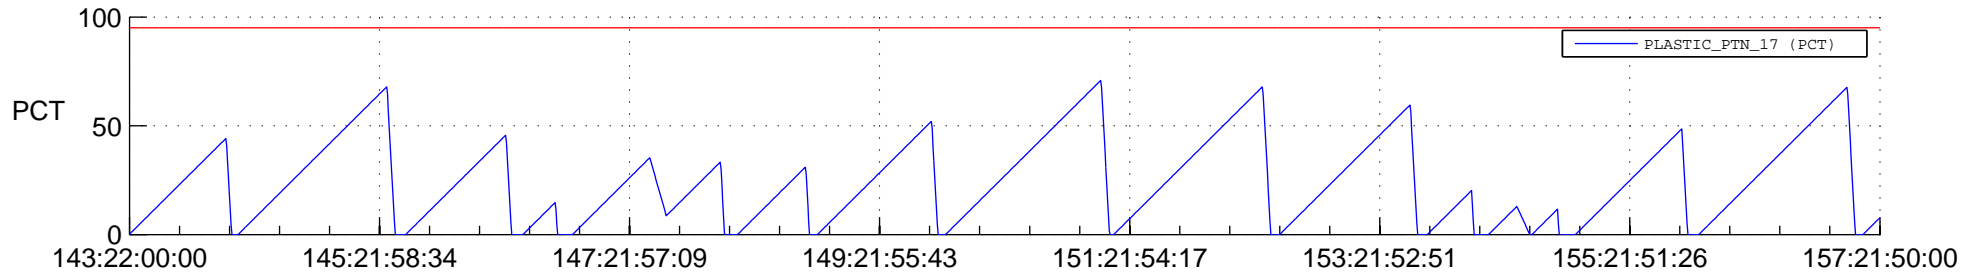

STEREO AHEAD SSR PCT Full Prediction

SWAVES_Percent_Full_Prediction

IMPACT_Percent_Full_Prediction

PLASTIC_Percent_Full_Prediction

Spacecraft_DownLink_Rate