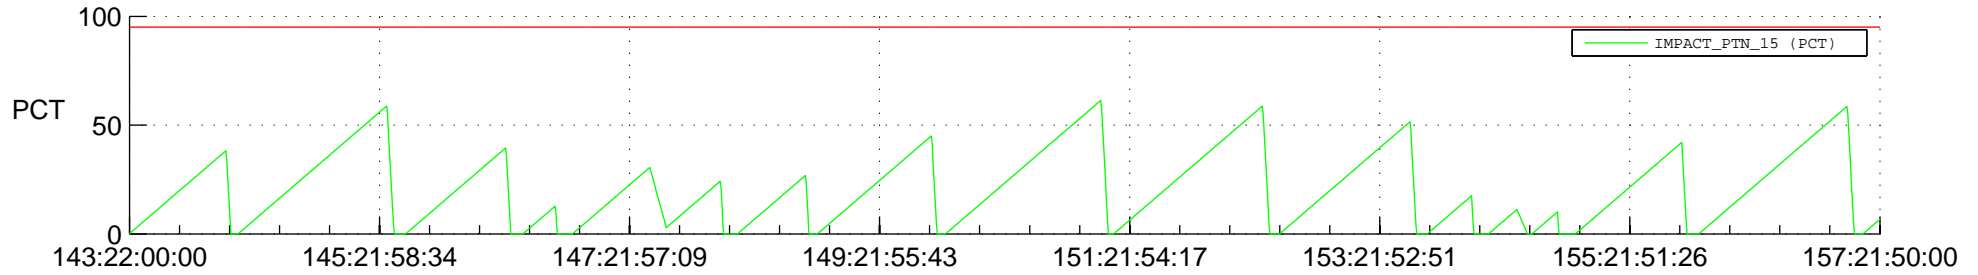

STEREO AHEAD SSR PCT Full Prediction

SWAVES_Percent_Full_Prediction

IMPACT_Percent_Full_Prediction

PLASTIC_Percent_Full_Prediction

Spacecraft_DownLink_Rate