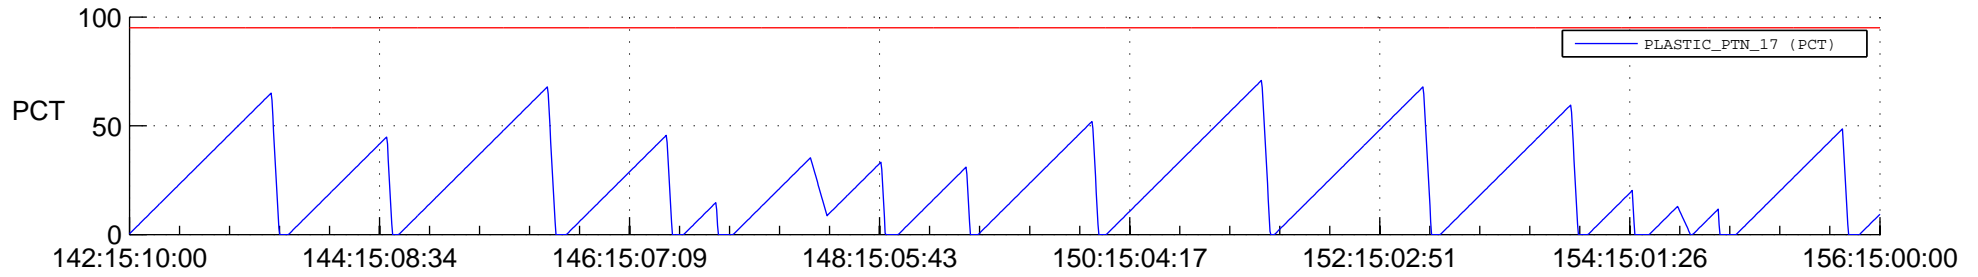

STEREO AHEAD SSR PCT Full Prediction

SWAVES_Percent_Full_Prediction

IMPACT_Percent_Full_Prediction

PLASTIC_Percent_Full_Prediction

Spacecraft_DownLink_Rate