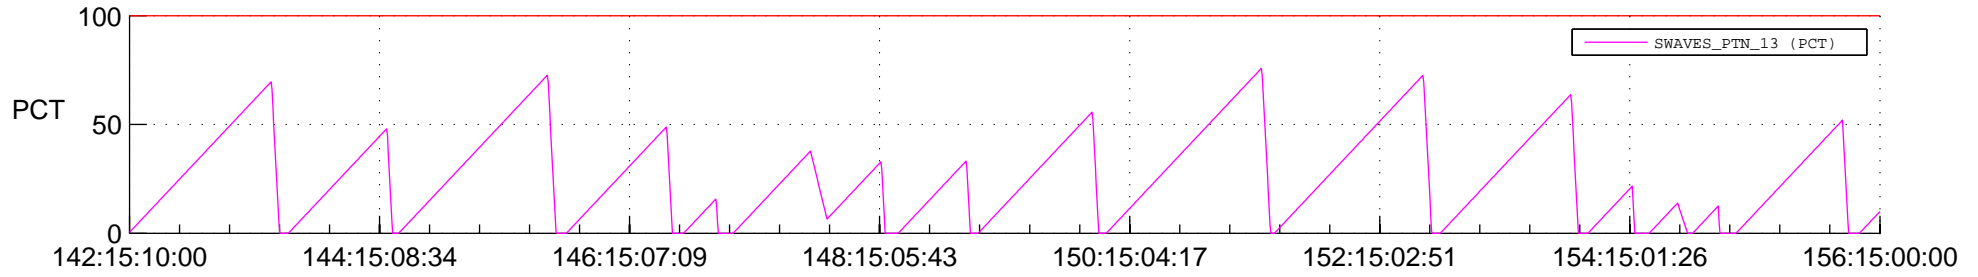

STEREO AHEAD SSR PCT Full Prediction

SWAVES_Percent_Full_Prediction

IMPACT_Percent_Full_Prediction

PLASTIC_Percent_Full_Prediction

Spacecraft_DownLink_Rate