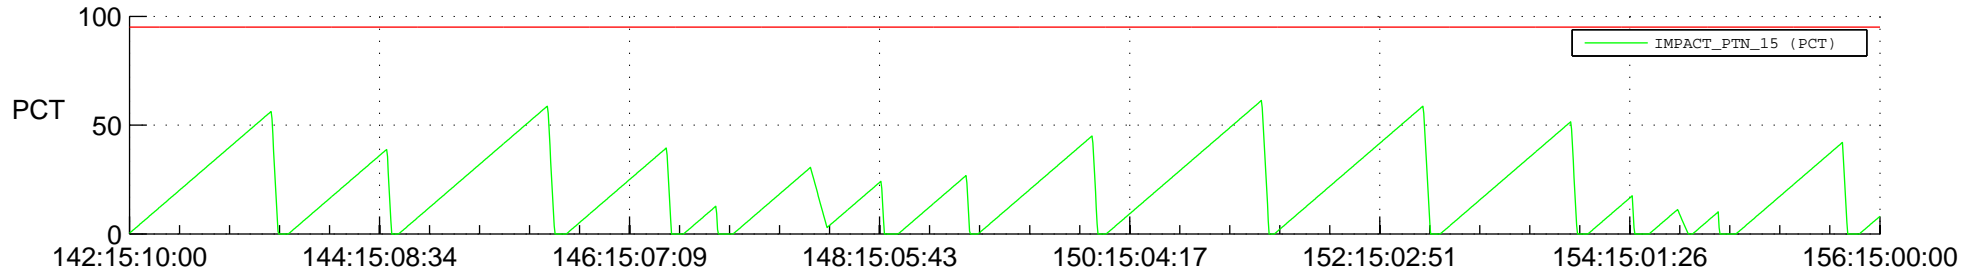

STEREO AHEAD SSR PCT Full Prediction

SWAVES_Percent_Full_Prediction

IMPACT_Percent_Full_Prediction

PLASTIC_Percent_Full_Prediction

Spacecraft_DownLink_Rate