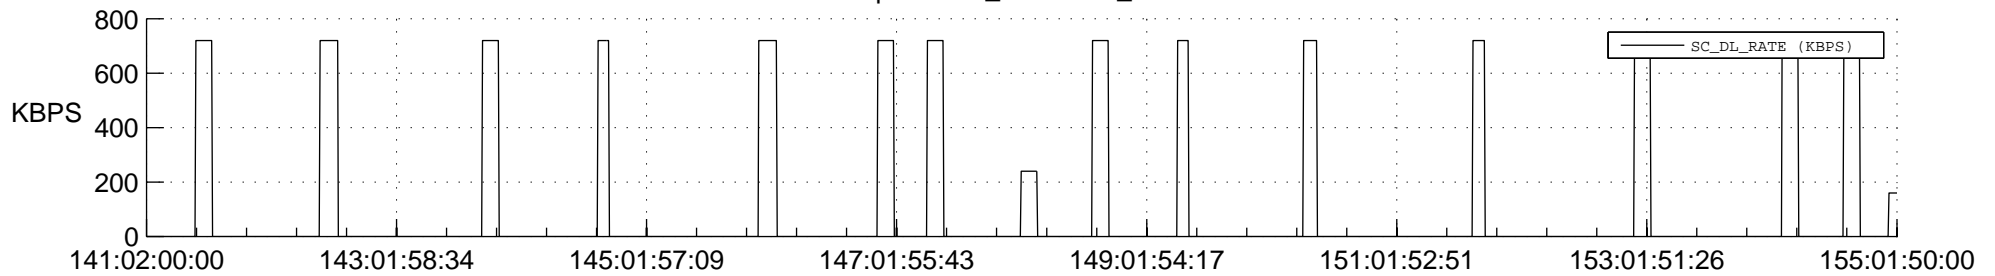

## Spacecraft\_DownLink\_Rate

Ground Time (2017:141:02:00:00.000 -2017:155:01:50:00.000)