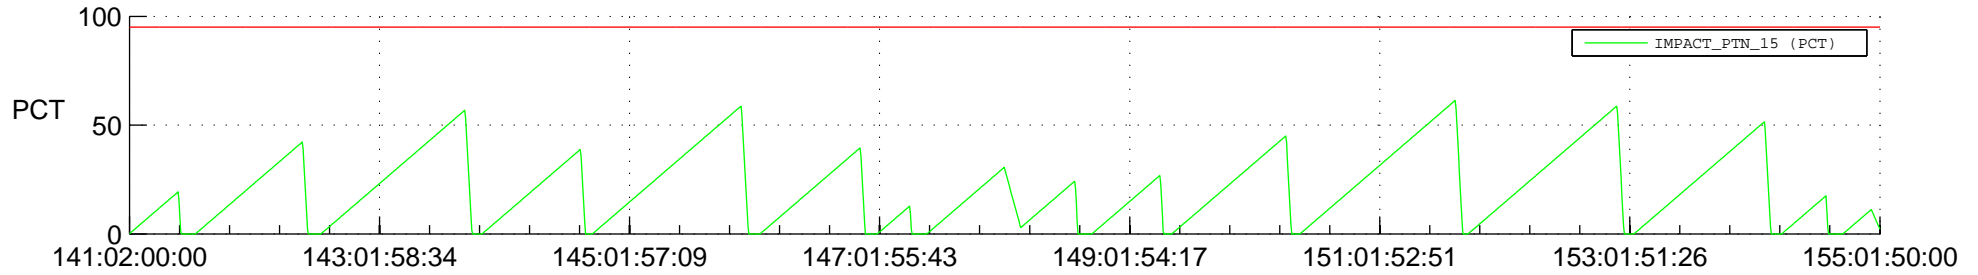

IMPACT_Percent_Full_Prediction