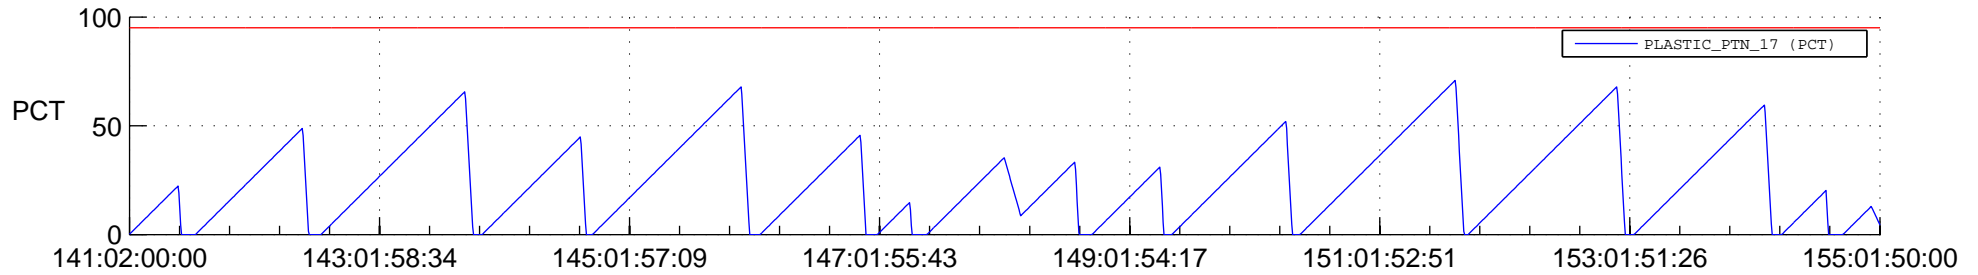

## SWAVES\_Percent\_Full\_Prediction

## Spacecraft\_DownLink\_Rate

Ground Time (2017:141:02:00:00.000 -2017:155:01:50:00.000)