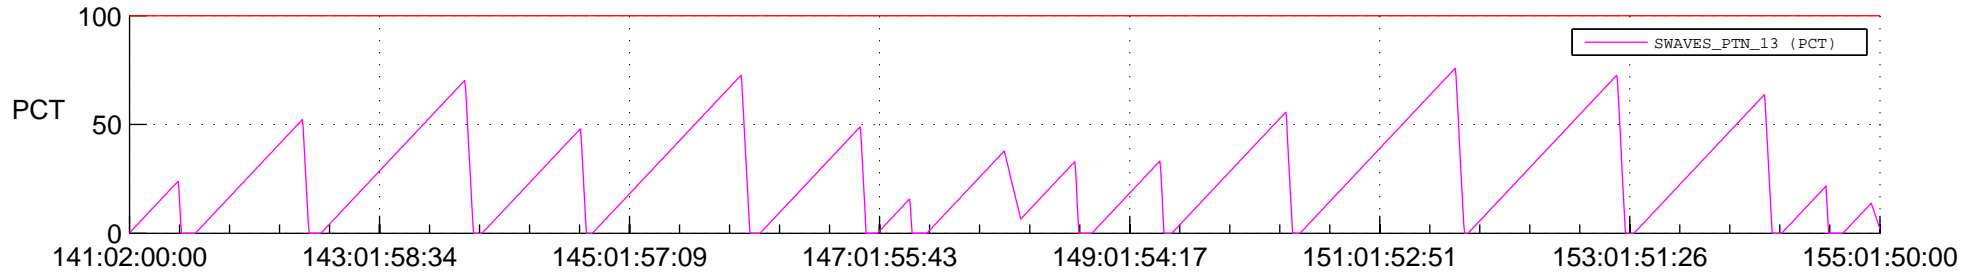

## SWAVES\_Percent\_Full\_Prediction

## Spacecraft\_DownLink\_Rate

Ground Time (2017:141:02:00:00.000 -2017:155:01:50:00.000)