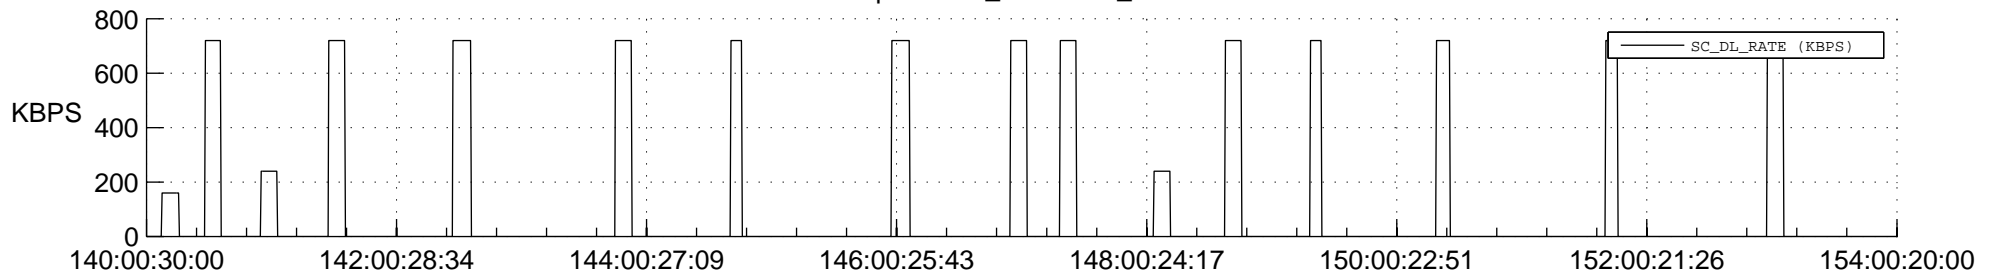

STEREO AHEAD SSR PCT Full Prediction

SWAVES_Percent_Full_Prediction

IMPACT_Percent_Full_Prediction

PLASTIC_Percent_Full_Prediction

Spacecraft_DownLink_Rate

Ground Time (2017:140:00:30:00.000 -2017:154:00:20:00.000)