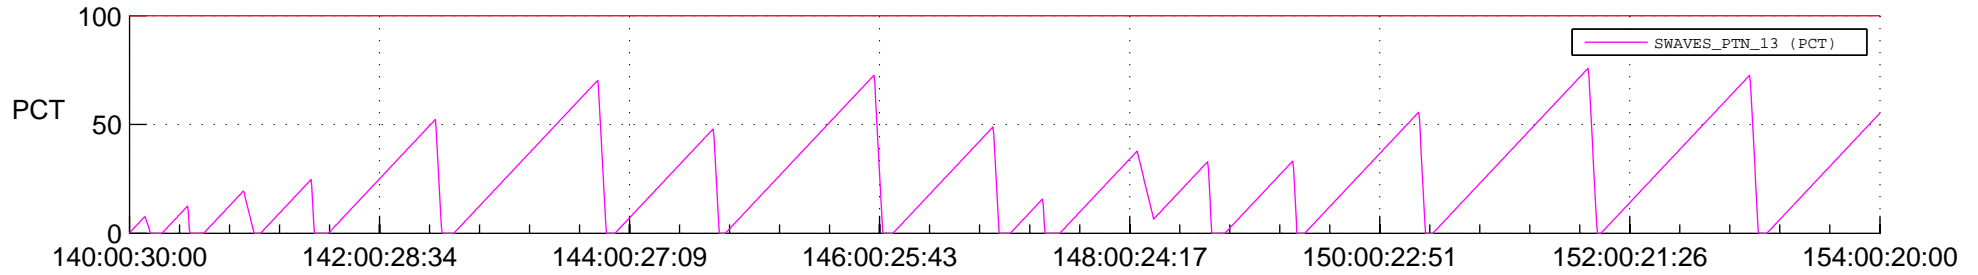

STEREO AHEAD SSR PCT Full Prediction

SWAVES_Percent_Full_Prediction

IMPACT_Percent_Full_Prediction

PLASTIC_Percent_Full_Prediction

Spacecraft_DownLink_Rate

Ground Time (2017:140:00:30:00.000 -2017:154:00:20:00.000)