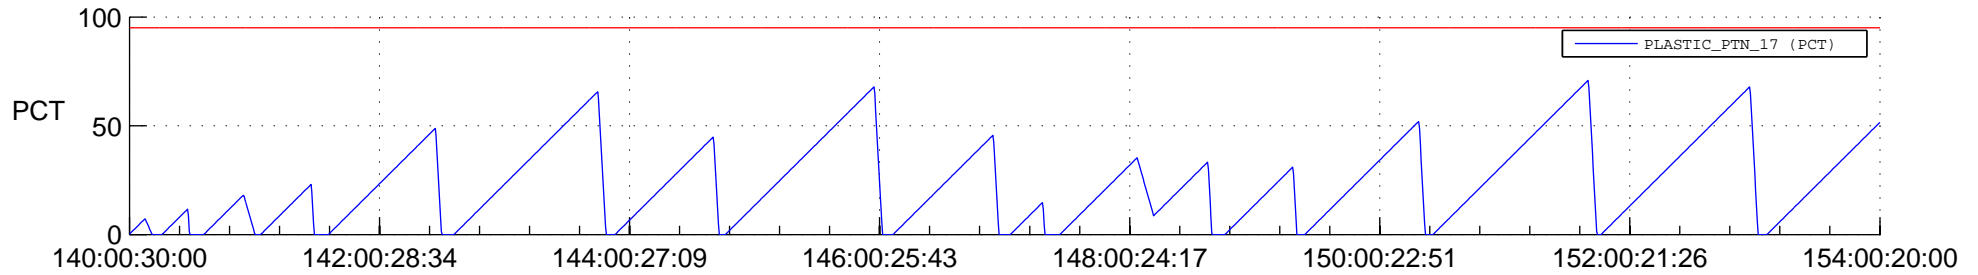

STEREO AHEAD SSR PCT Full Prediction

SWAVES_Percent_Full_Prediction

IMPACT_Percent_Full_Prediction

PLASTIC_Percent_Full_Prediction

Spacecraft_DownLink_Rate

Ground Time (2017:140:00:30:00.000 -2017:154:00:20:00.000)