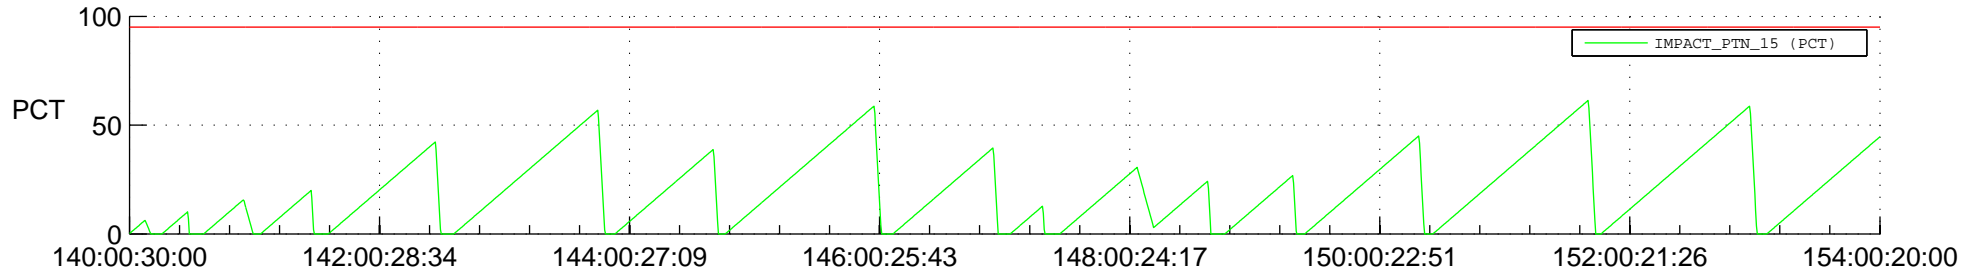

STEREO AHEAD SSR PCT Full Prediction

SWAVES_Percent_Full_Prediction

IMPACT_Percent_Full_Prediction

PLASTIC_Percent_Full_Prediction

Spacecraft_DownLink_Rate

Ground Time (2017:140:00:30:00.000 -2017:154:00:20:00.000)