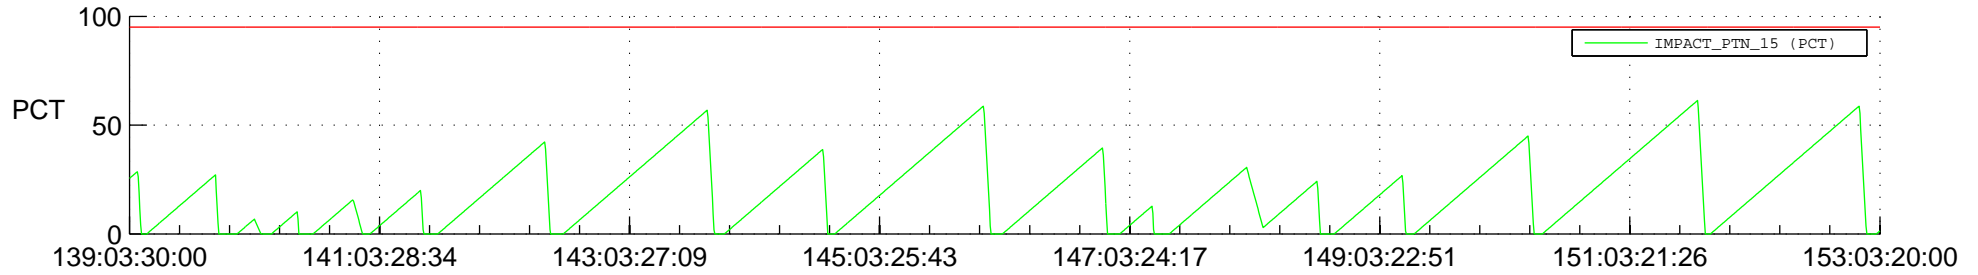

STEREO AHEAD SSR PCT Full Prediction

SWAVES_Percent_Full_Prediction

IMPACT_Percent_Full_Prediction

PLASTIC_Percent_Full_Prediction

Spacecraft_DownLink_Rate

Ground Time (2017:139:03:30:00.000 -2017:153:03:20:00.000)