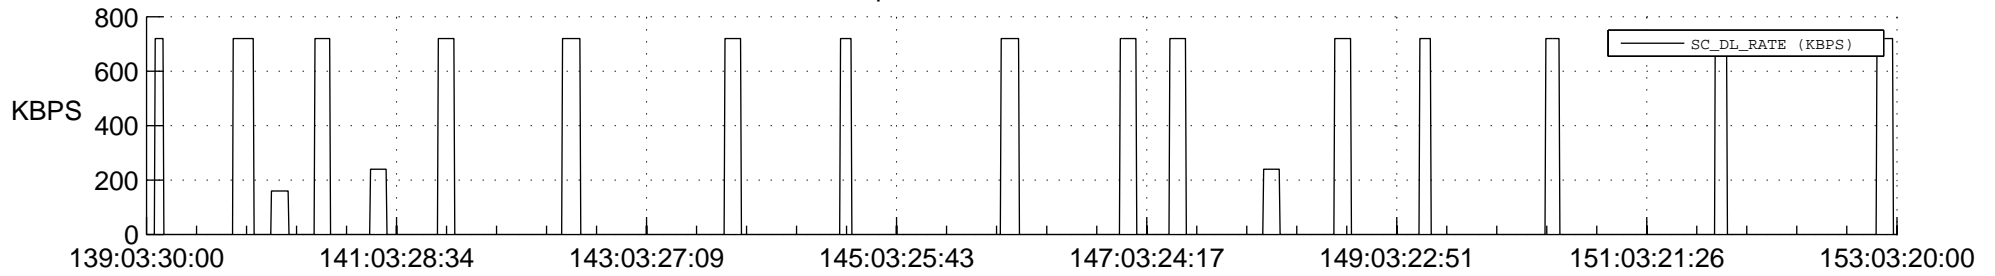

STEREO AHEAD SSR PCT Full Prediction

SWAVES_Percent_Full_Prediction

IMPACT_Percent_Full_Prediction

PLASTIC_Percent_Full_Prediction

Spacecraft_DownLink_Rate

Ground Time (2017:139:03:30:00.000 -2017:153:03:20:00.000)