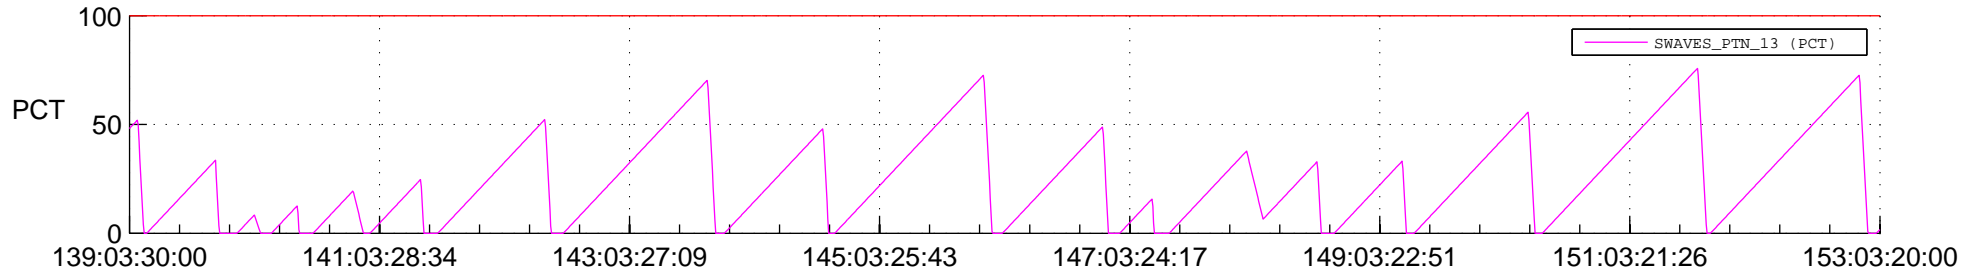

STEREO AHEAD SSR PCT Full Prediction

SWAVES_Percent_Full_Prediction

IMPACT_Percent_Full_Prediction

PLASTIC_Percent_Full_Prediction

Spacecraft_DownLink_Rate

Ground Time (2017:139:03:30:00.000 -2017:153:03:20:00.000)