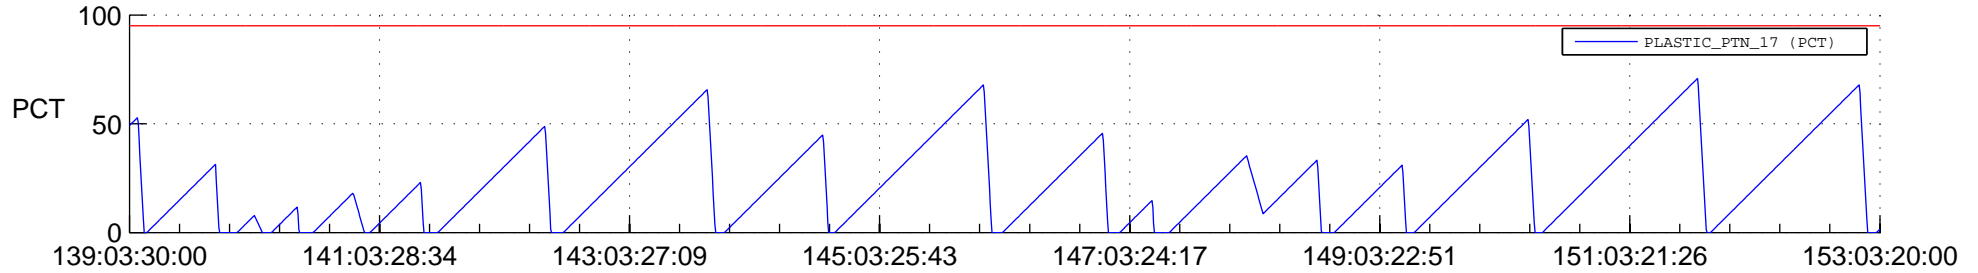

STEREO AHEAD SSR PCT Full Prediction

SWAVES_Percent_Full_Prediction

IMPACT_Percent_Full_Prediction

PLASTIC_Percent_Full_Prediction

Spacecraft_DownLink_Rate

Ground Time (2017:139:03:30:00.000 -2017:153:03:20:00.000)